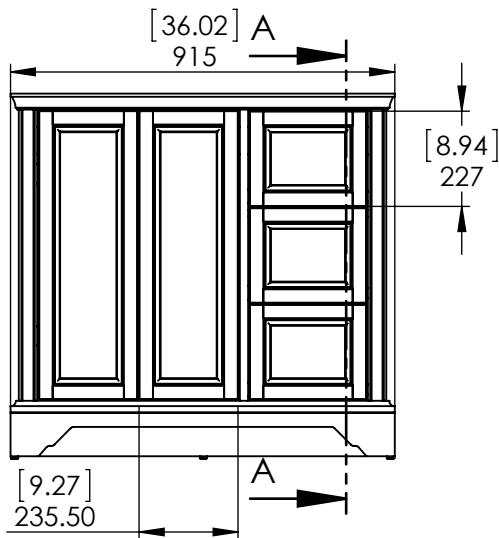

Top View

Front View

SECTION A-A
SCALE 1 : 18

Isometric View

Back View

ITEM:	SF36-WH SF36-CH	REV	A
	SF36-ST SF36-CR		
NAME:	Stratfield 36in-White/ Sterling/ Chocolate/Cream		

DRW:	ARB	01/23/18
REV:	ING	01/23/18
APP:	R&D	01/23/18
SCALE 1:18	MODEL:	Stratfield 36in