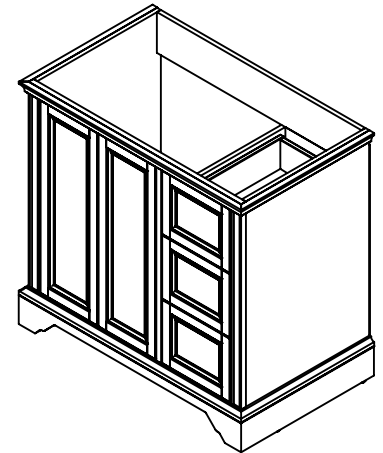

Top View

Front View

SECTION A-A
SCALE 1 : 18

Isometric View

Back View

ITEM:	SF36-WH SF36-CH	REV	A
	SF36-ST SF36-CR		
NAME:	Stratfield 36in-White/ Sterling/ Chocolate/Cream		

DRW:	ARB	01/23/18
REV:	ING	01/23/18
APP:	R&D	01/23/18
SCALE 1:18	MODEL:	Stratfield 36in

MATERIAL: German Beech 4/4
Laminated Particle Board