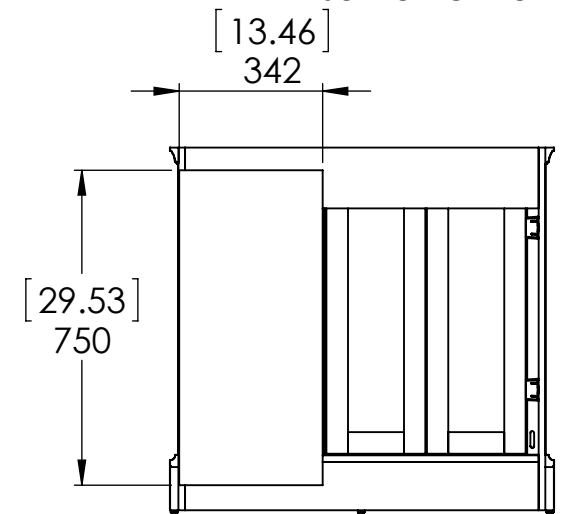

Top View

Front View

SECTION A-A
SCALE 1 : 18

Isometric View

Back View

ITEM:	SF36-WH SF36-CH	REV	A
	SF36-ST SF36-CR		
NAME:	Stratfield 36in-White/ Sterling/ Chocolate/Cream		

DRW:	ARB	01/23/18
REV:	ING	01/23/18
APP:	R&D	01/23/18
SCALE 1:18	MODEL:	Stratfield 36in

MATERIAL: German Beech 4/4
Laminated Particle Board