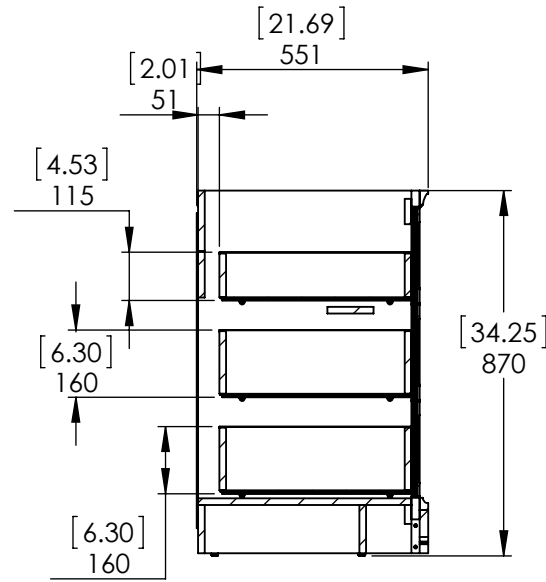

Top View

Front View

SECTION A-A
SCALE 1 : 18

Isometric View

Back View

ITEM:	SF36-WH SF36-CH	REV	A
	SF36-ST SF36-CR		
NAME:	Stratfield 36in-White/ Sterling/ Chocolate/Cream		

DRW:	ARB	01/23/18
REV:	ING	01/23/18
APP:	R&D	01/23/18
SCALE 1:18	MODEL:	Stratfield 36in

MATERIAL: German Beech 4/4
Laminated Particle Board