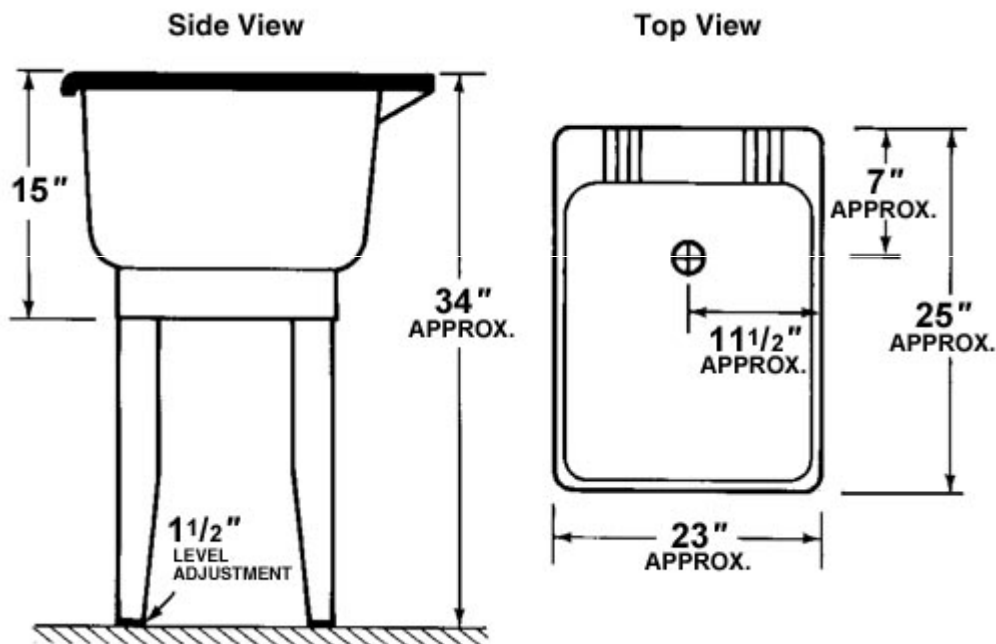

14 UTILATUB® Laundry/Utility Tub

Floor Mount ■ Economy

14 UTILATUB® Laundry/Utility tubs — Economy

- Sturdy, 1-Piece, Extra Deep Molded Tub
- 20 Gallon Capacity, 13" Deep, 23" Wide
- Leakproof, Integrally Molded-in Drain with Stopper
- Hooks Up to standard 1-1/2" P or S Trap
- Accommodates Dual-handle Faucet with 4" Center
- Include Leg Levelers — for uneven floors
- Smooth Surface, Rust Resistant
- Easy to Assemble and Install
- Preferred by the "Pros"

SPECIFICATIONS

Model No.	Mounting	UPC
14	Floor	6 71031 00011 8

General: Furnish and install as shown on plans, UTILATUB® Laundry/Utility Tub model 14, as manufactured by E.L. Mustee & Sons, Inc. Tub shall be one-piece molded Co-PolyPure™ Tub complete with drain assembly and floor mounting hardware. White color, 16 lbs.