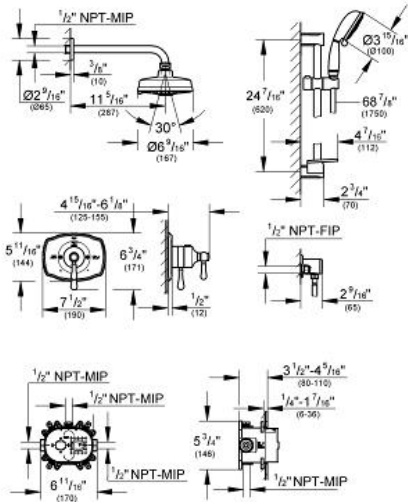

GROHFLEX SHOWER SET

Thermostat valve

MODEL # 35054

Pure Freude an Wasser

GROHE America, Inc | 200 North Gary Avenue, Suite G, Roselle, IL 60172
 Phone: +1 (800) 444-7643 | Fax: +1 (800) 225-2778 | us-customerservice@grohe.com

Product Description:

Thermostat valve

Standard Specification:

- Shower combination
- Consisting of:
 - Rainshower™ Rustic 160 shower head - 4 spray, 2.5 gpm (27 130)
 - Rainshower™ 12" shower arm (28 577)
 - GrohFlex® THM Authentic dual function (19 825)
 - New Tempesta® Rustic 100 shower set - 4 spray, 2.5 gpm (27 609)
 - Relexa® wall union (28 672 000 / 28 627 EN0)
- Requires GrohFlex® Universal Rough-In Box (35 026)

Applicable Codes & Standards:

- Energy Policy Act of 1992
- ASME A112.18.1/CSA B125.1

Color:

- 35054 EN0 chrome
- 35054 000 chrome