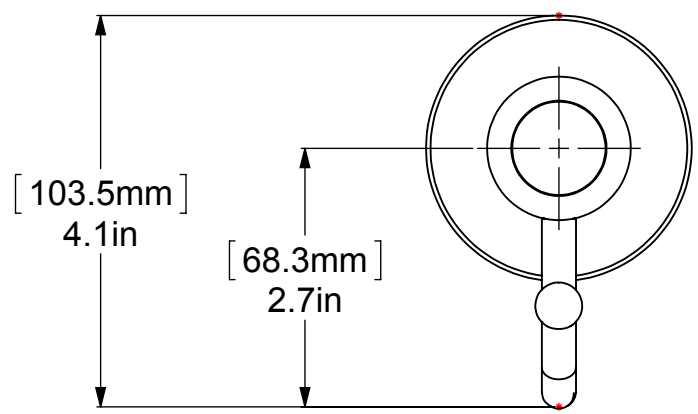

ITEM NO.	PART NUMBER	DESCRIPTION	QTY.
1	CRRD-1	CHECK RING	1
2	TU1-1	TUBE	1
3	RGSMT	HUB	1
4	CARD-1	CAP	1
5	HKHK	CURVED PIPE	1
6	BPRD	BASE	1
7	BLIT-12	END ALL	

UNLESS OTHERWISE STATED

.X	±.3mm
.XX	±.15mm
.XXX	±.008mm

COPYRIGHT © Allied Brass 2017

DRAWN	4/19/2017	I.M
CHECKED	4/19/2017	P.D
APPROVED	4/19/2017	R.A

MATERIAL:	BRASS	
DESCRIPTION:	Mercury Collection Robe Hook	

FINISH	TBD		
QUANTITY	TBD		
DRAWING No.	920		REV
			0
SCALE	1:2	SHEET: 01	A4