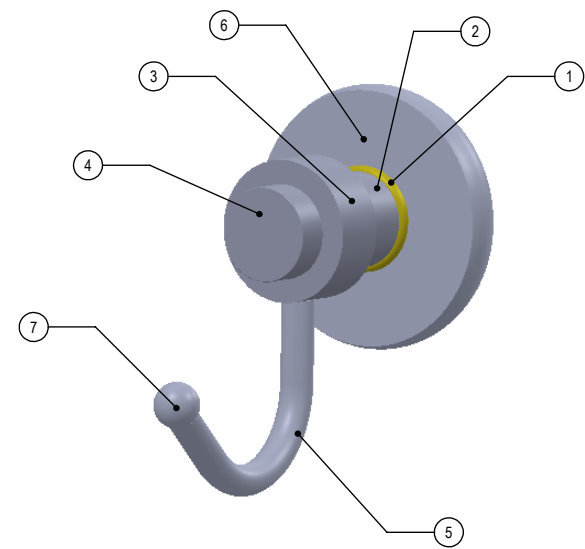

ITEM NO.	PART NUMBER	DESCRIPTION	QTY.
1	CRRD-1	CHECK RING	1
2	TU1-1	TUBE	1
3	RGSMT	HUB	1
4	CARD-1	CAP	1
5	HKHK	CURVED PIPE	1
6	BPRD	BASE	1
7	BLIT-12	END ALL	

UNLESS OTHERWISE STATED

.X	±.3mm
.XX	±.15mm
.XXX	±.008mm

COPYRIGHT © Allied Brass 2017

DRAWN	4/19/2017	I.M
CHECKED	4/19/2017	P.D
APPROVED	4/19/2017	R.A

MATERIAL:	BRASS	
DESCRIPTION:	Mercury Collection Robe Hook	

FINISH	TBD		
QUANTITY	TBD		
DRAWING No.	920		REV
			0
SCALE	1:2	SHEET: 01	A4