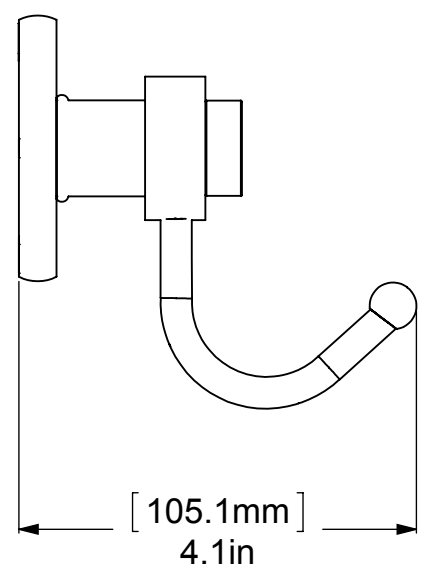

ITEM NO.	PART NUMBER	DESCRIPTION	QTY.
1	CRRD-1	CHECK RING	1
2	TU1-1	TUBE	1
3	RGSMT	HUB	1
4	CARD-1	CAP	1
5	HKHK	CURVED PIPE	1
6	BPRD	BASE	1
7	BLIT-12	END ALL	

UNLESS OTHERWISE STATED

.X	±.3mm
.XX	±.15mm
.XXX	±.008mm

COPYRIGHT © Allied Brass 2017

DRAWN	4/19/2017	I.M
CHECKED	4/19/2017	P.D
APPROVED	4/19/2017	R.A

MATERIAL:	BRASS	
DESCRIPTION:	Mercury Collection Robe Hook	

FINISH	TBD		
QUANTITY	TBD		
DRAWING No.	920		REV
			0
SCALE	1:2	SHEET: 01	A4