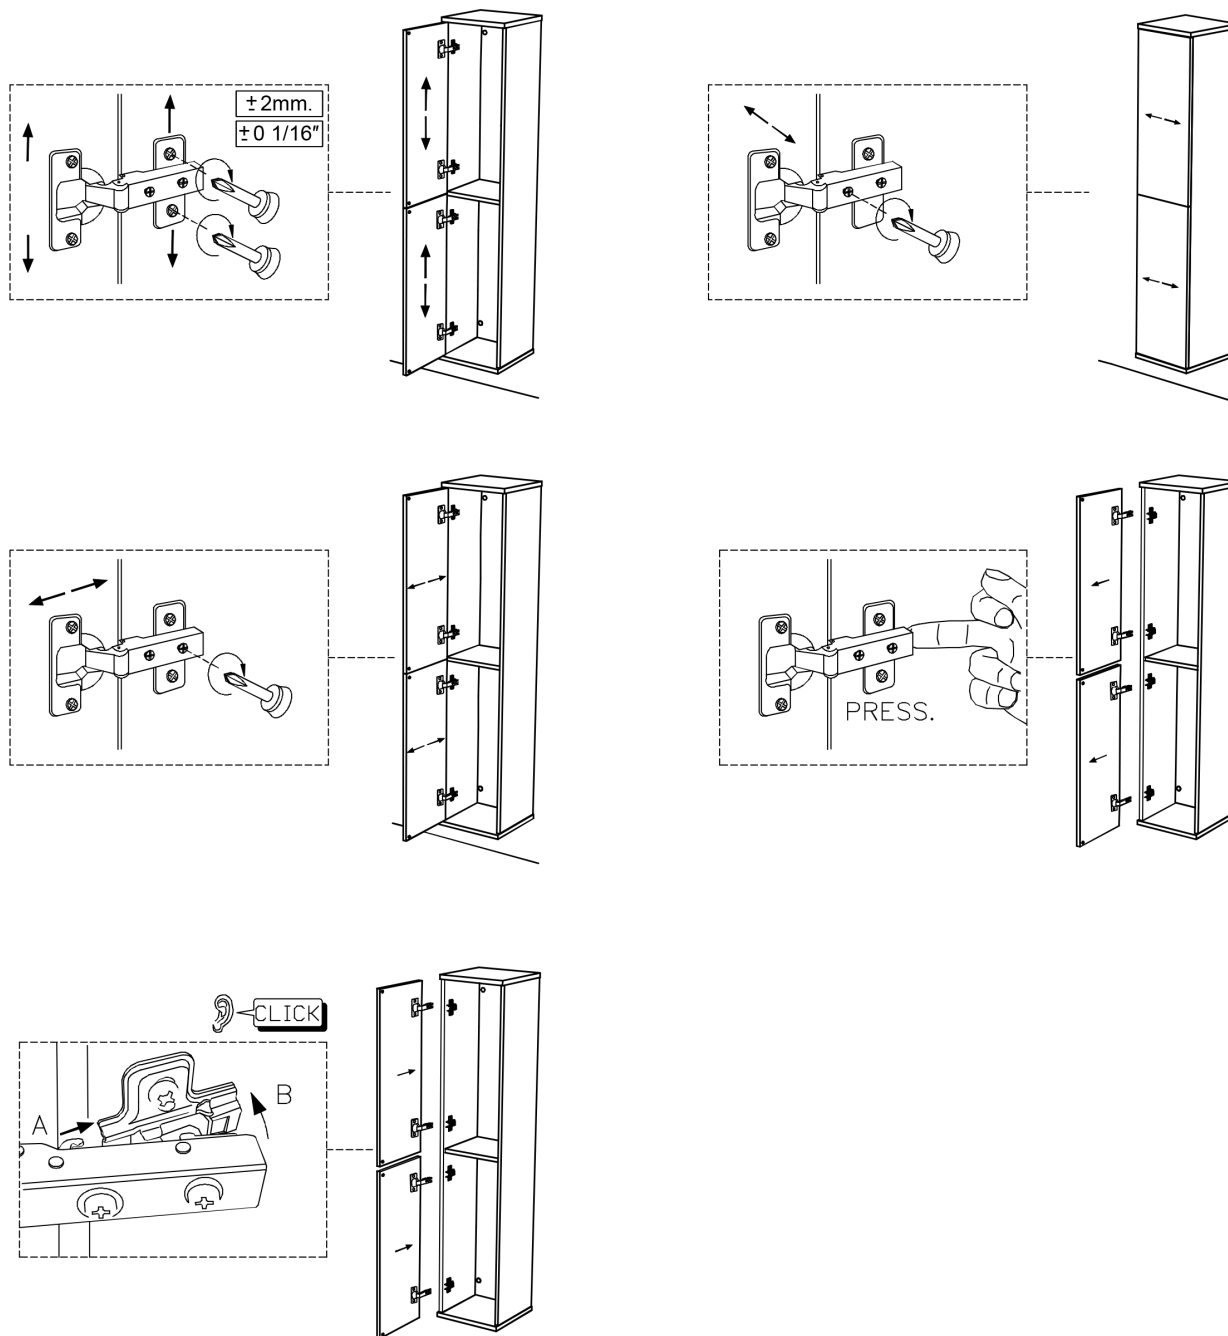

Installation Instructions

Collection
Installation
Instructions

Model |
Concert Column

Dimensions Metric
1 inch = 2.54 cm
1 inch = 25.4 mm

WS[®]
BATH
COLLECTIONS

1051 Lea Drive - Collegeville, PA 19426
Tel. 215 513 9400 - Fax 610 831 0215
www.ws bathcollections.com - info@ws bathcollections.com