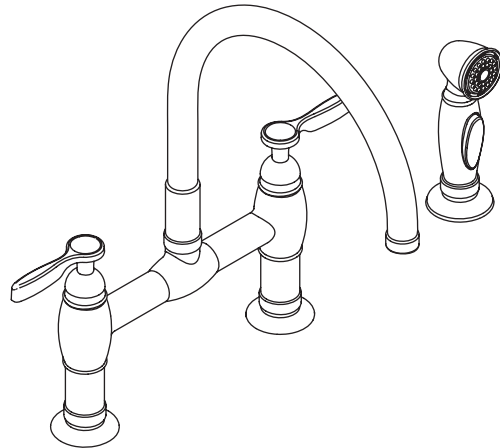

Features

- Metal construction
- Two quarter-turn washerless ceramic disc valves
- For 8" (20.3 cm) centers
- 9" (22.9 cm) swing spout reach
- Available with or without matching finish sidespray
- 360° swing spout with 8-1/2" (21.6 cm) clearance below spout
- Available with ADA compliant tri handles or lever handles
- Lower flow aerator options available (refer to the Kohler Price Book)
- 2.2 gallons (8.3 L) per minute maximum flow rate

DECK-MOUNT KITCHEN BRIDGE FAUCET

K-6130
ALSO K-6131

ADA

Codes/Standards Applicable

Specified model meets or exceeds the following at date of manufacture:

- ADA
- ASME A112.18.1/CSA B125.1
- ICC/ANSI A117.1
- Energy Policy Act of 1992
- NSF 61
- All applicable US Federal and State material regulations

Product Specification

The deck-mount kitchen bridge faucet shall be constructed of metal. Product shall feature a maximum flow rate of 2.2 gallons (8.3 L) per minute with lower flow aerator options available (refer to the Kohler Price Book). Product shall feature two quarter-turn washerless ceramic disc valves, 9" (22.9 cm) swing spout reach, and a 360° swing spout with 8-1/2" (21.6 cm) clearance below spout. Product shall be available with or without a matching finish sidespray. Product shall be available with ADA compliant tri handles or lever handles. Product shall be for 8" (20.3 cm) centers. Faucet shall be Kohler Model K-____-____-____.