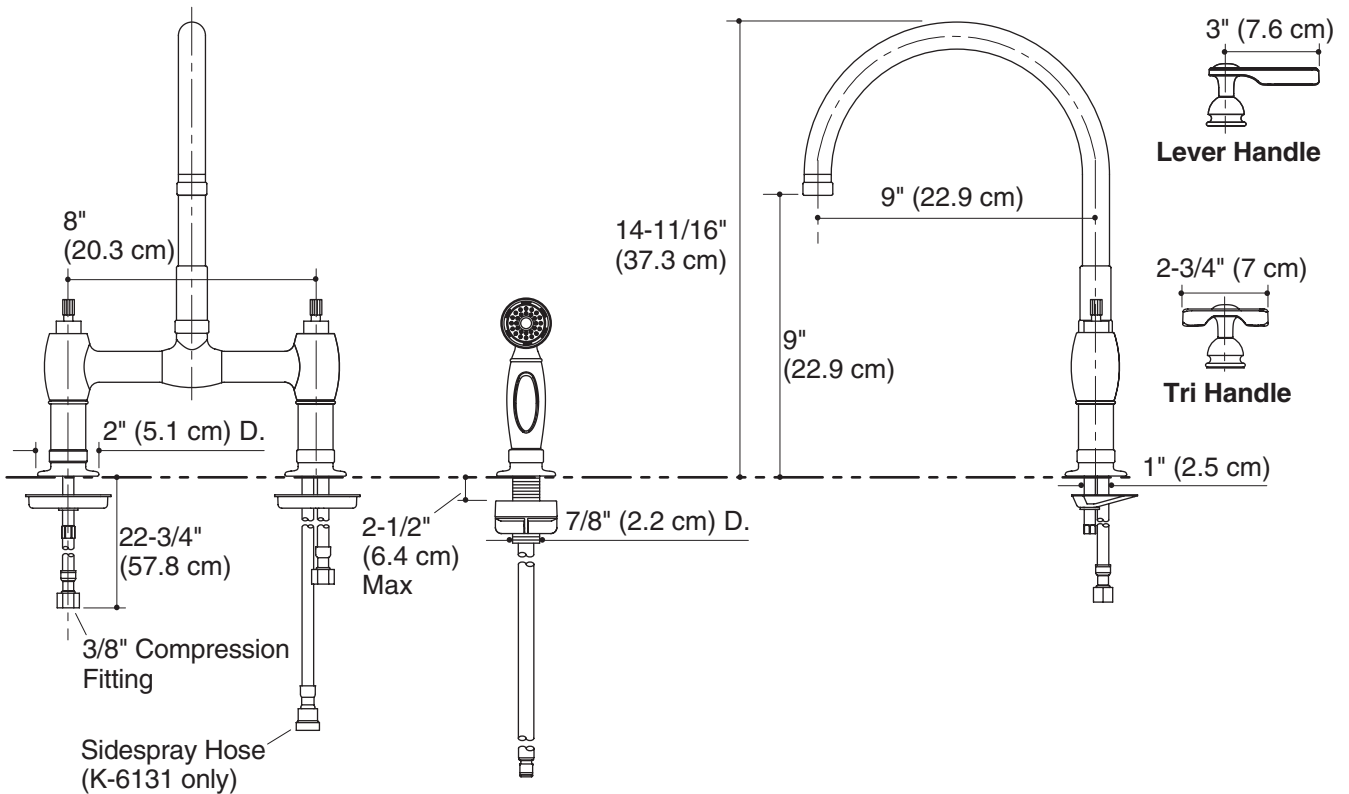

PARQ™

Installation Notes

Install this product according to the installation guide.

Product Diagram