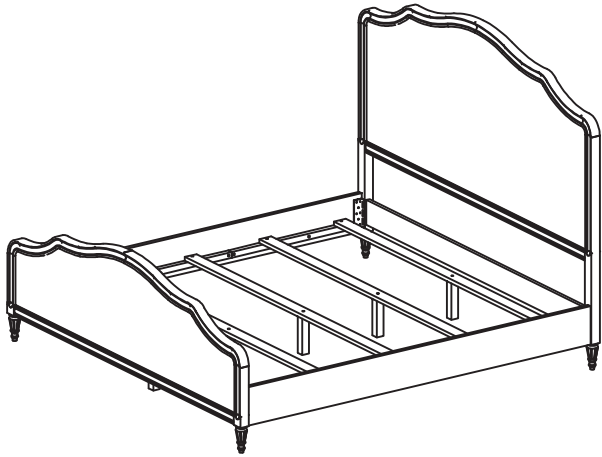

Assembly instruction for
Wellington Panel Bed

9529900930/9529900937/9529900938/9529900939
9529910930/9529910937/9529910938/9529910939

HOME
DECORATORS
COLLECTION

Parts Check List

Code	Components	Q'ty
Ⓐ	HEADBOARD	x1
Ⓑ	FOOTBOARD	x1
Ⓒ	SIDE RAIL	x2
Ⓓ	SUPPORT LEG	x5
Ⓔ	SLATS	x5

Fittings Check List

Code	Components	Q'ty
01	Allen Bolt	 x12
02	Spring Washer	 x12
03	Flat Washer	 x12
04	Screw	 x10
05	ALLEN KEY	 x1

PLEASE DO NOT DISCARD ANY OF THE PACKAGING UNTIL YOU HAVE CHECKED ALL THE PARTS AND THE PACKS OF FITTINGS.