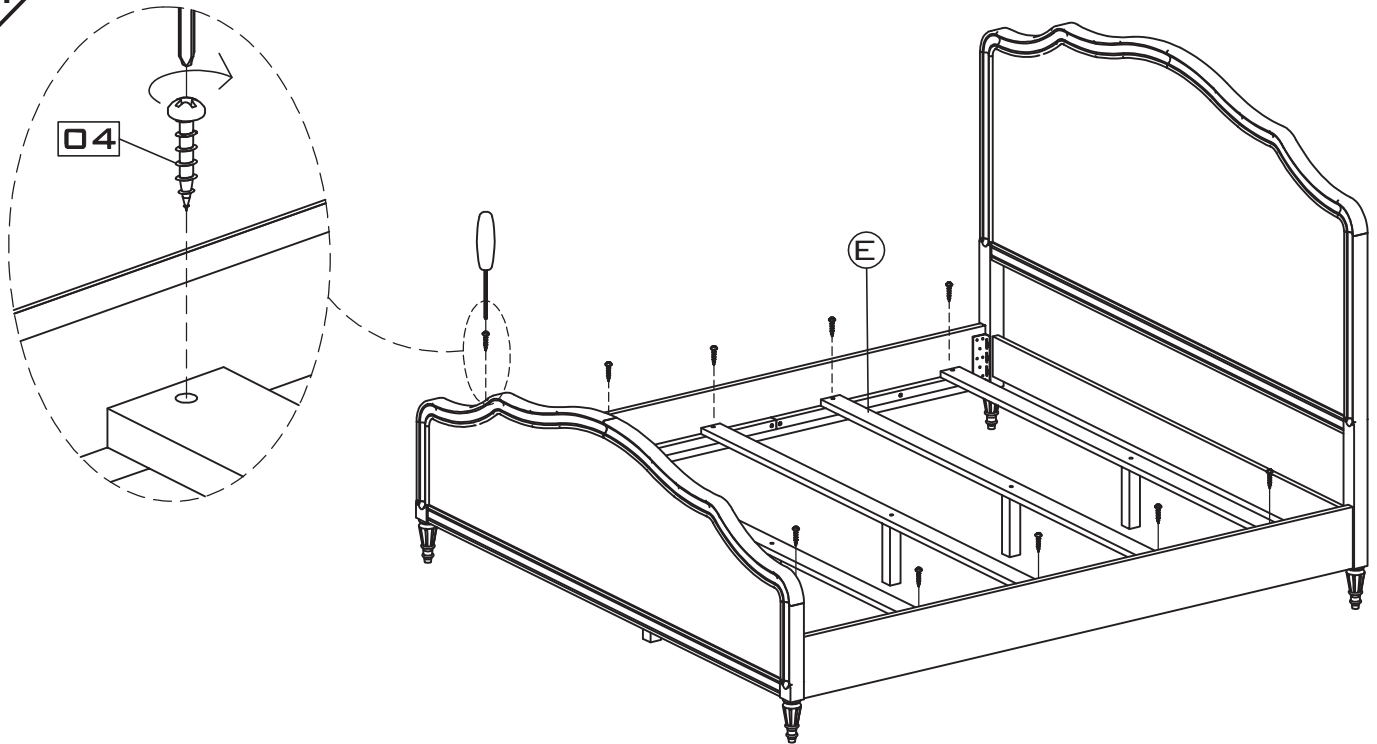

2.

3.

4.

- WARRANTIES: 6 MONTHS
- CARE MANUALS:
  - DO NOT PUT HOT ITEMS DIRECTLY ON FURNITURE SURFACE.
  - DO NOT CLEAN FURNITURE WITH HARSH CLEANSERS OR POLISH.
  - DO NOT PLACE FURNITURE IN DIRECT SUNLIGHT.
  - DO NOT PLACE FURNITURE NEAR HEATING OR COOLING VENTS.
  - DO NOT WRITE ON FURNITURE WITHOUT A PADDED BARRIER TO PROTECT THE SURFACE.
  - DO NOT PLACE FURNITURE OUTSIDE. FOR INDOOR USE ONLY.