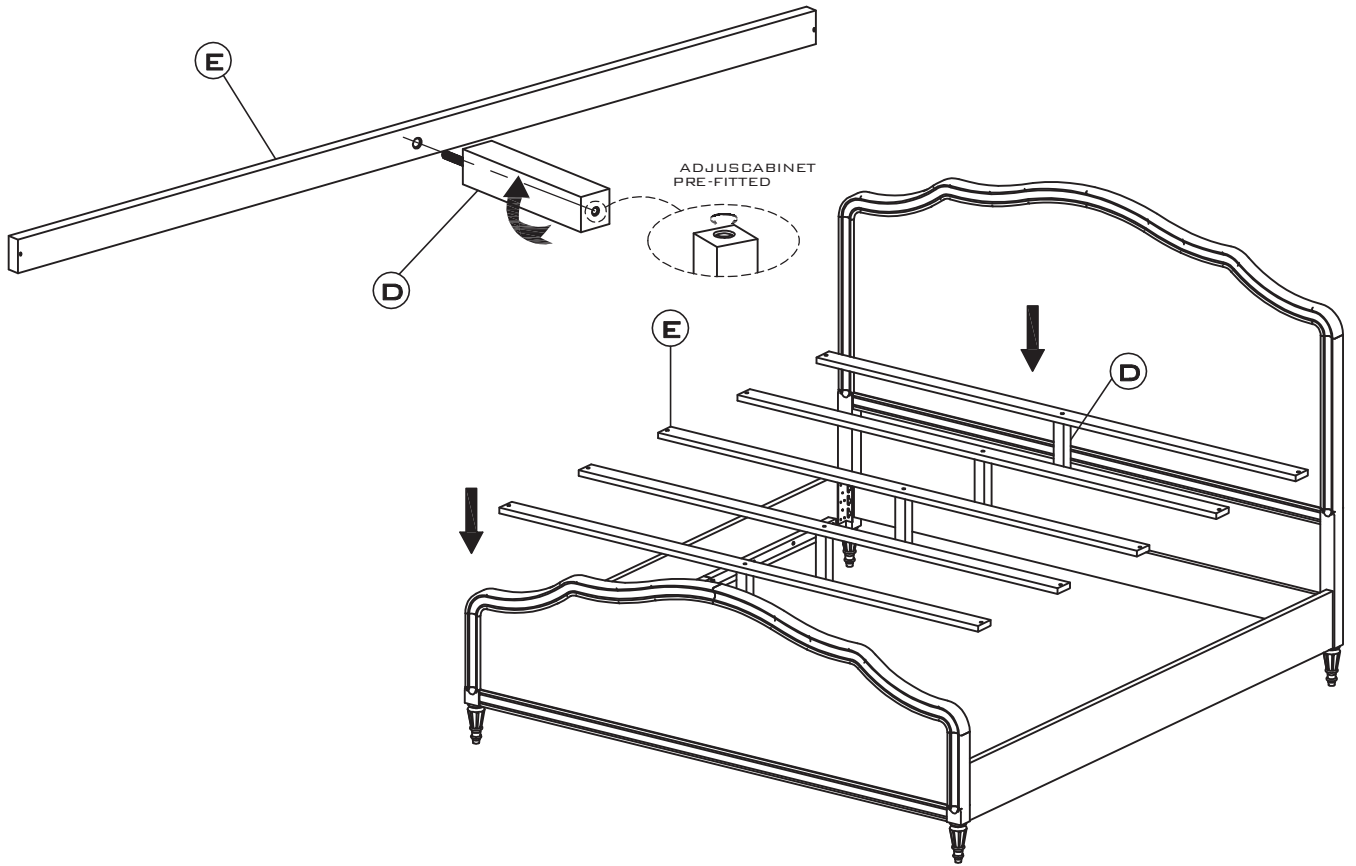

Assembly instruction for
Wellington Panel Bed

9529900930/9529900937/9529900938/9529900939
9529910930/9529910937/9529910938/9529910939

HOME
DECORATORS
COLLECTION

Parts Check List

Code	Components	Q'ty
Ⓐ	HEADBOARD	x1
Ⓑ	FOOTBOARD	x1
Ⓒ	SIDE RAIL	x2
Ⓓ	SUPPORT LEG	x5
Ⓔ	SLATS	x5

Fittings Check List

Code	Components	Q'ty
01	Allen Bolt	 x12
02	Spring Washer	 x12
03	Flat Washer	 x12
04	Screw	 x10
05	ALLEN KEY	 x1

PLEASE DO NOT DISCARD ANY OF THE PACKAGING UNTIL YOU HAVE CHECKED ALL THE PARTS AND THE PACKS OF FITTINGS.

PHILLIPS HEAD SCREWDRIVER
TOOL NEEDED (NOT INCLUDED)

2.

3.

4.

- WARRANTIES: 6 MONTHS
- CARE MANUALS:
 - DO NOT PUT HOT ITEMS DIRECTLY ON FURNITURE SURFACE.
 - DO NOT CLEAN FURNITURE WITH HARSH CLEANSERS OR POLISH.
 - DO NOT PLACE FURNITURE IN DIRECT SUNLIGHT.
 - DO NOT PLACE FURNITURE NEAR HEATING OR COOLING VENTS.
 - DO NOT WRITE ON FURNITURE WITHOUT A PADDED BARRIER TO PROTECT THE SURFACE.
 - DO NOT PLACE FURNITURE OUTSIDE. FOR INDOOR USE ONLY.