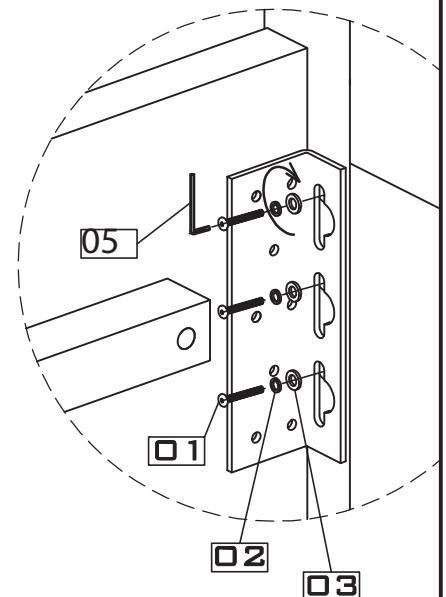

Fittings Check List

Code	Components	Q'ty
01	Allen Bolt	x12
02	Spring Washer	x12
03	Flat Washer	x12
04	Screw	x10
05	ALLEN KEY	x1

PLEASE DO NOT DISCARD ANY OF THE PACKAGING UNTIL YOU HAVE CHECKED ALL THE PARTS AND THE PACKS OF FITTINGS.

PHILLIPS HEAD SCREWDRIVER
TOOL NEEDED (NOT INCLUDED)