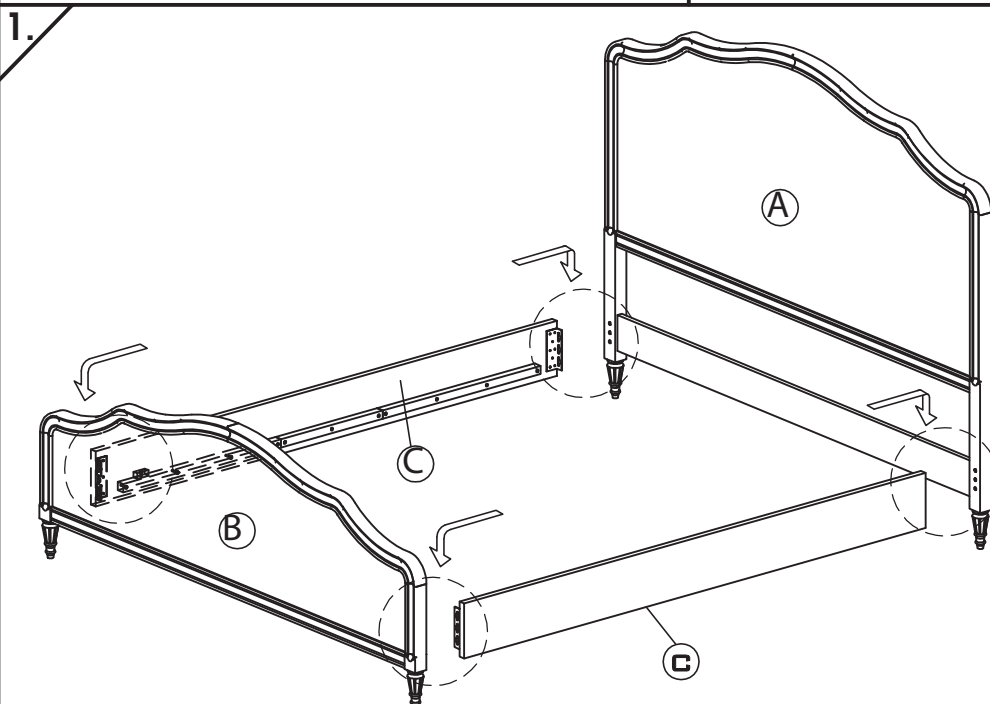

Fittings Check List

Code	Components	Q'ty
01	Allen Bolt	x12
02	Spring Washer	x12
03	Flat Washer	x12
04	Screw	x10
05	ALLEN KEY	x1

PLEASE DO NOT DISCARD ANY OF THE PACKAGING UNTIL YOU HAVE CHECKED ALL THE PARTS AND THE PACKS OF FITTINGS.

PHILLIPS HEAD SCREWDRIVER
TOOL NEEDED (NOT INCLUDED)