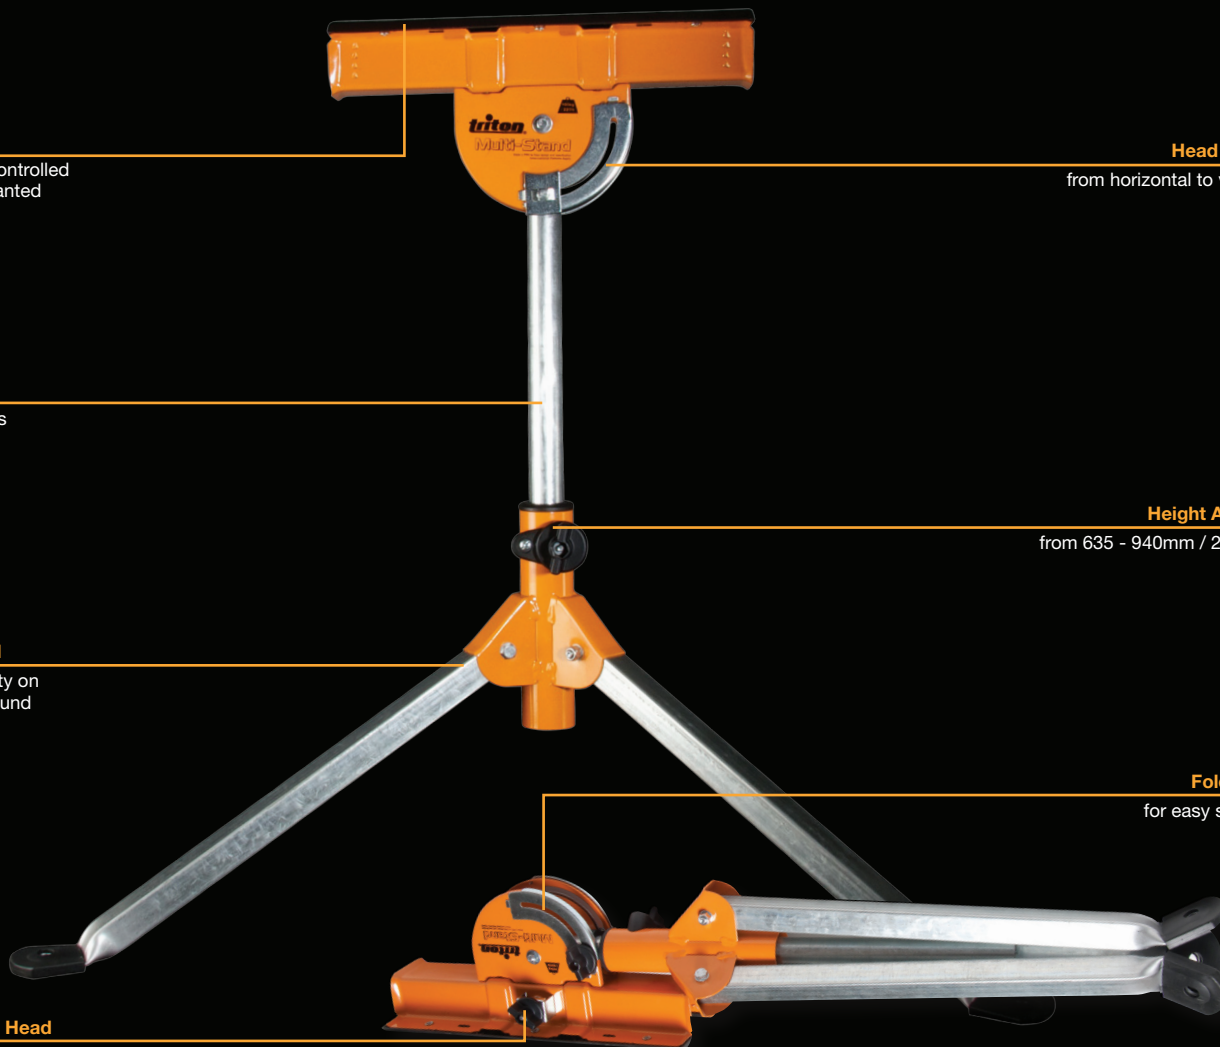

Multi-purpose, adjustable support stand with extra-wide tripod base for excellent stability on level or uneven ground. Folds down in seconds for convenient transportation and storage. Swivelling and tilting head with built-in clamp and low-friction slide surfaces.

Low Friction Slide Surfaces

provides smooth controlled travel without unwanted 'steering'

Head Pivots

from horizontal to vertical

Supports

over 100kg / 220lbs

Height Adjusts

from 635 - 940mm / 25 - 37"

Extra-Wide Tripod

for excellent stability on level or uneven ground

Folds Flat

for easy storage

Angle Adjustment Head

with built-in clamping system

Selling Points

- Multi-purpose support stand with extra-wide tripod base for excellent stability on level or uneven ground
- Tilting, swivelling head features an open U-channel combined with built-in clamping system
- Height quickly adjusts from 635mm - 940mm / 25" - 37"
- Supports 100kg / 220lbs
- Head pivots from horizontal to vertical

Key Specifications

Max Load	100kg	220lbs
Height Range	635mm - 940mm	25" - 37"
Angle Adjustment Range	Vertical through Horizontal	
Weight	6.2kg	13.6lbs