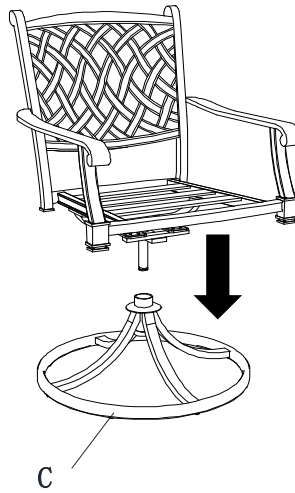

A	Chair back	1
B	Connector 1	1
C	Base	1
D	Cushion	1
E	Connector 2	4
AA	M8*40 Bolt	4
BB	M8 Spring washer	4
CC	M8 Flat washer	4
DD	M8 Nut	4
EE	M8 Wrench	2

Step 2

FS Bar Harbor 28" Bistro Table

Item#: A210003700