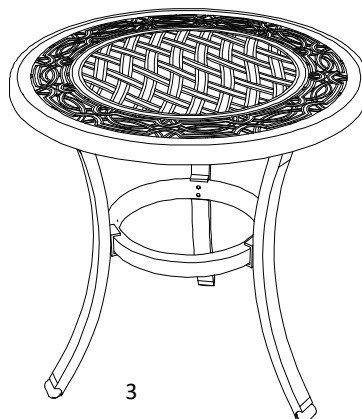

## FS Bar Harbor Swivel Chair-2PK

**Item#: A211019300**

Part List

Part#	Description	Q'ty
-------	-------------	------

A	Chair back	1
B	Connector 1	1
C	Base	1
D	Cushion	1
E	Connector 2	4
AA	M8*40 Bolt	4
BB	M8 Spring washer	4
CC	M8 Flat washer	4
DD	M8 Nut	4
EE	M8 Wrench	2

Step 1

Step 2

Step 3

## FS Bar Harbor 28" Bistro Table

Item#: A210003700

Part List

Part#	Description	Q'ty
A	Table top	1
B	Leg	3
C	Ring	1
AA	M8*20 Bolt	3
BB	M6*40 Bolt	6
CC	M8 Spring washer	3
DD	M8 Flat washer	3
EE	M6 Spring washer	6
FF	M6 Flat washer	6
GG	M8 Wrench	1
HH	M6 Wrench	1
II	Touch up paint	1