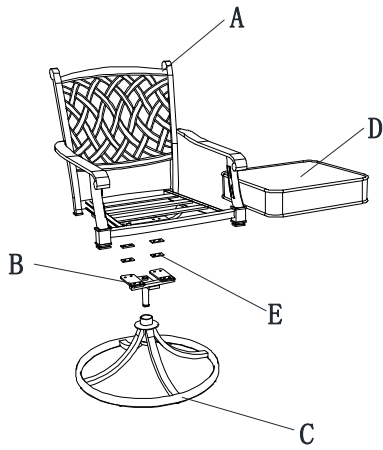

## FS Bar Harbor Swivel Chair-2PK

**Item#: A211019300**

Part List

Part#	Description	Q'ty
-------	-------------	------

A	Chair back	1
B	Connector 1	1
C	Base	1
D	Cushion	1
E	Connector 2	4
AA	M8*40 Bolt	4
BB	M8 Spring washer	4
CC	M8 Flat washer	4
DD	M8 Nut	4
EE	M8 Wrench	2