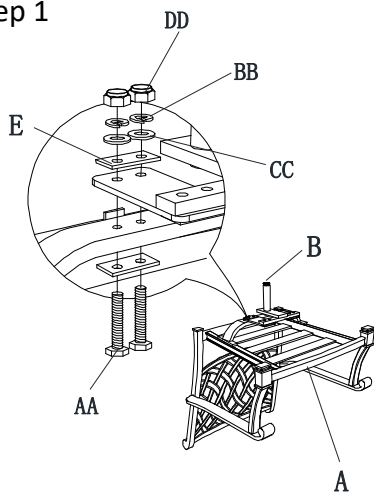

A	Chair back	1
B	Connector 1	1
C	Base	1
D	Cushion	1
E	Connector 2	4
AA	M8*40 Bolt	4
BB	M8 Spring washer	4
CC	M8 Flat washer	4
DD	M8 Nut	4
EE	M8 Wrench	2

Step 1

Step 2