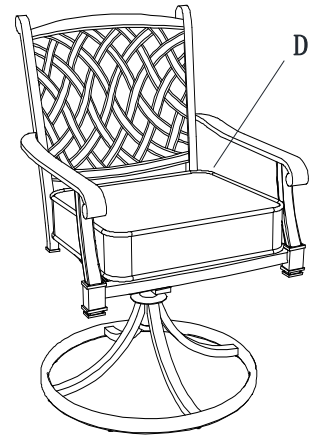

A	Chair back	1
B	Connector 1	1
C	Base	1
D	Cushion	1
E	Connector 2	4
AA	M8*40 Bolt	4
BB	M8 Spring washer	4
CC	M8 Flat washer	4
DD	M8 Nut	4
EE	M8 Wrench	2

Step 3

FS Bar Harbor 28" Bistro Table

Item#: A210003700