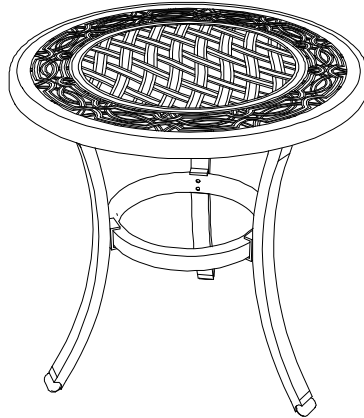

ITEM NO.:A202016600

WE HAVE YOU IN MIND, LET US SERVE YOU!

Questions? Issues?

CONTACT US

24 hours / 7 days a week

Warranty Parts

www.sunjoyonline.com

customer.care@sunjoygroup.com

Toll Free

1-(866)-578-6569