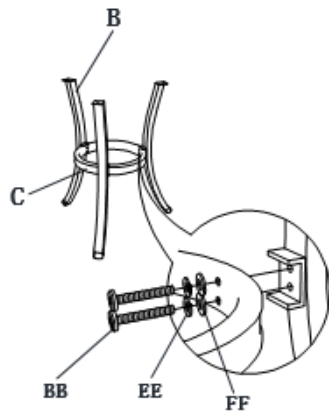

Part#	Description	Q'ty
A	Table top	1
B	Leg	3
C	Ring	1
AA	M8*20 Bolt	3
BB	M6*40 Bolt	6
CC	M8 Spring washer	3
DD	M8 Flat washer	3
EE	M6 Spring washer	6
FF	M6 Flat washer	6
GG	M8 Wrench	1
HH	M6 Wrench	1
II	Touch up paint	1

Step 1