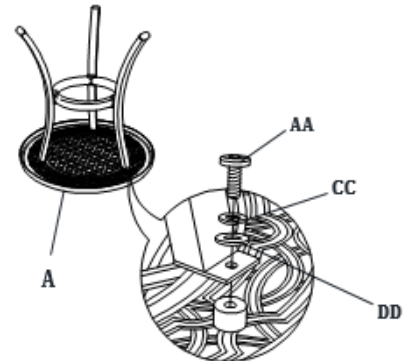

Part List

Part#	Description	Q'ty
A	Table top	1
B	Leg	3
C	Ring	1
AA	M8*20 Bolt	3
BB	M6*40 Bolt	6
CC	M8 Spring washer	3
DD	M8 Flat washer	3
EE	M6 Spring washer	6
FF	M6 Flat washer	6
GG	M8 Wrench	1
HH	M6 Wrench	1
II	Touch up paint	1

Step 1

Step 2

5 YEARS LIMITED WARRANTY

5 years for the aluminum parts, 1 year for the steel parts and fabric.

This product is warranted for 5 years against any defects in material and workmanship. If defective, the product will be repaired or replaced free of charge. Simply provide proof of purchase and return the product to your place of purchase. Normal wear or damage due to abuse, mishandling, or unauthorized repairs is not covered. The warranty gives you specific legal rights and you may have other rights which vary from state to state.

For customer service, please call 1(866)578-6569, hours of Operation: Monday-Friday 8:30 am to 8:30 pm EST or email customer service email address customer.care@sunjoygroup.com.