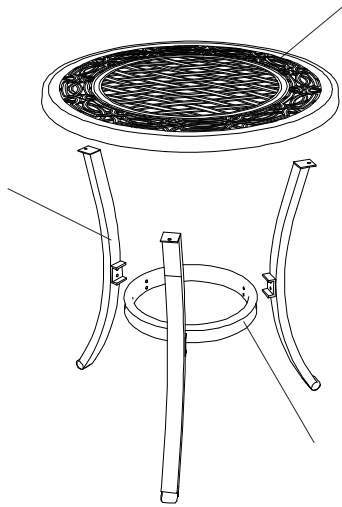

## FS Bar Harbor Swivel Chair-2PK

**Item#: A211019300**

Part List

Part#	Description	Q'ty
-------	-------------	------

A	Chair back	1
B	Connector 1	1
C	Base	1
D	Cushion	1
E	Connector 2	4
AA	M8*40 Bolt	4
BB	M8 Spring washer	4
CC	M8 Flat washer	4
DD	M8 Nut	4
EE	M8 Wrench	2

Step 1

Step 2

Step 3

## FS Bar Harbor 28" Bistro Table

Item#: A210003700

Part List

Part#	Description	Q'ty
A	Table top	1
B	Leg	3
C	Ring	1
AA	M8*20 Bolt	3
BB	M6*40 Bolt	6
CC	M8 Spring washer	3
DD	M8 Flat washer	3
EE	M6 Spring washer	6
FF	M6 Flat washer	6
GG	M8 Wrench	1
HH	M6 Wrench	1
II	Touch up paint	1