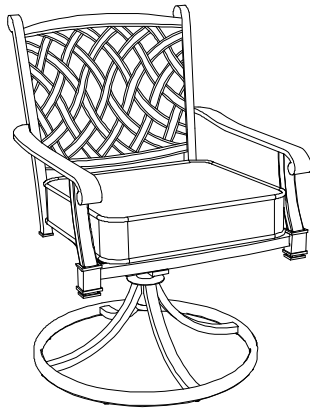

ITEM NO.:A202016600

WE HAVE YOU IN MIND, LET US SERVE YOU!

Questions? Issues?

CONTACT US

24 hours / 7 days a week

Warranty Parts

www.sunjoyonline.com

customer.care@sunjoygroup.com

Toll Free

1-(866)-578-6569