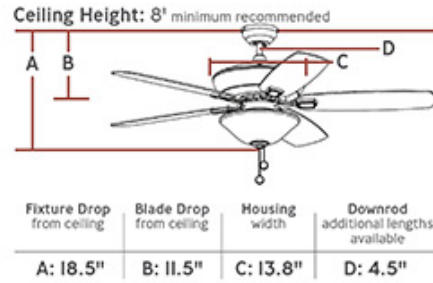

5CSM60AGP: 60" Colony Super Max - Aged Pewter

Specification Images:

Collection: Colony Super Max

UPC #:014817576672

Finish: Aged Pewter (AGP)

Blade Finish: Light Grey Weathered Oak

Blade Finish 2: Undefined

Dimensions:

- **Diameter:** 60"
- **Weight:** 18.91 lbs.
- **Reverse Switch:** Manual
- **Rev. Switch Location:** Switch Housing
- **Motor Size:** 188.0 X 20.0
- **Diameter of Housing:** 13.8
- **Capacitor Value:** 4+5+6
- **Lead Wire Length:** 78 inches
- **Remote Included:** None
- **Remote Group(s):** CK250,NEO

Features:

- Flush mount hardware is included
- Fixture is operated with a pull chain

Material List:

Safety Listing:

Safety Listed for Damp Locations

Instruction Sheets:

English (5CSM60XX-CUL-ENG)
French (5CSM60XX-CUL-CF)

Blade Details:

Blade Group	Diameter	Included	RPM Hi	CFM Hi	Watts Hi	Amps Hi	RPM Med	CFM Med	Watts Med	Amps Med	RPM Low	CFM Low	Watts Low	Amps Low
	60	Yes	148.0	5509.0	72.0	0.58	99.0	4499.0	34.5	0.44	64.0	3149.0	18.7	0.33

Mounting Options:

Mounting Type	Included	Item	Downrod Length	Downrod Diameter	Overall Height	Blade to Ceiling	Min. Ceiling Height	Canopy Style	Canopy Diameter
Downrod (Included)	yes		4.5	0.5		11.5	7.96	Dual Mount	5.15