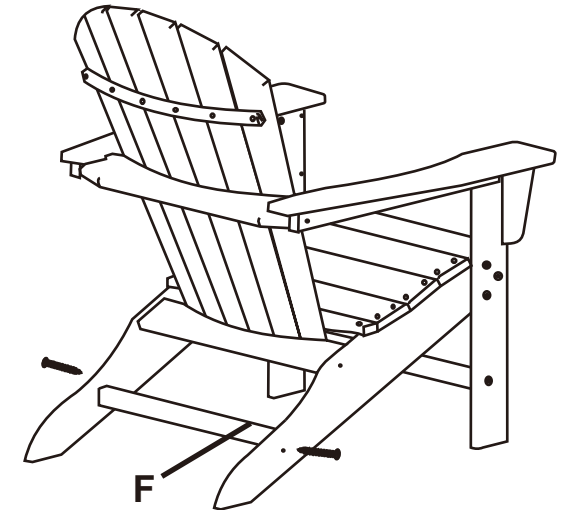

For Assistance Call 1-855-68-LUXEO*855-685-8936

ASSEMBLY INSTRUCTIONS LUX-1518-FR

- A. Seat (1 unit)
- B. Backrest (1 unit)
- C. Front Legs (2 units)
- D. Arms (2 units)
- E. Front Brace 22" (1 unit)
- F. Rear Brace 20" (1 unit)
- G. Bolt 1.5" (14 units)
- H. Bolt 3.15" (2 units)
- I. Allen Wrench (1 unit)

STRUCTURE DIAGRAM:

Step 1
Attach both front legs to seat part using bolt 1.5"(G).
Attach long brace between 2 front legs using bolt 1.5"(G).

Step 2
Attach both armrests to front legs using bolt 1.5"(G).

Step 3
Position the backrest (B) to seat using bolt 1.5"(G). Attach backrest to armrest using bolt 3.15"(H).

Step 4
Attach short brace to rear leg using bolt 1.5"(G).

WARNING:
DO NOT SIT ON THE ARMRESTS!