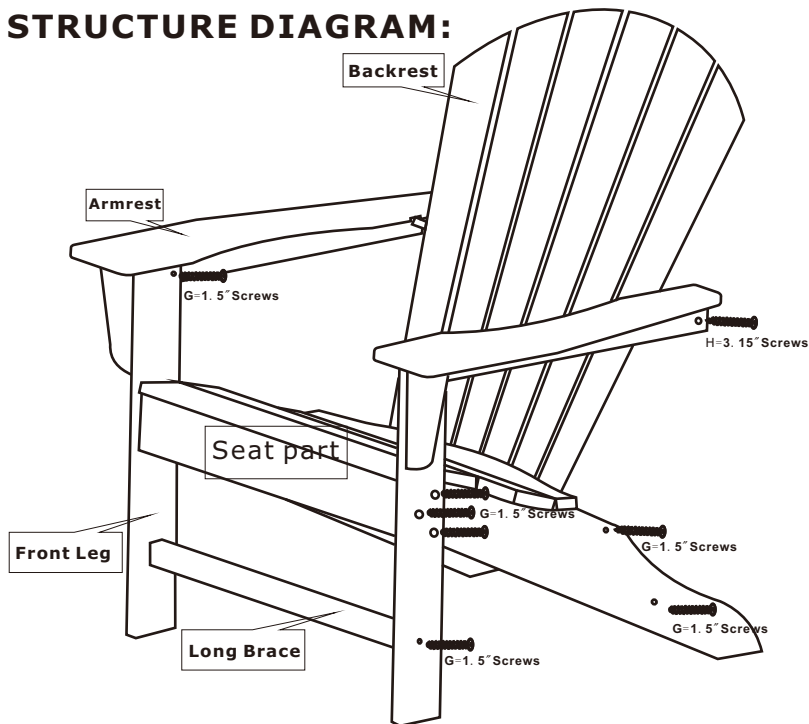

For Assistance Call 1-855-68-LUXEO*855-685-8936

ASSEMBLY INSTRUCTIONS LUX-1518-FR

- A. Seat (1 unit)
- B. Backrest (1 unit)
- C. Front Legs (2 units)
- D. Arms (2 units)
- E. Front Brace 22" (1 unit)
- F. Rear Brace 20" (1 unit)
- G. Bolt 1.5" (14 units)
- H. Bolt 3.15" (2 units)
- I. Allen Wrench (1 unit)

STRUCTURE DIAGRAM:

Step 1
Attach both front legs to seat part using bolt 1.5"(G).
Attach long brace between 2 front legs using bolt 1.5"(G).

Step 2
Attach both armrests to front legs using bolt 1.5"(G).

Step 3
Position the backrest (B) to seat using bolt 1.5"(G). Attach backrest to armrest using bolt 3.15"(H).

Step 4
Attach short brace to rear leg using bolt 1.5"(G).

WARNING:
DO NOT SIT ON THE ARMRESTS!