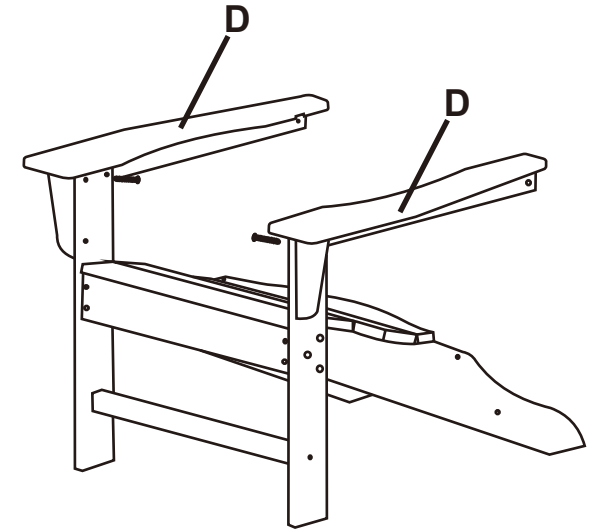

For Assistance Call 1-855-68-LUXEO*855-685-8936

ASSEMBLY INSTRUCTIONS LUX-1518-FR

- A. Seat (1 unit)
- B. Backrest (1 unit)
- C. Front Legs (2 units)
- D. Arms (2 units)
- E. Front Brace 22" (1 unit)
- F. Rear Brace 20" (1 unit)
- G. Bolt 1.5" (14 units)
- H. Bolt 3.15" (2 units)
- I. Allen Wrench (1 unit)

STRUCTURE DIAGRAM:

Step 1
Attach both front legs to seat part using bolt 1.5"(G).
Attach long brace between 2 front legs using bolt 1.5"(G).

Step 2
Attach both armrests to front legs using bolt 1.5"(G).

Step 3
Position the backrest (B) to seat using bolt 1.5"(G). Attach backrest to armrest using bolt 3.15"(H).

Step 4
Attach short brace to rear leg using bolt 1.5"(G).

WARNING:
DO NOT SIT ON THE ARMRESTS!