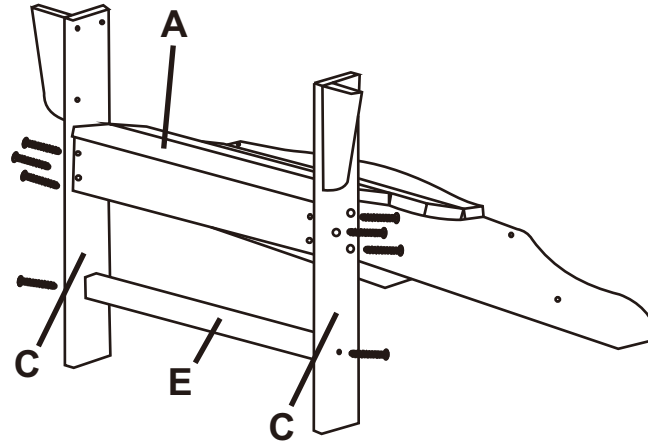

For Assistance Call 1-855-68-LUXEO*855-685-8936

ASSEMBLY INSTRUCTIONS LUX-1518-FR

- A. Seat (1 unit)
- B. Backrest (1 unit)
- C. Front Legs (2 units)
- D. Arms (2 units)
- E. Front Brace 22" (1 unit)
- F. Rear Brace 20" (1 unit)
- G. Bolt 1.5" (14 units)
- H. Bolt 3.15" (2 units)
- I. Allen Wrench (1 unit)

STRUCTURE DIAGRAM:

Step 1
Attach both front legs to seat part using bolt 1.5"(G).
Attach long brace between 2 front legs using bolt 1.5"(G).

Step 2
Attach both armrests to front legs using bolt 1.5"(G).

Step 3
Position the backrest (B) to seat using bolt 1.5"(G). Attach backrest to armrest using bolt 3.15"(H).

Step 4
Attach short brace to rear leg using bolt 1.5"(G).

WARNING:
DO NOT SIT ON THE ARMRESTS!