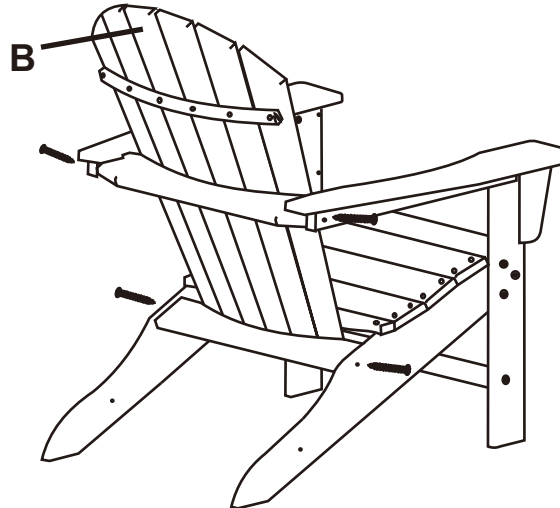

For Assistance Call 1-855-68-LUXEO*855-685-8936

ASSEMBLY INSTRUCTIONS LUX-1518-FR

- A. Seat (1 unit)
- B. Backrest (1 unit)
- C. Front Legs (2 units)
- D. Arms (2 units)
- E. Front Brace 22" (1 unit)
- F. Rear Brace 20" (1 unit)
- G. Bolt 1.5" (14 units)
- H. Bolt 3.15" (2 units)
- I. Allen Wrench (1 unit)

STRUCTURE DIAGRAM:

Step 1
Attach both front legs to seat part using bolt 1.5"(G).
Attach long brace between 2 front legs using bolt 1.5"(G).

Step 2
Attach both armrests to front legs using bolt 1.5"(G).

Step 3
Position the backrest (B) to seat using bolt 1.5"(G). Attach backrest to armrest using bolt 3.15"(H).

Step 4
Attach short brace to rear leg using bolt 1.5"(G).

WARNING:
DO NOT SIT ON THE ARMRESTS!