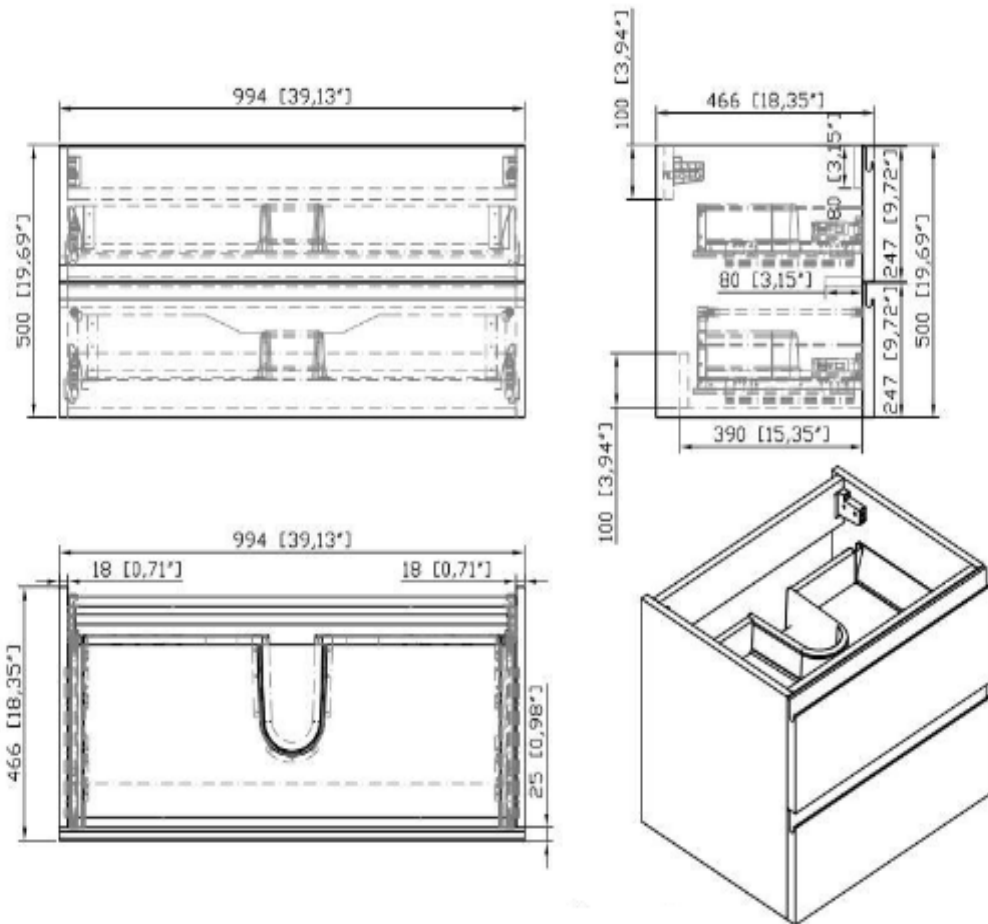

MORENO MOF40" SKU # MOF40

Features:

- Two Functioning Drawers
- Cabinet comes Fully Assembled
- Rich Durable Finish
- Soft closing Hardware on All Doors and Drawers
- Countertop Pre-drilled for a Single Hole Faucet
- Sink has Overflow
- Style: Modern
- 1 Year Manufacturer Warranty

Dimensions	Width	Depth	Height
Inches	39	19.75	23.5