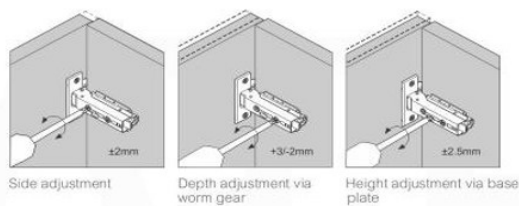

MORENO MOF40" SKU # MOF40

Features:

- Two Functioning Drawers
- Cabinet comes Fully Assembled
- Rich Durable Finish
- Soft closing Hardware on All Doors and Drawers
- Countertop Pre-drilled for a Single Hole Faucet
- Sink has Overflow
- Style: Modern
- 1 Year Manufacturer Warranty

Dimensions	Width	Depth	Height
Inches	39	19.75	23.5