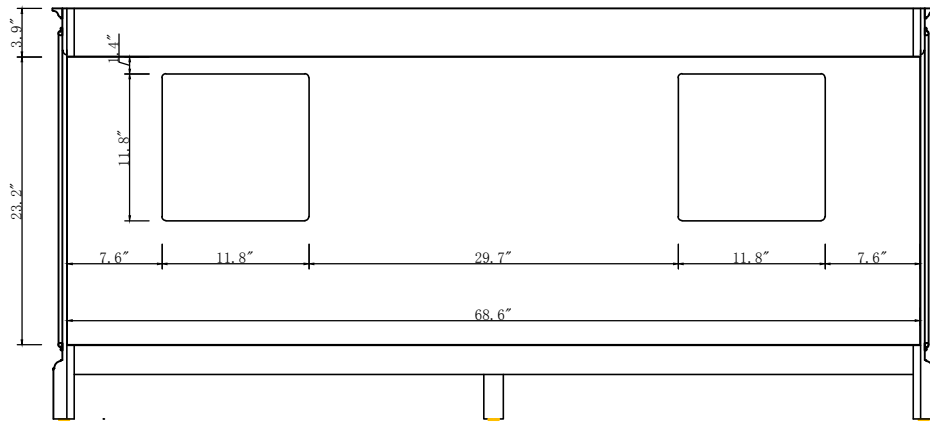

# MODEL: DERBY 72

WATER CREATION