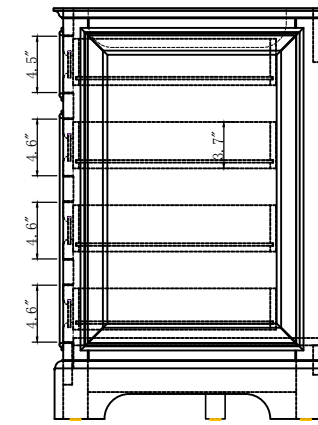

# MODEL: DERBY 72

WATER CREATION