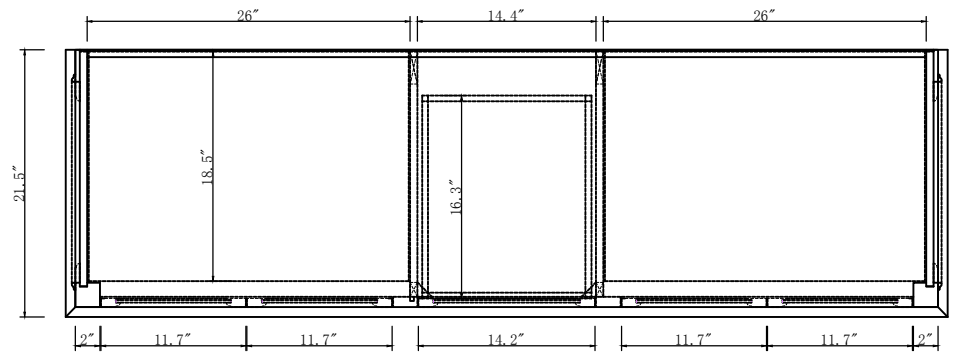

# MODEL: DERBY 72

WATER CREATION