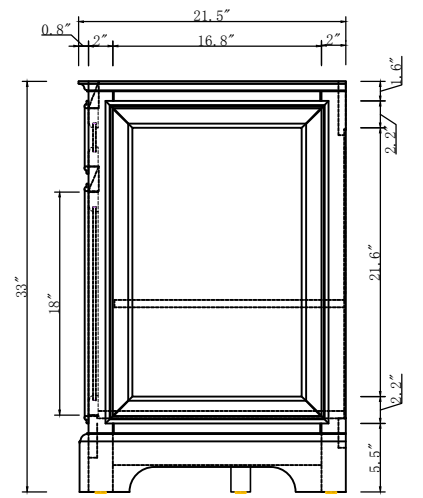

# MODEL: DERBY 72

WATER CREATION