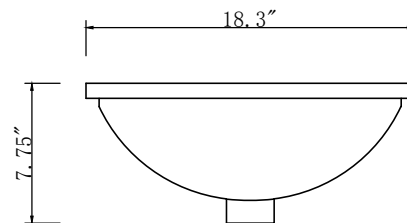

WATER CREATION

MODEL: DERBY 72