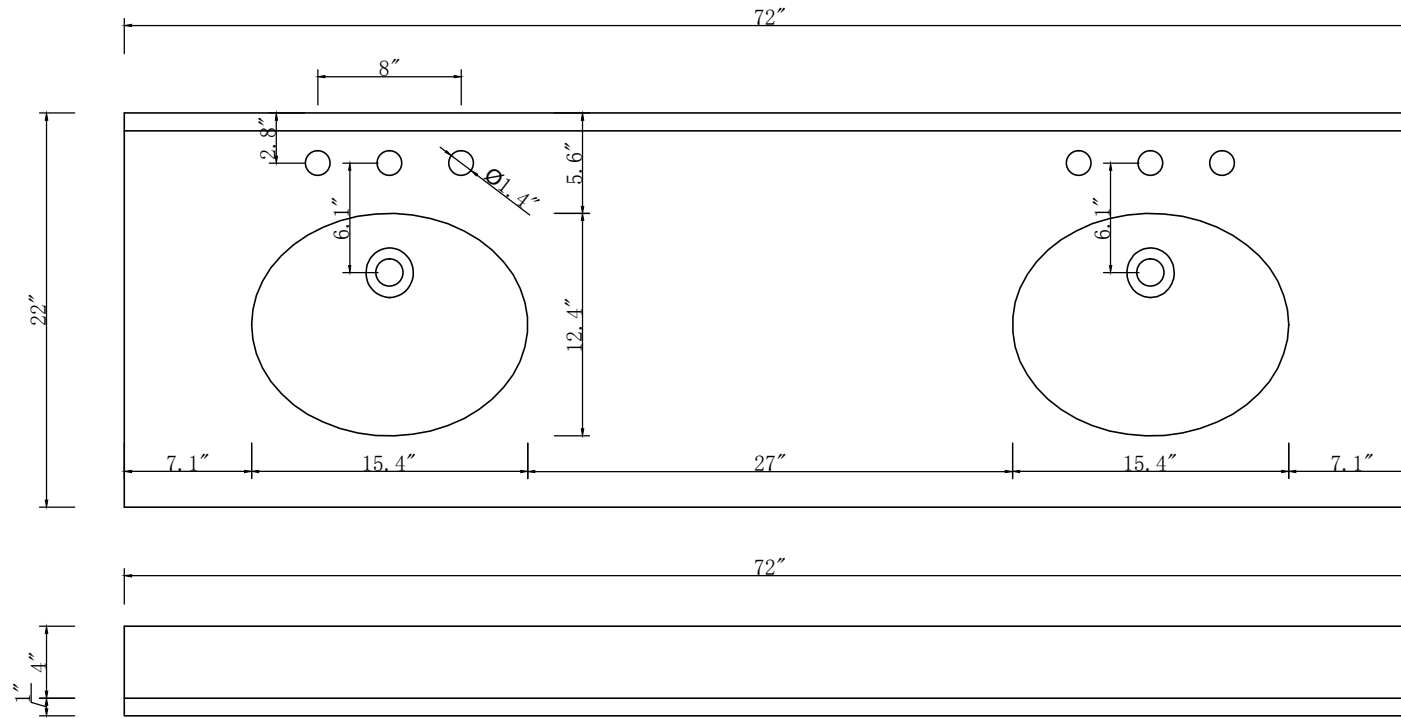

WATER CREATION

MODEL: DERBY 72