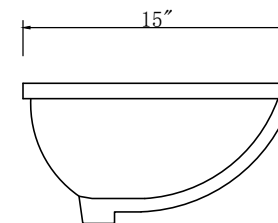

MODEL: DERBY 72