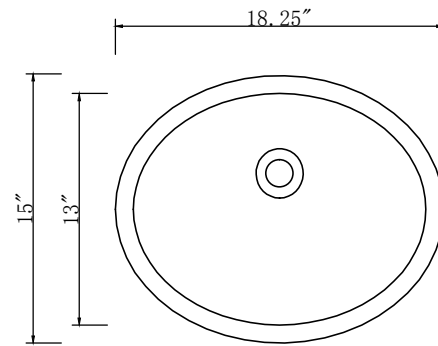

WATER CREATION

MODEL: DERBY 72