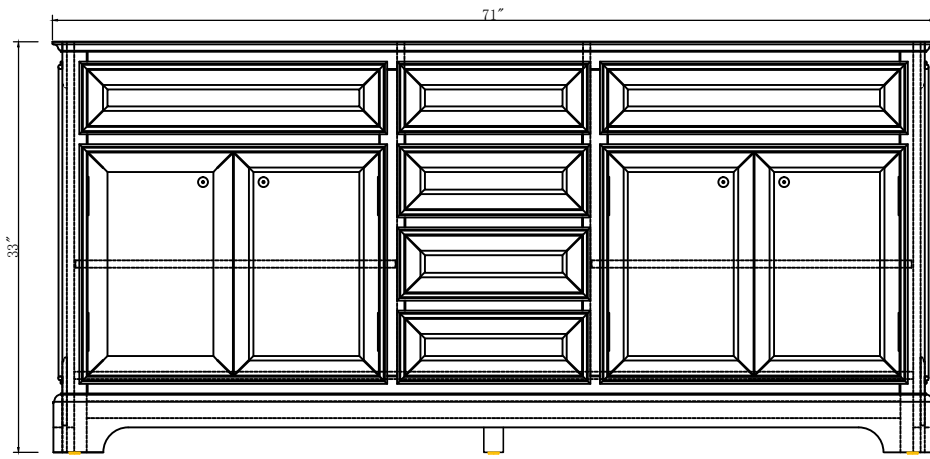

# MODEL: DERBY 72

WATER CREATION