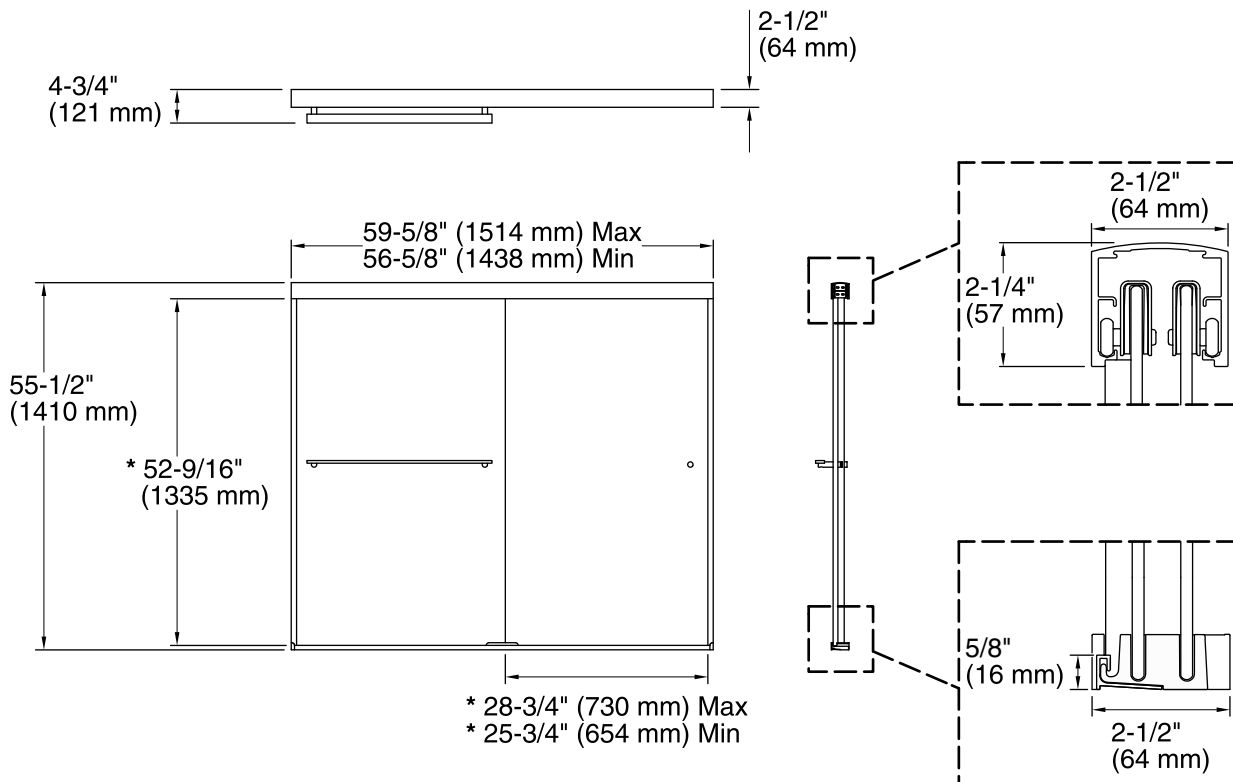

* Walk-Through

Technical Information

All product dimensions are nominal.

Frame material:	Aluminum
Installation type:	For bath installation
Opening style:	Sliding/Bypass
Opening Width - Min:	56-5/8" (1438 mm)
Opening Width - Max:	59-5/8" (1514 mm)
Walk-through - Min:	25-3/4" (654 mm)
Walk-through - Max:	28-3/4" (730 mm)
Glass thickness:	1/4" (6 mm)

Notes

Install this product according to the installation guide.

Wall jambs are made of clear plastic and may not cover existing shower door holes.

NOTICE: The vertical opening should be a minimum of 58" (1473 mm) to allow clearance for installing the top track over the wall jambs.