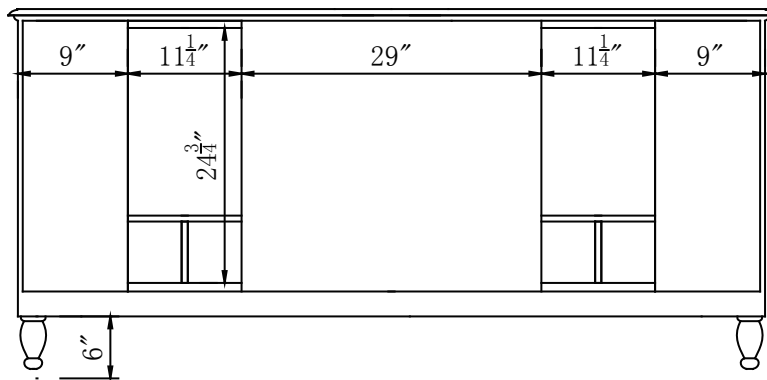

Double Sink Vanity

Model: HYP-0717-T-UWC-72
 HYP-0717-CM-UWC-72
 HYP-0717-WM-UWC-72

Overall Dimensions

72" x 22" x 36"

TOP VIEW

FRONT VIEW

SIDE VIEW

BACK VIEW

*All dimension in inches unless otherwise specified. Dimensions subject to tolerance.