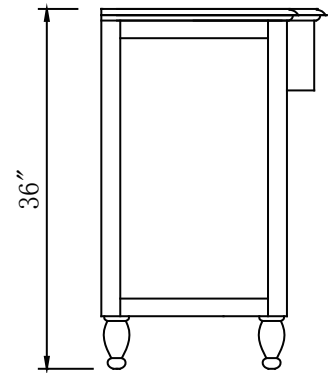

Double Sink Vanity

Model: HYP-0717-T-UWC-72
 HYP-0717-CM-UWC-72
 HYP-0717-WM-UWC-72

Overall Dimensions

72" x 22" x 36"

TOP VIEW

FRONT VIEW

SIDE VIEW

BACK VIEW

*All dimension in inches unless otherwise specified. Dimensions subject to tolerance.