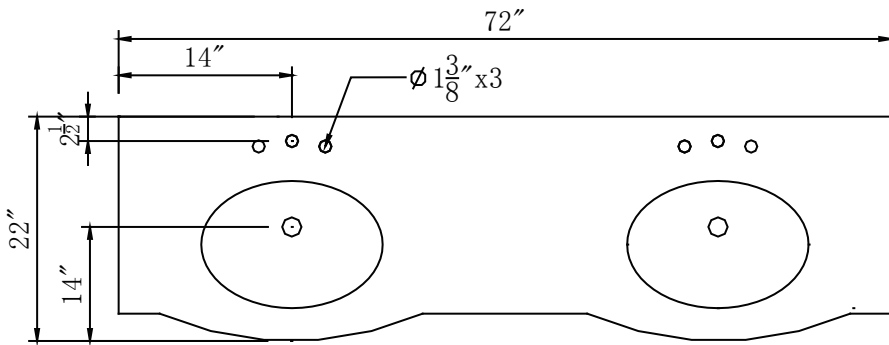

Double Sink Vanity

Model: HYP-0717-T-UWC-72
 HYP-0717-CM-UWC-72
 HYP-0717-WM-UWC-72

Overall Dimensions

72" x 22" x 36"

TOP VIEW

FRONT VIEW

SIDE VIEW

BACK VIEW

*All dimension in inches unless otherwise specified. Dimensions subject to tolerance.