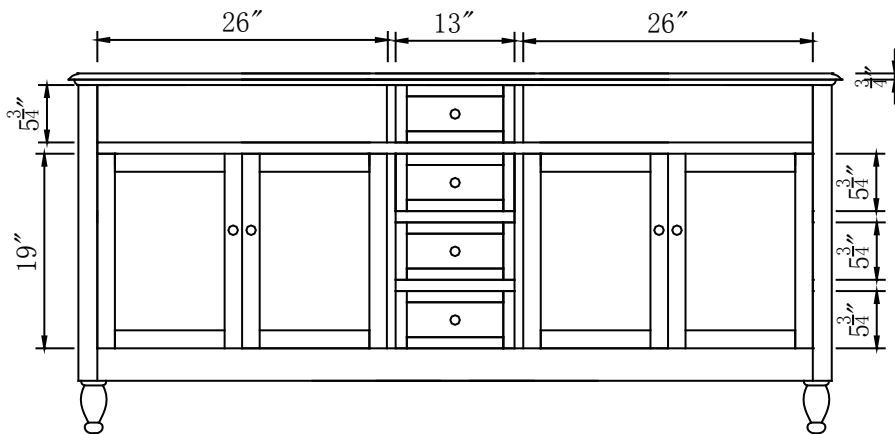

Double Sink Vanity

Model: HYP-0717-T-UWC-72
 HYP-0717-CM-UWC-72
 HYP-0717-WM-UWC-72

Overall Dimensions

72" x 22" x 36"

TOP VIEW

FRONT VIEW

SIDE VIEW

BACK VIEW

*All dimension in inches unless otherwise specified. Dimensions subject to tolerance.