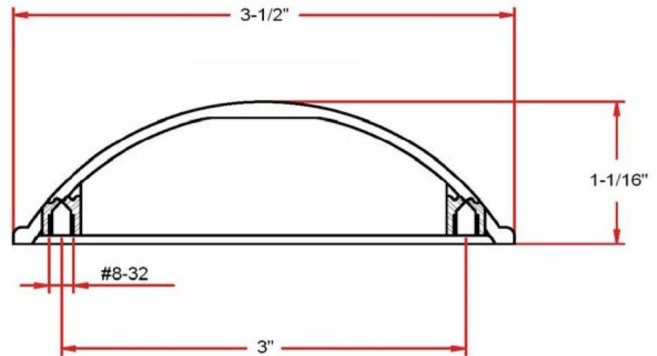

West Side Cabinet Hardware Kitchen and Bathroom Pull
Oil Rubbed Bronze

SPECIFICATIONS

MATERIAL CONSTRUCTION:	Zinc
MOUNTING HARDWARE INCLUDED:	Yes
TOOLS NEEDED FOR INSTALLATION:	Screwdriver
ASSEMBLED DIMENSIONS:	1.06" H x 3.5" L
CENTER TO CENTER:	3"
LEVER/PULL LENGTH:	3.5"
PROJECTION:	1.06"
KNOB DIAMETER:	N/A
ASSEMBLED WEIGHT:	0.11 lbs.