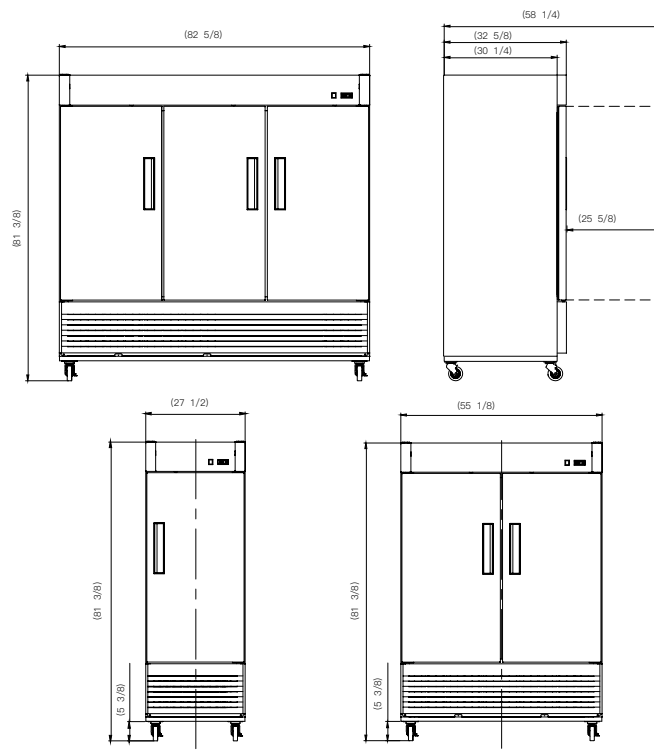

BOTTOM-MOUNTED REACH-IN REFRIGERATOR SOLID DOOR

Features & Benefits

- ⊙ Stainless steel inside and outside, sealed interior floors and rounded cabinet corners for easy cleaning
- ⊙ Self closing doors with stay open feature, lifetime guaranteed door hinges
- ⊙ Digital temperature controller with automatic defrost system
- ⊙ Forced air refrigeration system
- ⊙ Adjustable, heavy duty shelves

Technical Specifications

Voltage/Frequency	110V/60Hz
Refrigerant	R290
Type of Defrost	Automatic
Exterior Finish	Stainless steel
Interior Finish	Stainless steel

REFRIGERATOR													
MODEL NO	External Dimension(inches)			Packing carton (inches)			Temperature range(°F)	Compressor power(HP)	Gross weight (kg/LB)		#of shelves	Nema Config.	40FT (PCS)
	W	D	H	W	D	H							
D28R	27 1/2	32 5/8	80 3/8	29 1/8	34 1/4	84 3/8	33-41 °F	1/5	148	326	4	5-15P	39
D55R	55 1/8	32 5/8	80 3/8	56 3/4	34 1/4	84 3/8		1	247	546	8	5-15P	21
D83R	82 5/8	32 5/8	80 3/8	84 1/4	34 1/4	84 3/8		1	329	726	12	5-20P	13

Unit completely pre-wired at factory and ready for final connection to a 115/60hz single phase 15/20 amp dedicated outlet

BOTTOM-MOUNTED REACH-IN FREEZER SOLID DOOR

Features & Benefits

- ⊙ Stainless steel inside and outside, sealed interior floors and rounded cabinet corners for easy cleaning
- ⊙ Self closing doors with stay open feature, lifetime guaranteed door hinges
- ⊙ Digital temperature controller with automatic defrost system
- ⊙ Forced air refrigeration system
- ⊙ Adjustable, heavy duty shelves