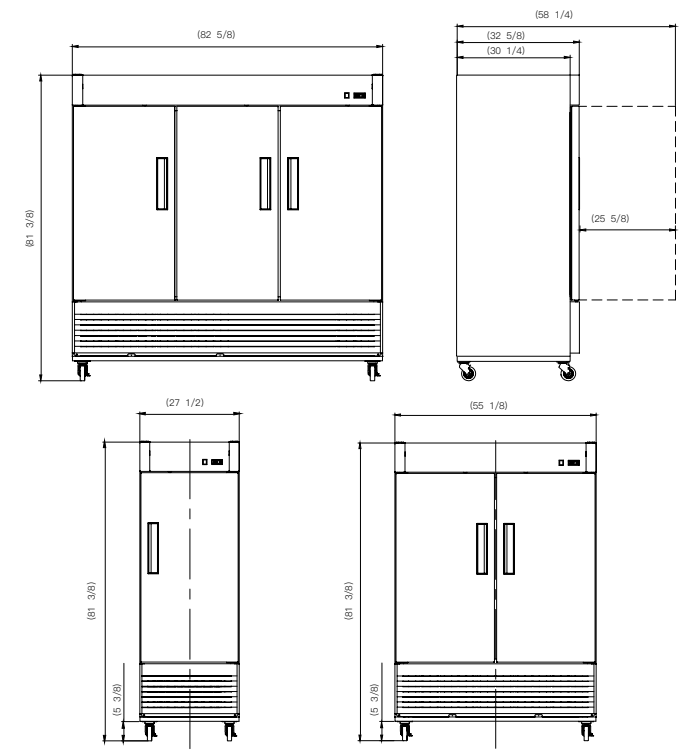

Technical Specifications

Voltage/Frequency	110V/60Hz
Refrigerant	R290
Type of Defrost	Automatic
Exterior Finish	Stainless steel
Interior Finish	Stainless steel

REFRIGERATOR													
MODEL NO	External Dimension(inches)			Packing carton (inches)			Temperature range(°F)	Compressor power(HP)	Gross weight (kg/LB)		#of shelves	Nema Config.	40FT (PCS)
	W	D	H	W	D	H							
D28R	27 1/2	32 5/8	80 3/8	29 1/8	34 1/4	84 3/8	33-41 °F	1/5	148	326	4	5-15P	39
D55R	55 1/8	32 5/8	80 3/8	56 3/4	34 1/4	84 3/8		1	247	546	8	5-15P	21
D83R	82 5/8	32 5/8	80 3/8	84 1/4	34 1/4	84 3/8		1	329	726	12	5-20P	13

Unit completely pre-wired at factory and ready for final connection to a 115/60hz single phase 15/20 amp dedicated outlet

BOTTOM-MOUNTED REACH-IN FREEZER SOLID DOOR

Features & Benefits

- ⊙ Stainless steel inside and outside, sealed interior floors and rounded cabinet corners for easy cleaning
- ⊙ Self closing doors with stay open feature, lifetime guaranteed door hinges
- ⊙ Digital temperature controller with automatic defrost system
- ⊙ Forced air refrigeration system
- ⊙ Adjustable, heavy duty shelves

Technical Specifications

Voltage/Frequency	110V/60Hz
Refrigerant	R290
Type of Defrost	Automatic
Exterior Finish	Stainless steel
Interior Finish	Stainless steel

FREEZER														
MODEL NO	External Dimension(inches)			Packing carton (inches)			Temperature range(°F)	Compressor power(HP)	Gross weight (kg/LB)		#of shelves	Nema Config.	40HQ Container Certification	
	W	D	H	W	D	H								
D28F	27 1/2	32 5/8	80 3/8	29 1/8	34 1/4	84 3/8	0~ -8 °F	1/5	152	335	4	5-15P	39	
D55F	55 1/8	32 5/8	80 3/8	56 3/4	34 1/4	84 3/8		1 1/3	254	561	8	5-15P	21	
D83F	82 5/8	32 5/8	80 3/8	84 1/4	34 1/4	84 3/8		1/2+3/4	339	748	12	5-20P	13	