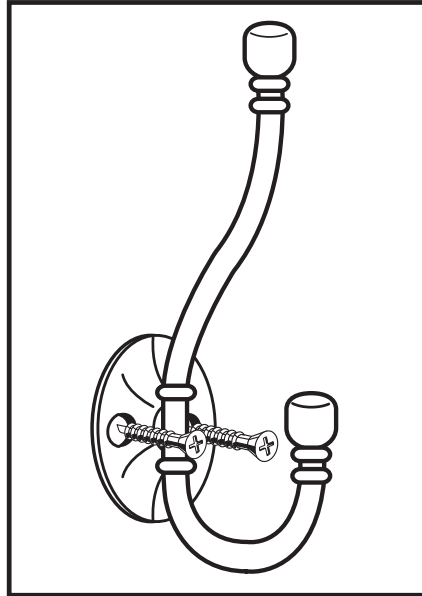

COAT AND HAT HOOK

Gancho para abrigos y sombreros

EVERBILT™

Ideal for bathroom and closets.

INSTRUCTIONS:

1. Position hook and mark screw holes.
2. Drill 3/32 in pilot holes.
3. Install and tighten screws.

Ideal para baños y clósets.

INSTRUCCIONES:

1. Coloca el gancho y marca los orificios para los tornillos.
2. Taladra orificios piloto de 3/32 plg (2.4 mm).
3. Enrosca y aprieta los tornillos.

WARNING: This product contains chemicals known to the State of California to cause cancer and birth defects or other reproductive harm.