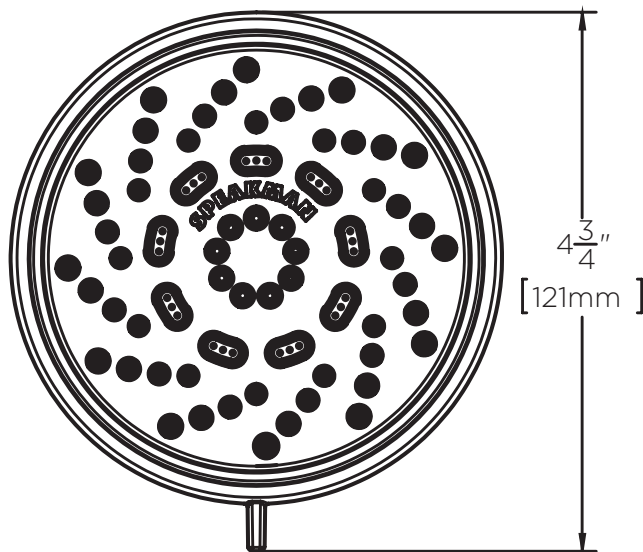

SPEAKMAN® S-4200

Echo Shower Head

FEATURES:

- 3 spray functions
- 84 nozzles
- Transitional design
- Durable plastic construction
- 1/2 in. NPT inlet

FINISH:

PC BN

OPTIONS:

 Add suffix to model #

DIMENSIONS:

 NOTE: 1. All dimensions are in inches (millimeters) unless otherwise specified and are subject to change without notice.

Architect/Engineer Approval Space:

SPEAKMAN
400 ANCHOR MILL ROAD
NEW CASTLE, DE 19720