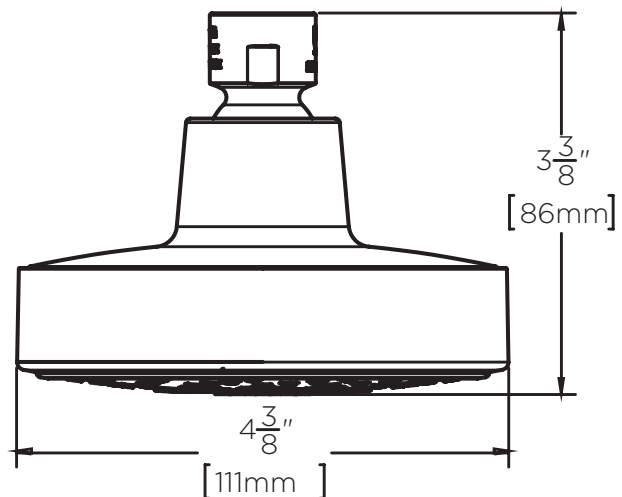

SPEAKMAN® S-4200

Echo Shower Head

FEATURES:

- 3 spray functions
- 84 nozzles
- Transitional design
- Durable plastic construction
- 1/2 in. NPT inlet

FINISH:

PC BN

OPTIONS:

 Add suffix to model #

DIMENSIONS:

 NOTE: 1. All dimensions are in inches (millimeters) unless otherwise specified and are subject to change without notice.

Architect/Engineer Approval Space:

SPEAKMAN
400 ANCHOR MILL ROAD
NEW CASTLE, DE 19720