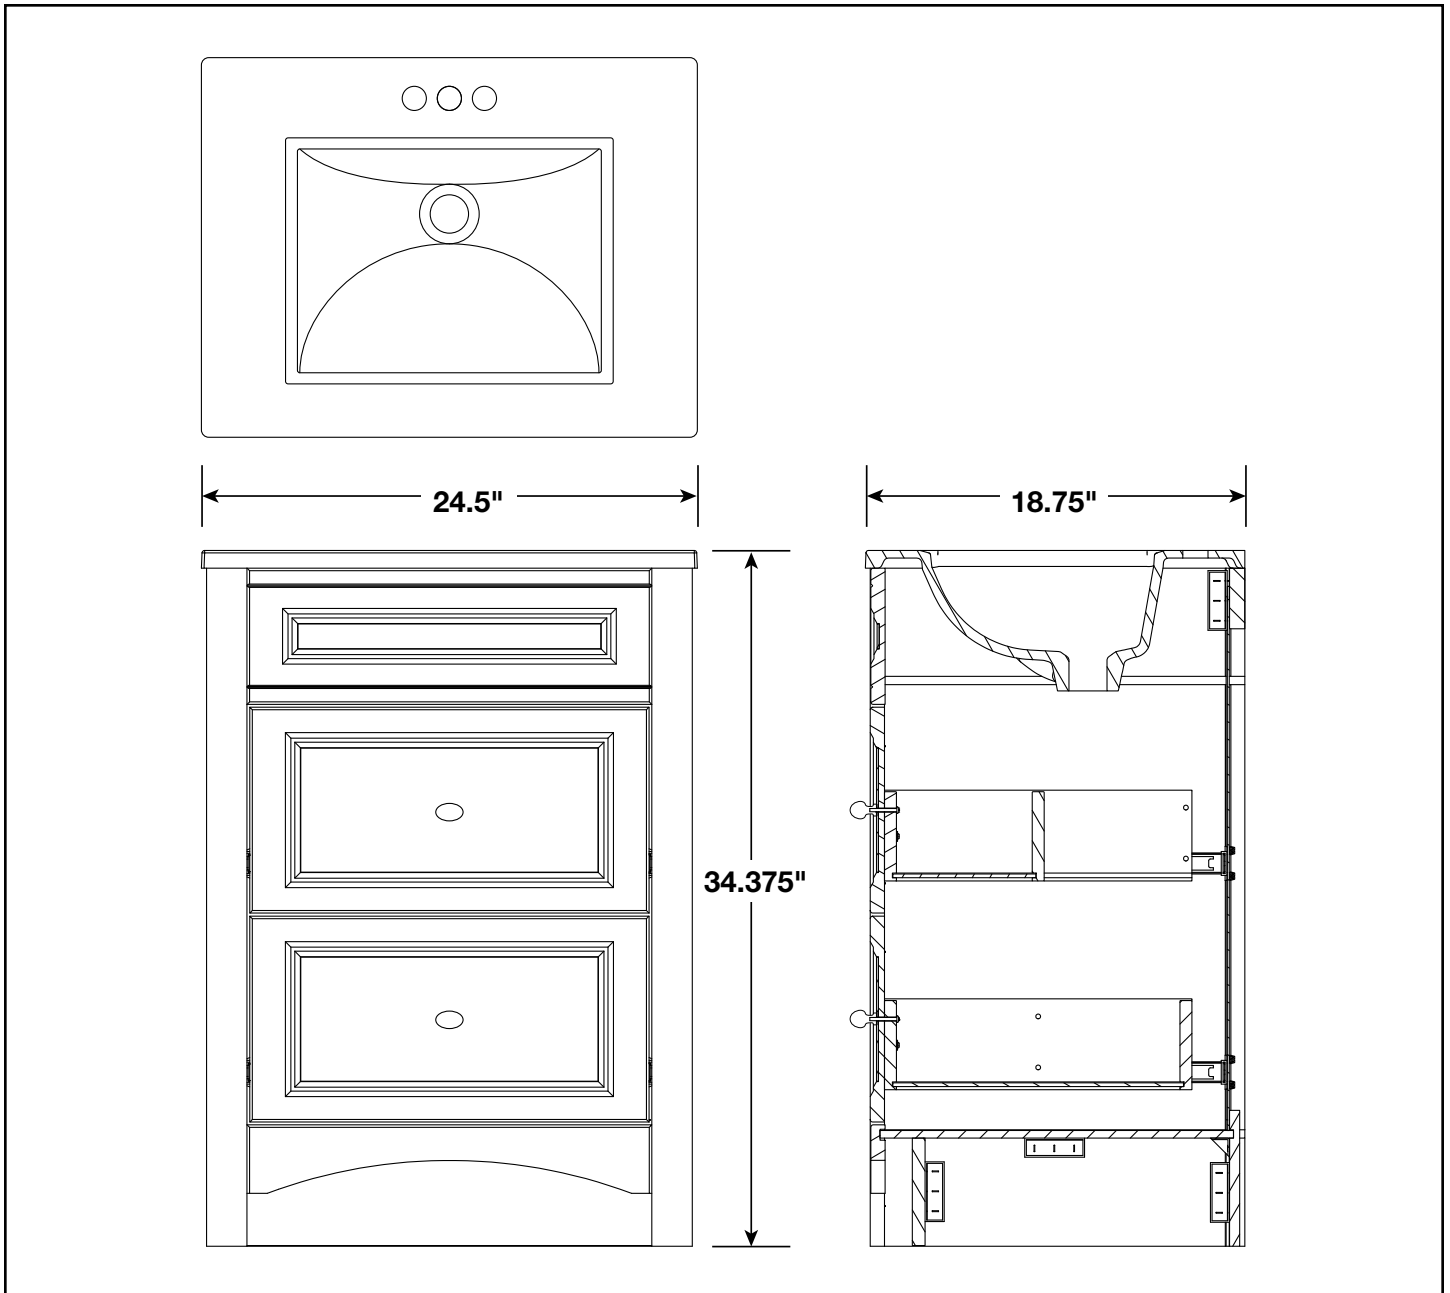

GLACIER BAY®

MODULAR SERIES - WHITE

24" Vanity Cabinet with Top PPMDBWHT24

The information contained in this drawing is the sole property of RSI Home Products. Any reproduction in part or as a whole without the written permission of RSI Home Products is prohibited.