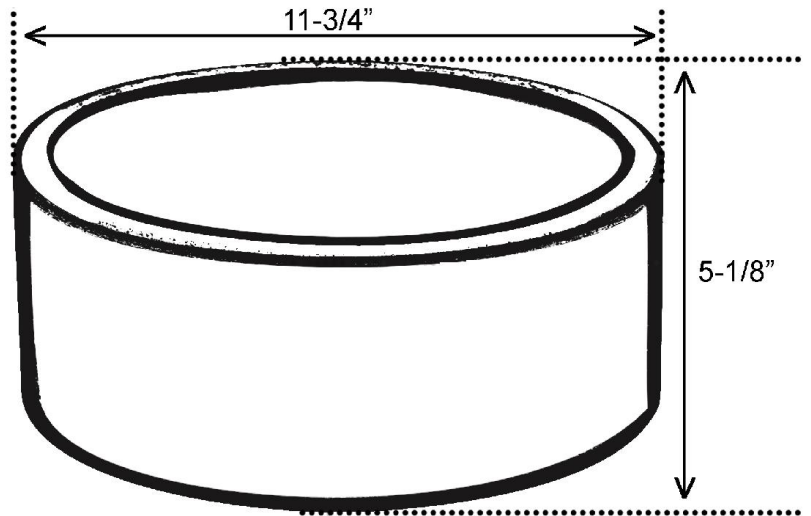

12" CYLINDRICAL VESSEL ABOVE COUNTER

Cat. No
FA1000

Diameter: 11-3/4"
Height: 5-1/8"

Features:

- ▶ Constructed of ceramic
- ▶ Smooth surface
- ▶ No faucet hole
- ▶ No overflow
- ▶ Each basin is hand molded
- ▶ All products are lead free
- ▶ Available in 3 colors

Finish

BE Beige **DG** Dark Gray **IV** Ivory

Interior Dimensions

Diameter: 10-3/4"
Depth: 4-1/8"

Dimensions of fixture are nominal and may vary within the range of tolerances established by ASME Standard A112.19.2. Dimensions and specifications subject to change without notice.