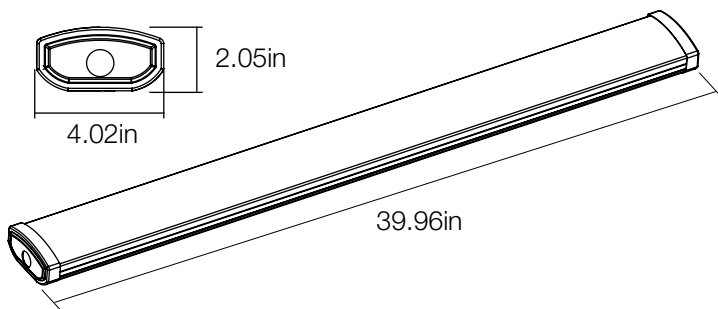

SPECIFICATIONS

Model Number	56507111
SKU	1003406713
OSMID	305506675
Power	30 W
AC Voltage, Frequency	120V, 60 Hz
Color Temp (nom.)	3000K/4000K/5000K
Operation Temp	-4°F ~ 113°F
CRI	80
Lumen Output (min.)	2600 lm
Dimming	YES
Lifetime Rating	L70/50000Hrs
Efficacy	86 lm/watt

ADVANTAGES

- Replaces (2) T8/T12 Fluorescent Bulbs
- 50,000 Hours of Continuous Use
- 5 Year Warranty
- Uses Slide Switch to Set Light Temperature to Soft White, Bright White or Daylight (3000K/4000K/5000K)

3000K 4000K 5000K

PACKAGING

Weight (±0.5 lb)	2.78 lbs
Size (L x W x H) (±0.1 in)	39.96in x 4.02in x 2.05in
Box Dimensions	41.97in x 4.88in x 3.07in
Gross Weight	3.43 lbs
UPC	849489006574

DIMMER LIST

Dimmer Brand	Model #
Lutron	DVCL-153PR-WH
	CTCL-153PDH-WH
	TGCL-153PH-WH
	MACL-153MH-WH
	P-PKG1W-WH-R
Leviton	R62-06674-POW
	R50-IPL06-10M
Eaton	AAL06-C1

APPLICATIONS

Suitable for Damp Locations

INCLUDED IN BOX

- Mounting Screw (2)
- Mounting Bracket (1)
- Electrical Box Screw (2)
- Drywall Anchor (2)

SURFACE MOUNT