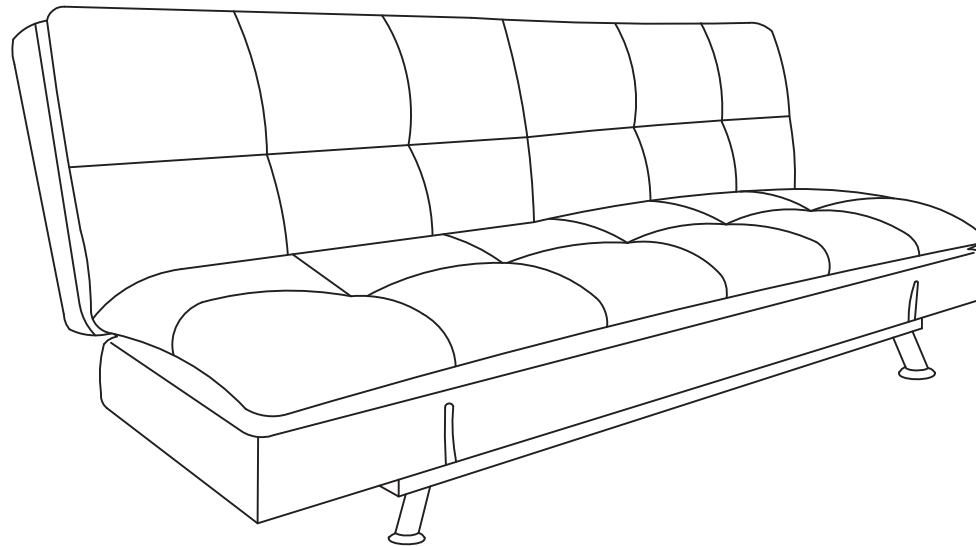

Dream Convertibles®

NILES

ASSEMBLY INSTRUCTIONS

DO NOT RETURN PRODUCT TO THE STORE

individual stores do not stock parts.

If a part is missing or damaged, call our toll - free customer service line.

Need parts or assistance?

Please call :

866-626-7826

For prompt, reliable service; please have your assembly manual ready.

WARNING

- This product has been designed for seating three (3) average adults. To prevent injury and damage to this unit, PROHIBIT jumping on it.
- This product is designed for home use and not intended for commercial use.
- Children under the age of 5, small infants and babies should not sleep alone on this product for safety reasons.
- Recommended # of people needed for handling: 2 (however it is always better to have an extra hand.)
- THIS INSTRUCTION BOOKLET CONTAINS **IMPORTANT** SAFETY INFORMATION. PLEASE READ AND KEEP FOR FUTURE REFERENCE.

PARTS

Sofa Body
QTY:1

Leg
QTY:4

HARDWARE

A
Allen Key
M4
QTY : 1 PC

B
Bolt
 ϕ 1/4" x 1-1/4"
QTY : 16 PCS

Step 1 :

Step 2 :