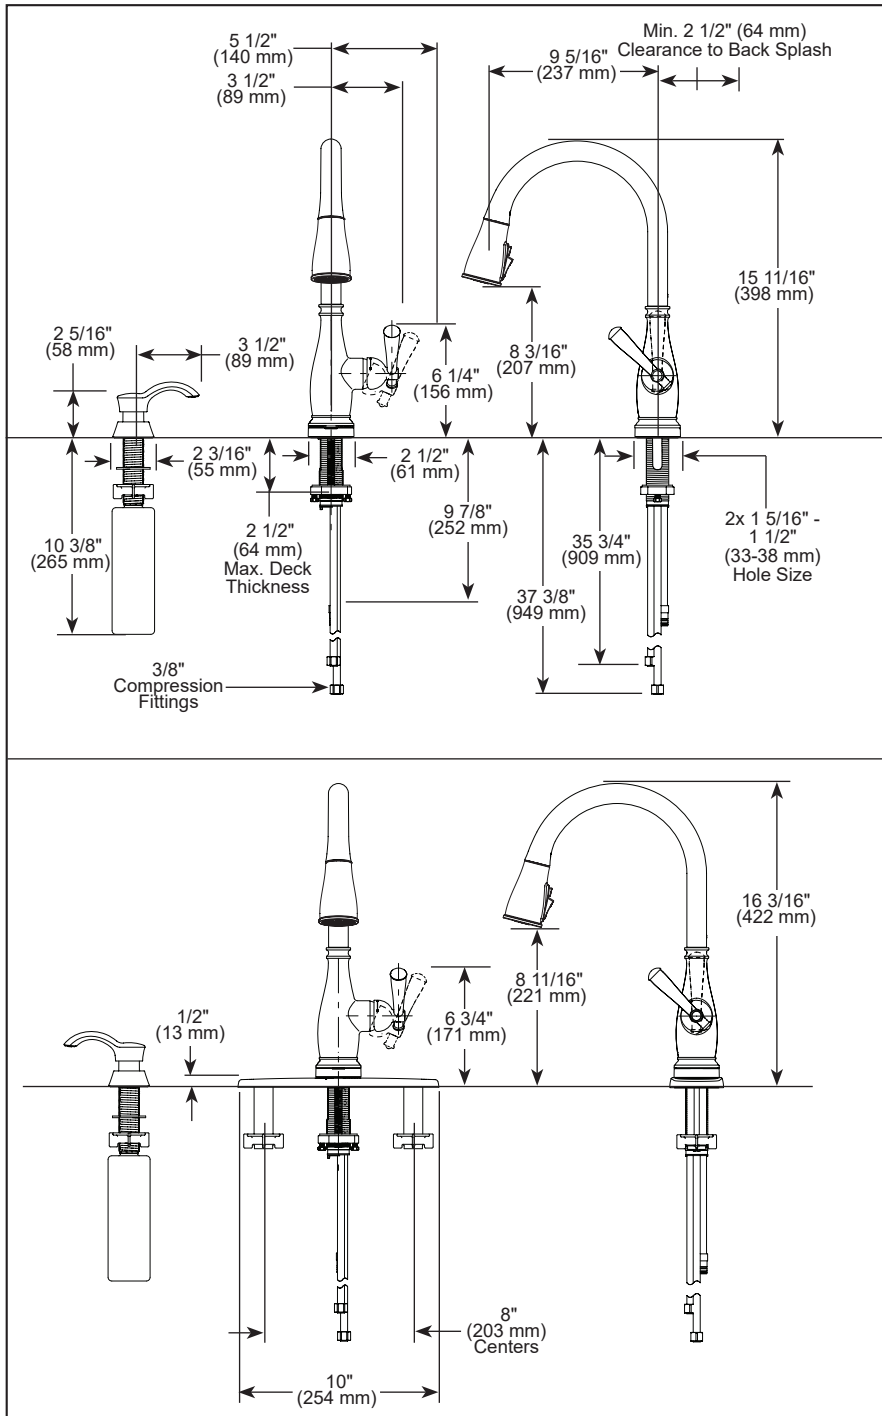

19962TZ-▲SD-DST

19962TZ-▲SD-DST
with optional escutcheon

Submitted Model No.: _____

Specific Features: _____

▲ Designate proper finish suffix

Delta reserves the right (1) to make changes in specifications and materials, and (2) to change or discontinue models, both without notice or obligation. Dimensions are for reference only. See current full-line price book or www.deltafaucet.com for finish options and product availability.

see what Delta can do™

KITCHEN FAUCETS

- Charmaine™ Collection
- Single Handle Pull-Down

FEATURES:

- Touch-Clean® Technology
- DIAMOND Seal® Technology
- MagnaTite® Docking System
- Quick Snap® Hose Installation
- 3-Function Pull-Down w/ShieldSpray™
- Touch20® Technology

STANDARD SPECIFICATIONS:

- Maximum 1.8 gpm @ 60 psi, 6.8 L/m in @ 414 kPa
- One, two, three or four hole mount (escutcheon optional, included)
- Diamond coated ceramic cartridge
- 3/8" O.D. straight, staggered PEX supply lines
- Spout rotates 360°
- Hot/cold indicator markings
- Dual integral check valves in sprayer assembly
- Soap dispenser with 8 oz reservoir (optional included)
- Three-function wand; Aerated stream, spray or ShieldSpray™
- LED indicator light signals on-off, water temperature and low batteries
- Uses 6 AA (included) or 6 C (optional) batteries
- Optional (EP73954) 120V AC adapter available (3 prong grounded outlet required)