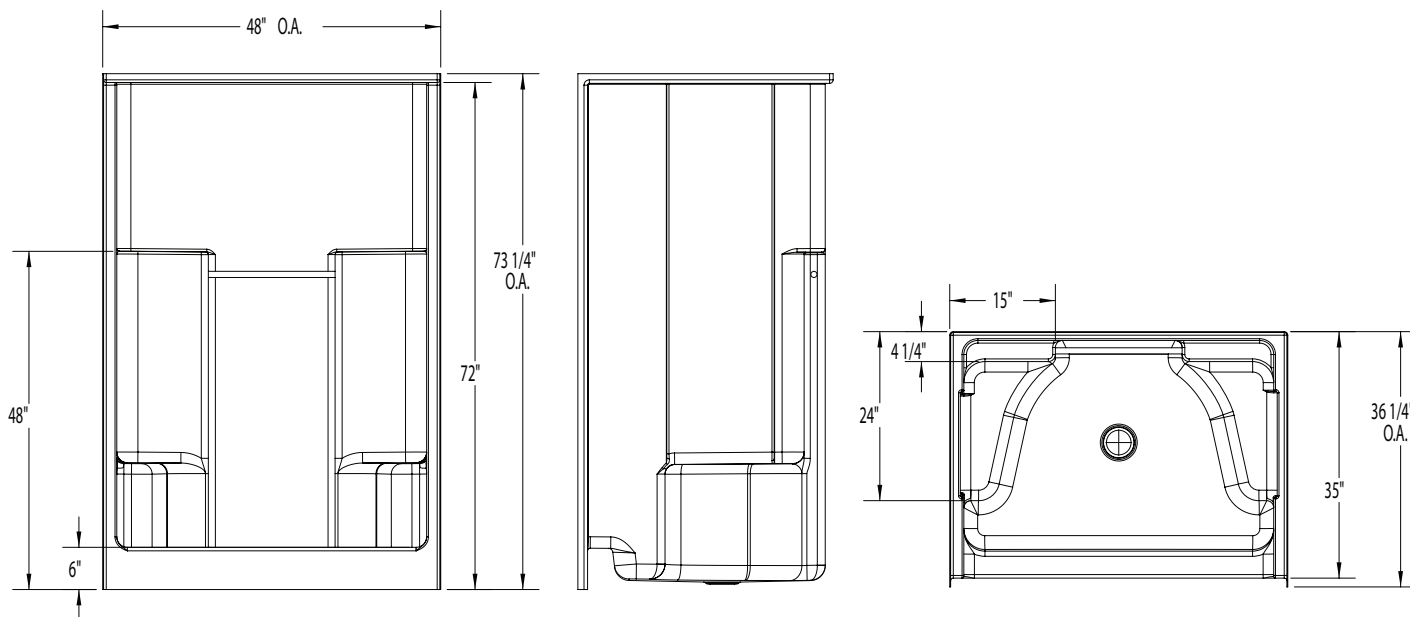

# 1483SG

48 x 35 x 72 (1220 x 890 x 1830)  
inches (mm)

**FEATURES** lbs (kg) Dimensional Tolerance  $\pm \frac{3}{8}$ ". Dimensions needed for site preparation should be measured from the unit. Aquatic assumes no responsibility for preparatory work.

Model #	Material	Wall Finish	Pieces	Drain	Seat	Net Wt.	Pkg. Wt.
Shower #1483SG	Gelcoat	Smooth	1	Center	2 seats	109 (49)	114 (52)

**DIMENSIONS**

Specifications	inches (mm)
Width: Overall / Net	48 (1220)
Depth: Overall / Net	36 1/4 (920) / 35 (890)
Height: Overall / Net	73 1/4 (1860) / 72 (1830)
Enclosure Opening	43 3/4 (1110)
Skirt Height	6 (150)
Drain Rough-In (from Back Wall)	15 3/4 (400)
Drain Rough-In (from Side Wall)	24 (610)
Drain: Diameter / Clearance	3 1/4 (85) / 3/4 (20)

**FRAMING DIMENSIONS** inches (mm)

Type	D Depth	W Width	H Height	A	B	C
Alcove	36 1/4 (920)	48 1/8 (1220)	-	Box Out	24 (610)	15 3/4 (400)