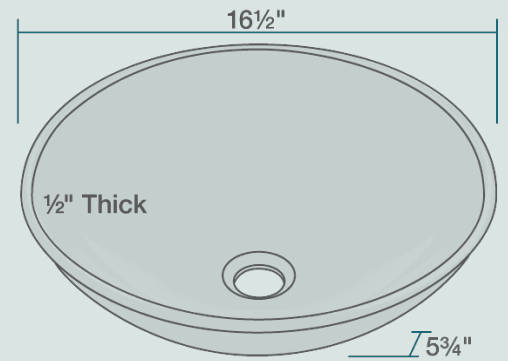

# 601-BLACK Dark Colored Vessel Sink

16 1/2" x 16 1/2" x 5 3/4"  
 Tempered Glass  
 Lifetime Warranty  
 Dark-Colored Glass Throughout

## Features

<p>Vessel Installation</p>	<p>18" Minimum Cabinet Size</p>	<p>1/2" Thick</p>	<p>Tempered Glass</p>	<p>Multiple Colors Available</p>	<p>Limited Lifetime Warranty</p>

UPC: 817299010067