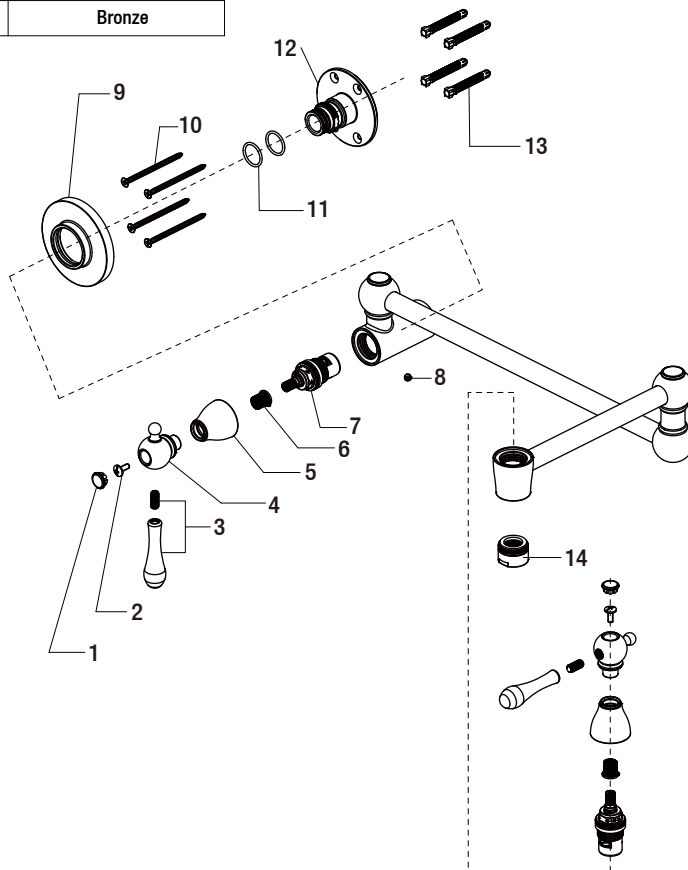

PEGASUS[®]

LUXURY AT HAND™

Replacement Parts List

Wall Mounted Potfiller in Bronze

MODEL	Internet SKU #	FINISH
67589-0027H2	204683825	Bronze

Many replacement parts can be purchased online or at your local store. Please use the table below to identify the part SKU number needed, go to HOMEDEPOT.COM, and check for online and store availability. If you can't find the part you are looking for, please call 1-877-580-5682.

Part	Description	Part #	Internet SKU #	Store SKU #
1	Cap	RP1000727H2		
2	Screw	RP50049		
3	Handle	RP1311327H2		
4	Connector	RP1327227H2		
5	Handle seat	RP1714127H2		
6	Inverter	RP70396		
7	Cartridge	RP20051		

Part	Description	Part #	Internet SKU #	Store SKU #
8	Set screw	RP50002		
9	Flange	RP8034327H2		
10	Screw	RP50150		
11	O-ring	RP60068		
12	Mounting bracket	RP70395		
13	Anchor	RP50151		
14	Aerator	RP3014427H2		