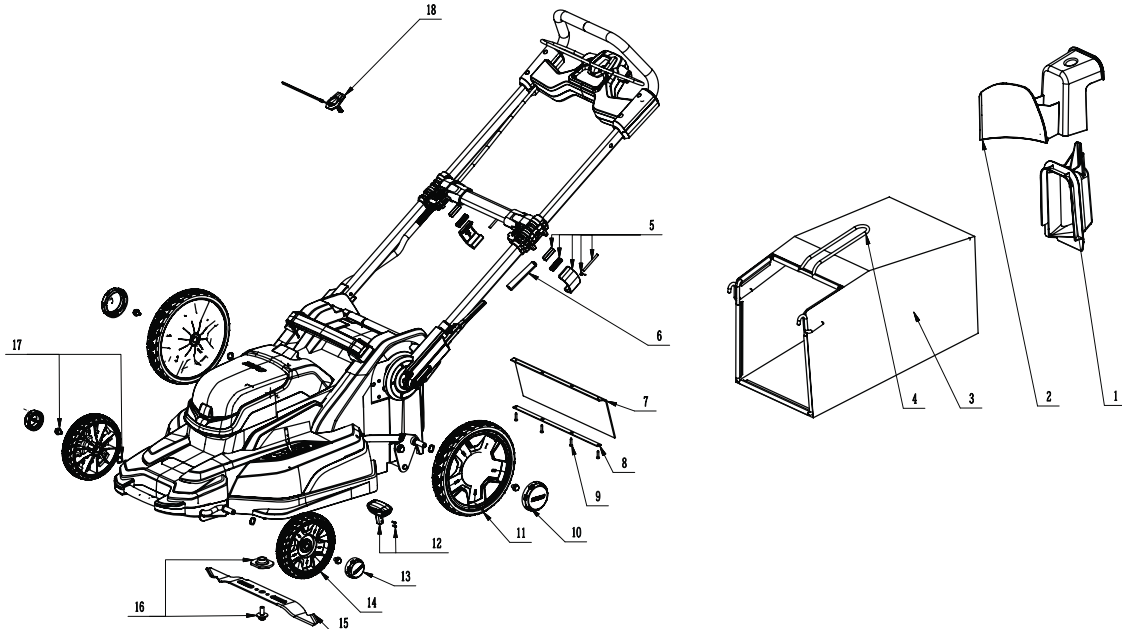

PARTS LIST 56V LITHIUM-ION CORDLESS LAWN MOWER MODEL NUMBER LM2000

The Model Number will be found on the Nameplate attached to the rear discharge door of the lawn mower. Always mention the Model Number when ordering parts for this tool.

EXPLODED VIEW

PARTS LIST

No.	Part Number	Part Name	Quantity
1	3126785000	Side Discharge Chute	1
2	3126762000	Mulching Insert	1
3	3800095000	Grass bag	1
4	3705442000	Bag Frame	1
5	2823714000	Handle-Locking Clamp Set	1
6	3126779000	Quick-Adjust Lever Cover	1
7	3127083000	Trailing Shield	1
8	3705441000	Steel Bar	1
9	5610042000	Screw Set (Trailing Shield)	4
10	3126765000	Rear Hubcap	2
11	2823663000	Rear Wheel Assembly	2
12	2823707000	Height-Adjust Handle Set	1
13	3126769000	Front Hubcap	2
14	2823662000	Front Wheel Assembly	2
15	3705369000	Blade	1
16	2823708000	Bolt and Flanges Set	1
17	2823706000	Bolt and Washer Set	4
18	2823802000	Safety key with Cord	1