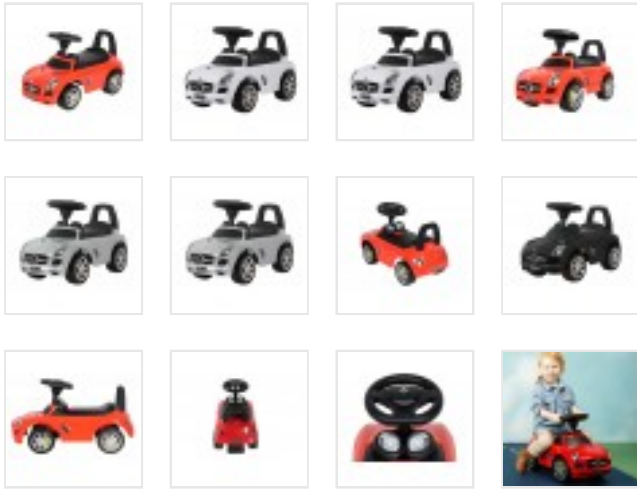

Best Ride On Cars

S
0

Ride on Cars Parts & Accessories

[Home](#) » [Ride on Cars](#) » [Mercedes Push Car](#)

Mercedes Push Car

Brand: Best Ride On Cars
Product Code: Big 2 Seater 1
Availability: In Stock

Available Options

* Colors Available:

--- Please Select --- ▼

Qty:

Add to Cart

Description

Mercedes Push Car features:

- Officially Licensed Mercedes Benz Push Car
- Steering Wheel needs batteries to play horn and music
- Weight : 7 Lbs
- 1-3 Years