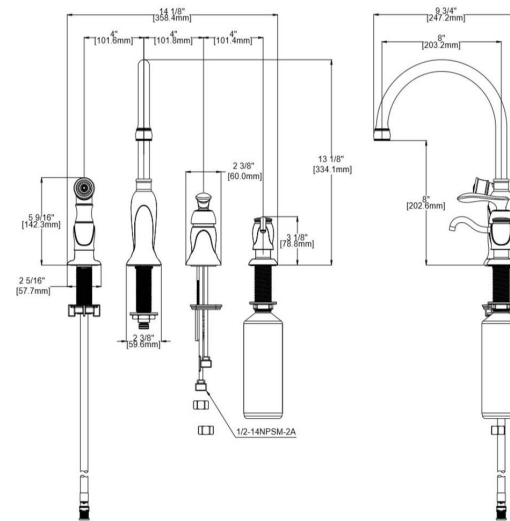

### Madison Single-Handle Kitchen Faucet with Side Sprayer with Soap Dispenser Oil Rubbed Bronze

## SPECIFICATIONS

<b>MATERIAL:</b>	Hybrid	<b>FLOW RATE:</b>	1.8 GPM
<b>HANDLE MATERIAL:</b>	Zinc	<b>LOW FLOW:</b>	Yes
<b>SPOUT MATERIAL:</b>	N/A	<b>HANDLES - CONFIGURATION:</b>	Single Handle
<b>CARTRIDGE MATERIAL:</b>	Ceramic	<b>HANDLE REACH:</b>	2.95"
<b>WATERWAY MATERIAL:</b>	Brass	<b>SPRAYER INCLUDED:</b>	Yes
<b>SPRAYER MATERIAL:</b>	N/A	<b>SPRAYER HOSE LENGTH:</b>	N/A
<b>DRAIN MATERIAL:</b>	N/A	<b>SPRAYER TYPE:</b>	N/A
<b>FAUCET TYPE:</b>	Kitchen Single Handle	<b>SOAP DISPENSER INCLUDED:</b>	Yes
<b>MOUNTING TYPE:</b>	Deck Mount	<b>QUICK ATTACH INCLUDED:</b>	Yes
<b>MOUNTING HOLES:</b>	4	<b>DIMENSIONS WITH DECK PLATE:</b>	8" L x 9.75" W x 13.4" D
<b>MAX DECK THICKNESS:</b>	2.36"	<b>WEIGHT WITH DECK PLATE:</b>	4.88 lbs.
<b>DECK PLATE - INCLUDED:</b>	N/A	<b>DIMENSIONS W/O DECK PLATE:</b>	14.09" L x 9.72" W x 13.15" D
<b>SPOUT REACH:</b>	7.99"	<b>WEIGHT W/O DECK PLATE:</b>	5.01 lbs.
<b>SPOUT HEIGHT:</b>	7.99"	<b>PVD FINISH:</b>	No