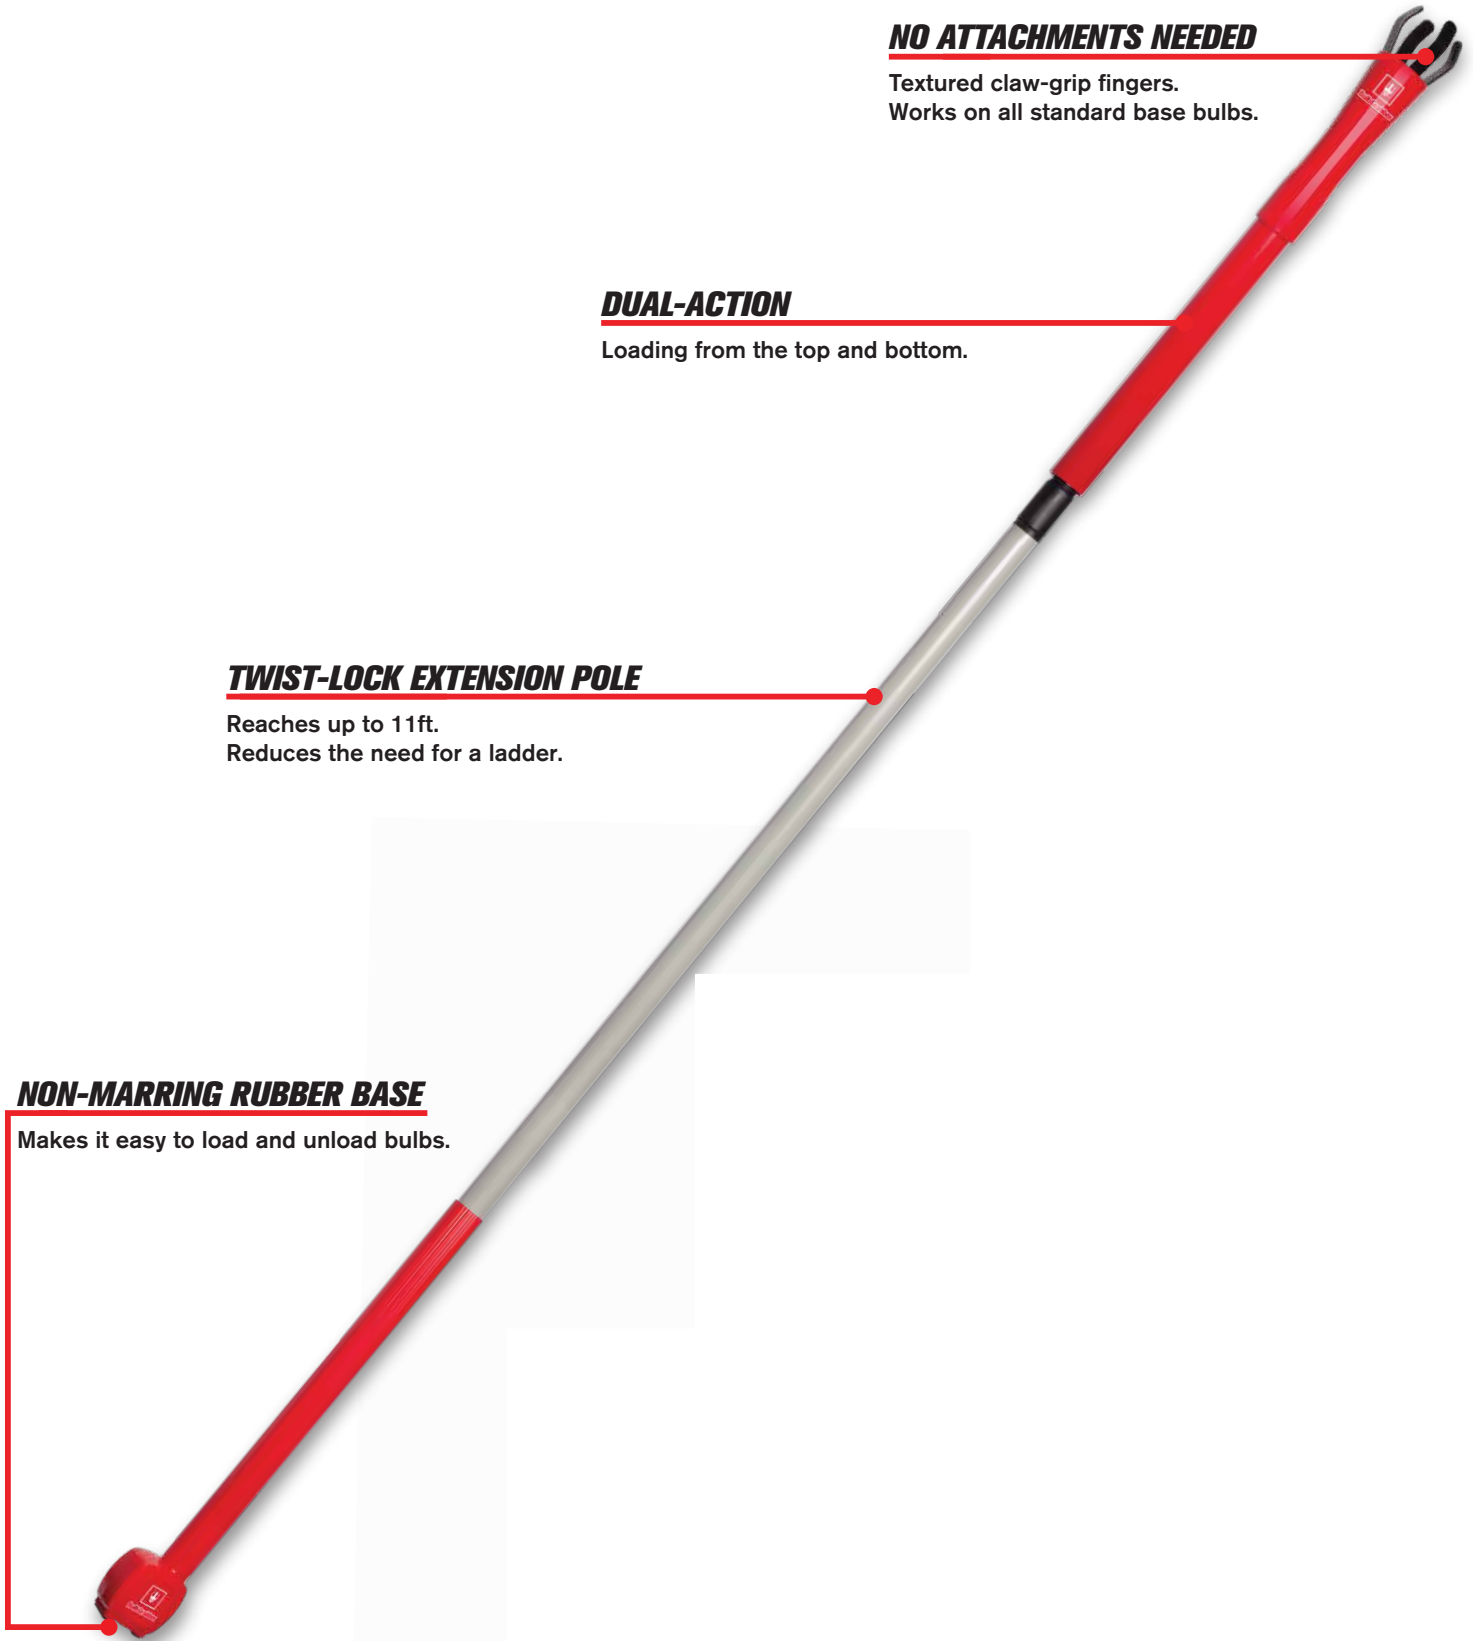

Bulb GrabberTM
UNIVERSAL LIGHT BULB CHANGER

**ALL
-IN-
ONE**

**NO ATTACHMENTS
NEEDED**

**NO ATTACHMENTS
NEEDED**

Textured claw-grip fingers.
Works on all standard base bulbs.

**TWIST-LOCK
EXTENSION POLE**

Reaches up to 11ft.
Reduces the need for a ladder.

**DUAL-
ACTION**

Loading from the
top and bottom.

**NON-MARRING
RUBBER BASE**

Makes it easy to load
and unload bulbs.

Bulb GrabberTM

UNIVERSAL LIGHT BULB CHANGER

NO ATTACHMENTS NEEDED

Textured claw-grip fingers.
Works on all standard base bulbs.

DUAL-ACTION

Loading from the top and bottom.

TWIST-LOCK EXTENSION POLE

Reaches up to 11ft.
Reduces the need for a ladder.

NON-MARRING RUBBER BASE

Makes it easy to load and unload bulbs.

1-Year Manufacturer's Warranty
Located Inside Package