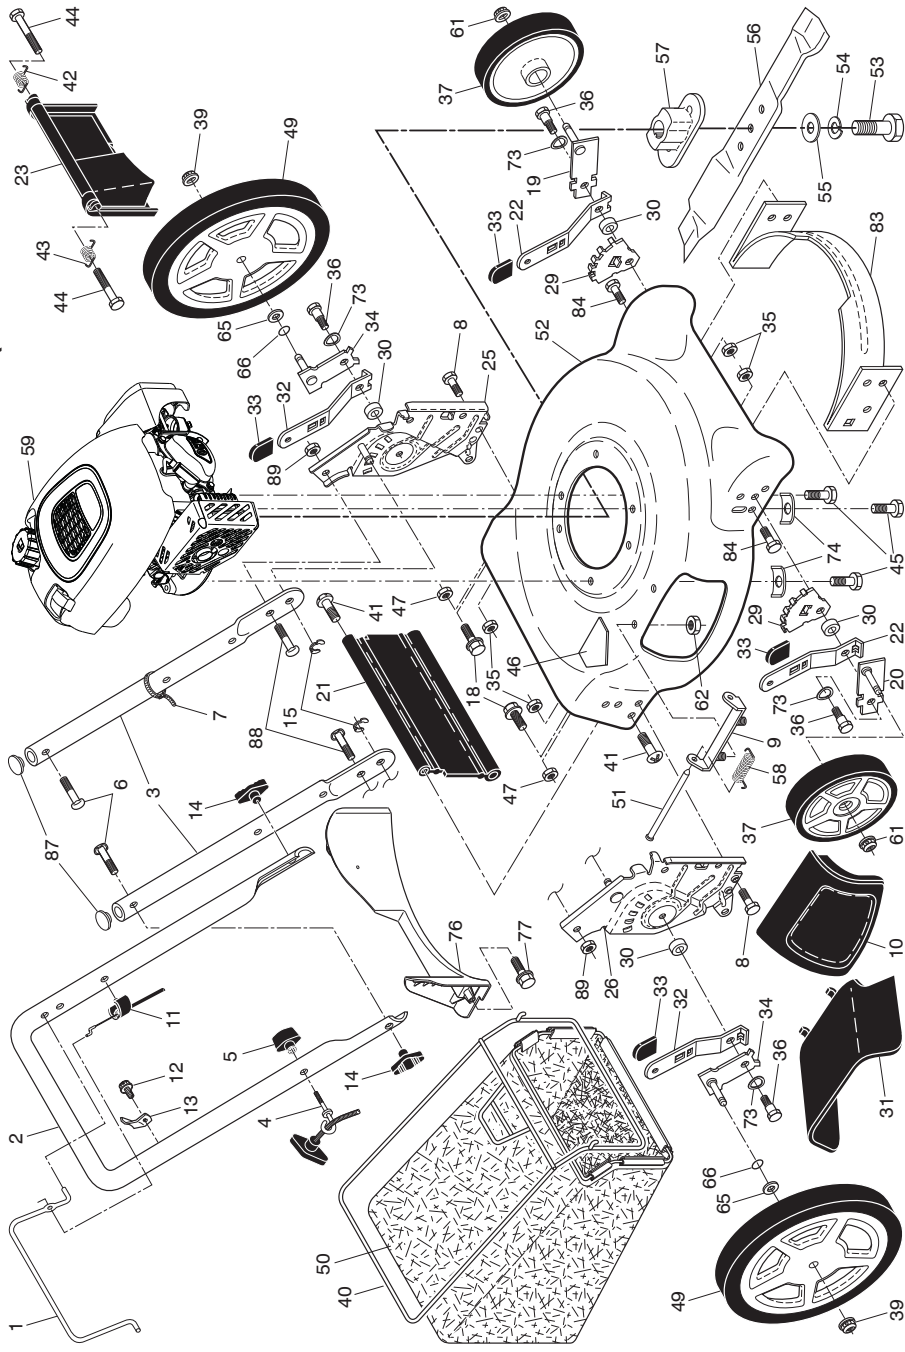

ILLUSTRATED PARTS LIST

POULAN[®]PRO

ROTARY LAWN MOWER

MODEL NUMBER: **PR174N21RH3**

MFG. ID. NUMBER: **96132010600**

POULAN PRO LAWN MOWER -- MODEL NUMBER PR174N21RH3 (MFG. ID. NO. 96132010600)

POULAN PRO LAWN MOWER -- MODEL NUMBER PR174N21RH3 (MFG. ID. NO. 96132010600)

IMPORTANT: Use only Original Equipment Manufacturer (O.E.M.) replacement parts. Failure to do so could be hazardous, damage your lawn mower and void your warranty.

NOTE: All component dimensions given in U.S. inches. 1 inch = 25.4 mm.