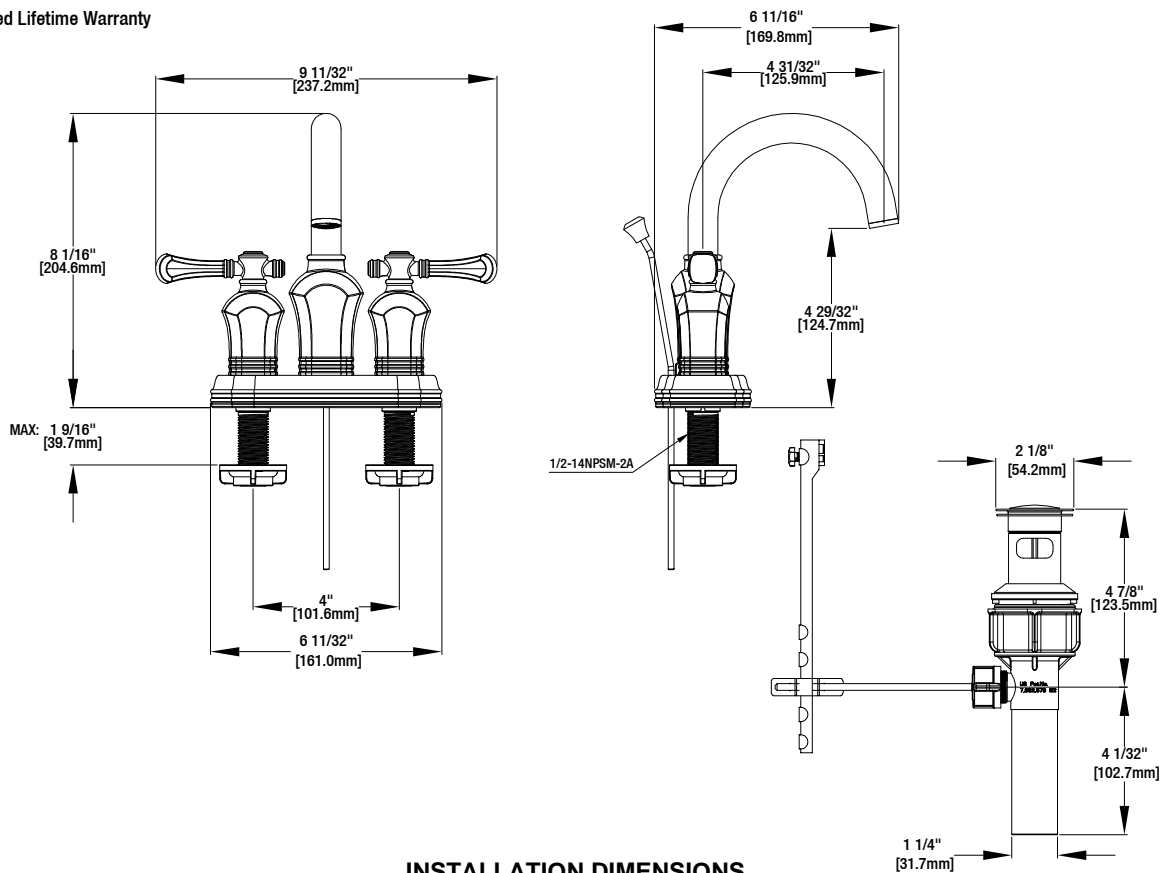

WARRANTY

- Limited Lifetime Warranty

INSTALLATION DIMENSIONS

Pegasus reserves the right to make changes in specifications and materials and to change and discontinue models, both without notice or obligation. Dimensions are for reference only.