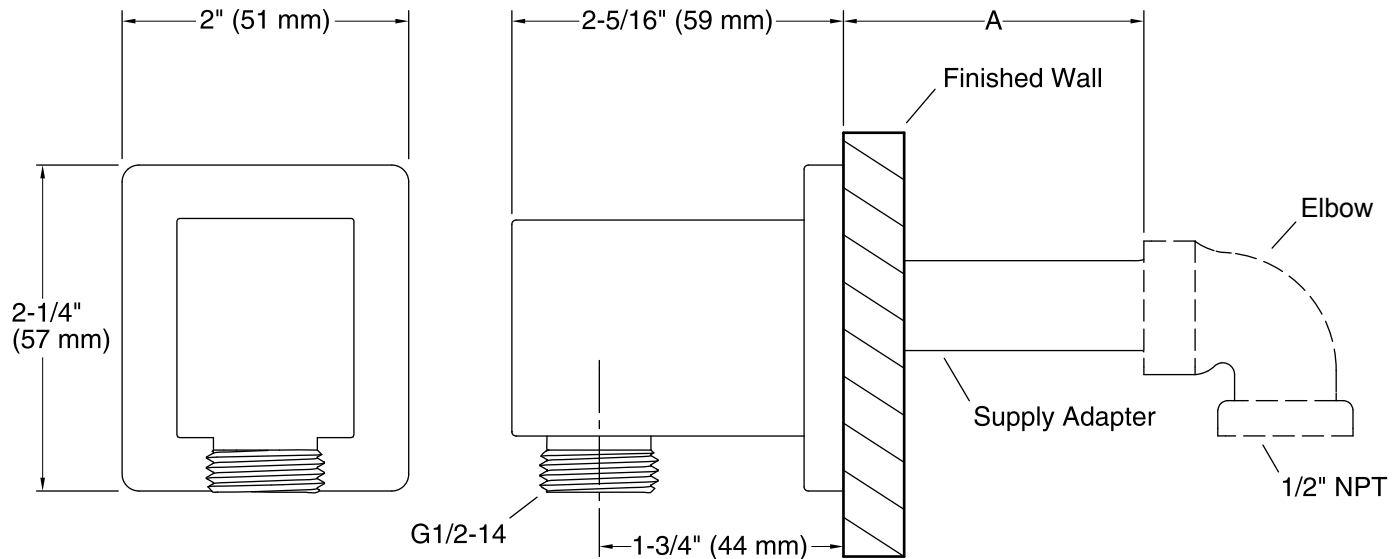

### Product Specification

Supply elbow shall be 2-5/16" (59 mm) in length, 2" (51mm) in width, and 2-1/4" (57 mm) in height. Supply elbow shall be of metal construction. Supply elbow shall be for wall-mount installation. Supply elbow shall be KOHLER Model K-98350.

### Installation Notes

Install this product according to the installation guide.

**IMPORTANT!** Verify and ensure the "A" dimension (from the supply elbow to the finished wall surface).