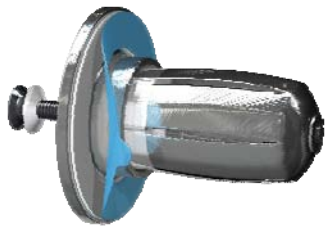

**WORLD'S STRONGEST
FIXTURES AND FASTENERS**

WingIts' Fastening Systems - PATENTED WORLDWIDE

**Stainless Steel Beast
"SSB" Grab Bar Wingt
SSBGBW40**

**Reverse Grab Bar Wingt
(2" X 3" Frame)
SRGBW40**

**Suspension Wingt
XGBW40**

**Bath Accessory Wingt
BAW30**

**Refined Engineered Safety
"RES" Grab Bar Wingt
RESGBW35**

**MASTER Anchor
MAW35**

**Generic Commercial Wingt
GCW40**

**Side Set Screw Wingt
SSGBW40**

**Counter Top Wingt
CTW40**