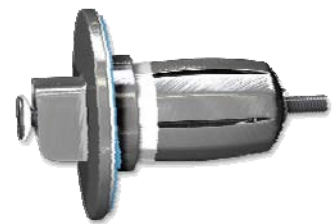

**WORLD'S STRONGEST
FIXTURES AND FASTENERS**

WingIts' Fastening Systems - PATENTED WORLDWIDE

**Stainless Steel Beast
"SSB" Grab Bar Wingt
SSBGBW40**

**Reverse Grab Bar Wingt
(2" X 3" Frame)
SRGBW40**

**Suspension Wingt
XGBW40**

**Bath Accessory Wingt
BAW30**

**Refined Engineered Safety
"RES" Grab Bar Wingt
RESGBW35**

**MASTER Anchor
MAW35**

**Generic Commercial Wingt
GCW40**

**Side Set Screw Wingt
SSGBW40**

**Counter Top Wingt
CTW40**