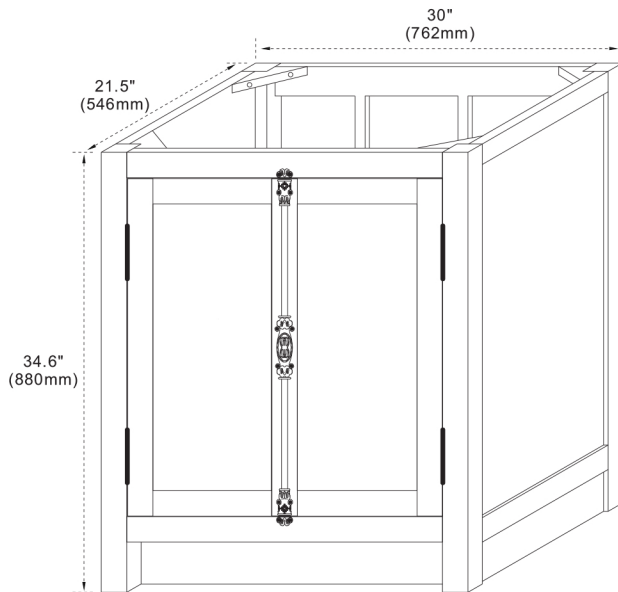

Model: 400100

FEATURES

1. Single 20" rectangular undermount sink cutout;
2. 8" wide spread faucet holes;
3. 4" height backsplash included;
4. Thickness laminated to 1.2"

TOP COLORS/FINISHES

WM - Natural White Carrara marble;
BG - Natural Black Galaxy Granite;
GY - Natural Grey Granite;
WE - White Engineer Quartz