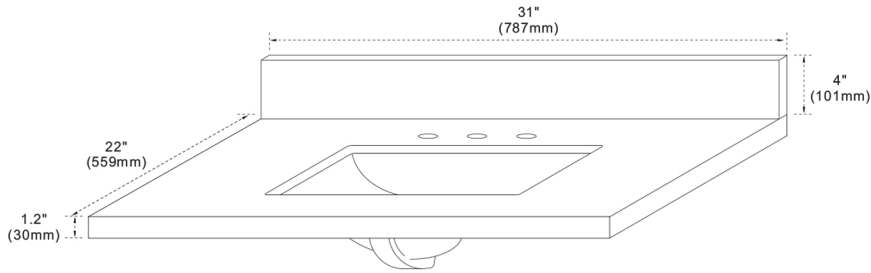

Model: 400100

FEATURES

1. Single 20" rectangular undermount sink cutout;
2. 8" wide spread faucet holes;
3. 4" height backsplash included;
4. Thickness laminated to 1.2"

TOP COLORS/FINISHES

WM - Natural White Carrara marble;
BG - Natural Black Galaxy Granite;
GY - Natural Grey Granite;
WE - White Engineer Quartz