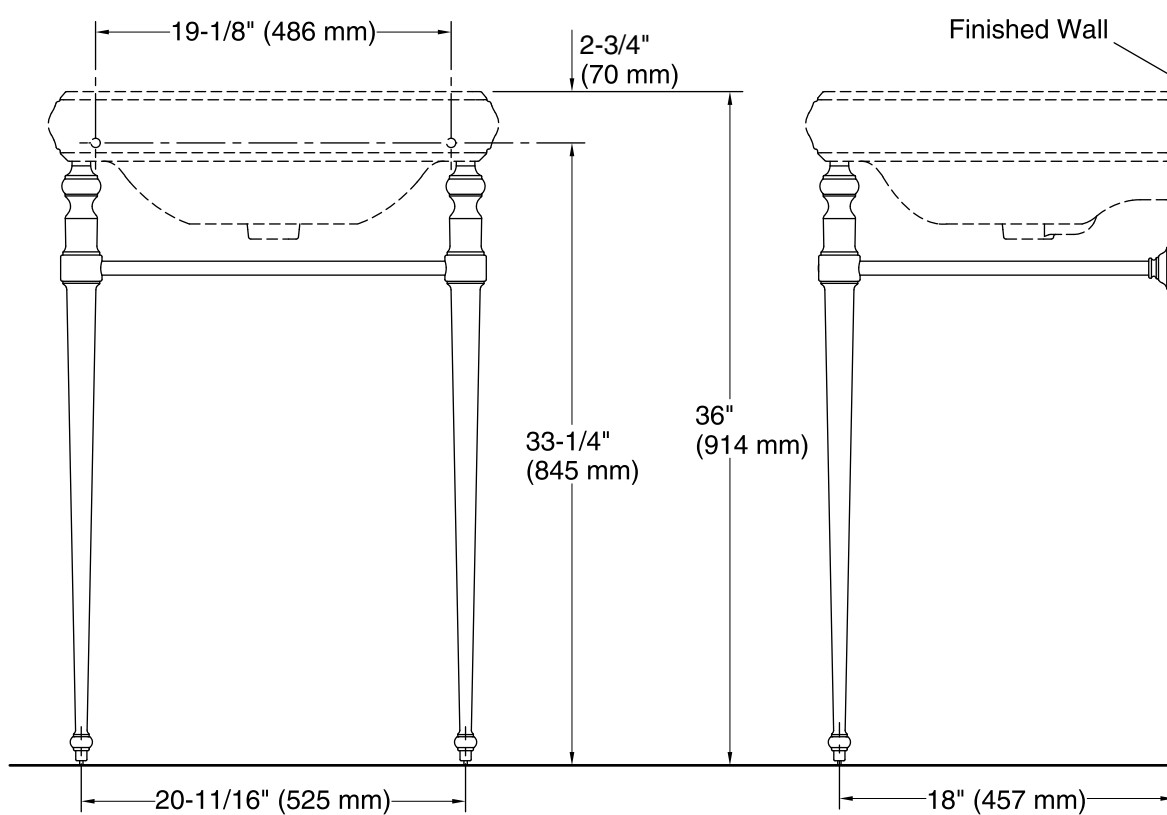

Technical Information

All product dimensions are nominal.

Notes

Install this product according to the installation instructions.