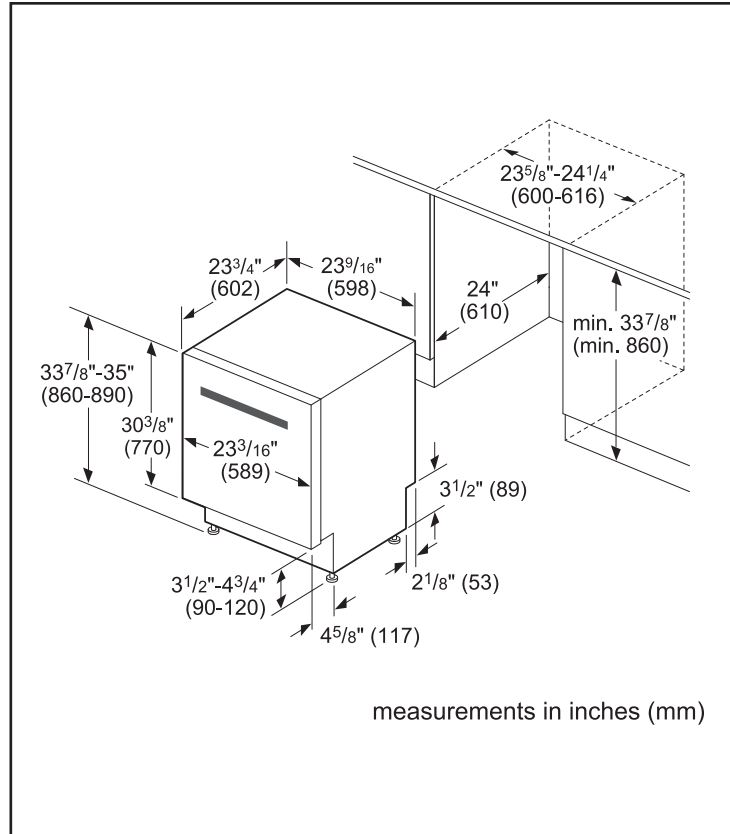

24" Pocket Handle Dishwasher

800 Series – Stainless Steel SHPM78Z55N

BOSCH

Invented for life

Installation Details

Accessories: To purchase Bosch accessories, cleaners & parts please visit www.bosch-home.com/us/store or call 1-800-944-2904 (Mon to Fri 5 am to 6 pm PST, Sat 6 am to 3 pm PST).

Notes: All height, width and depth dimensions are shown in inches. BSH reserves the absolute and unrestricted right to change product materials and specifications, at any time, without notice. Consult the product's installation instructions for final dimensional data and other details prior to making cutout.

Warranties: Please see Use & Care manual or Bosch website for statement of limited warranty.

For more information on our entire line of products, go to www.bosch-home.com/us or call 1-800-944-2904

© BSH Home Appliances Corporation. All rights reserved. Bosch is a registered trademark of Robert Bosch GmbH.