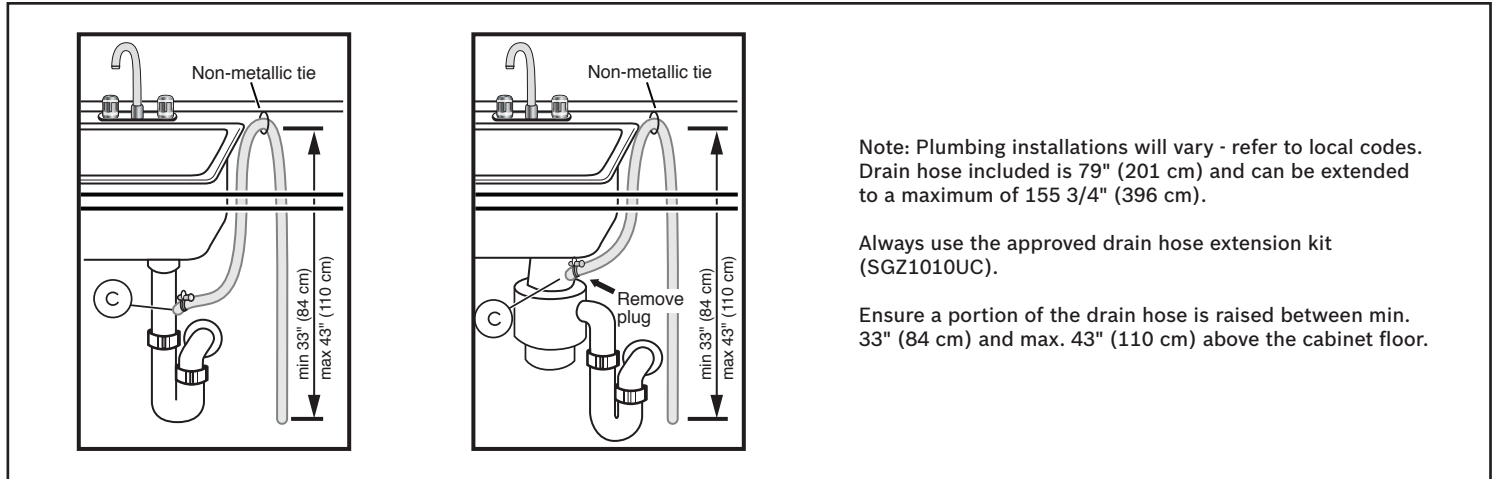

Notes: All height, width and depth dimensions are shown in inches. BSH reserves the absolute and unrestricted right to change product materials and specifications, at any time, without notice. Consult the product's installation instructions for final dimensional data and other details prior to making cutout.

24" Pocket Handle Dishwasher

800 Series – Stainless Steel SHPM78Z55N

BOSCH

Invented for life

Installation Details

Accessories: To purchase Bosch accessories, cleaners & parts please visit www.bosch-home.com/us/store or call 1-800-944-2904 (Mon to Fri 5 am to 6 pm PST, Sat 6 am to 3 pm PST).