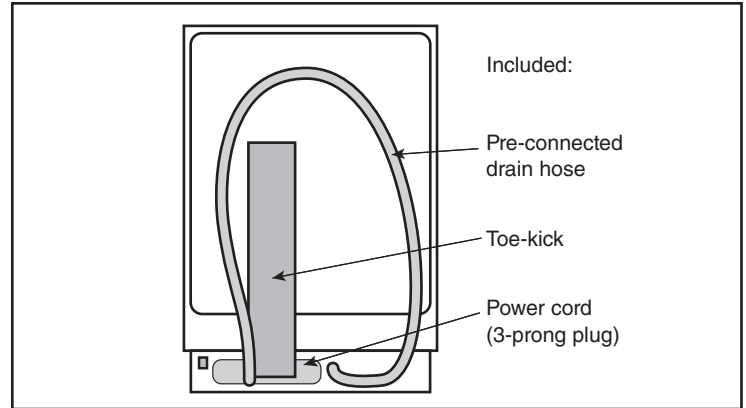

24" Pocket Handle Dishwasher

800 Series – Stainless Steel SHPM78Z55N

BOSCH

Invented for life

Installation Details

Accessories: To purchase Bosch accessories, cleaners & parts please visit www.bosch-home.com/us/store or call 1-800-944-2904 (Mon to Fri 5 am to 6 pm PST, Sat 6 am to 3 pm PST).

Notes: All height, width and depth dimensions are shown in inches. BSH reserves the absolute and unrestricted right to change product materials and specifications, at any time, without notice. Consult the product's installation instructions for final dimensional data and other details prior to making cutout.