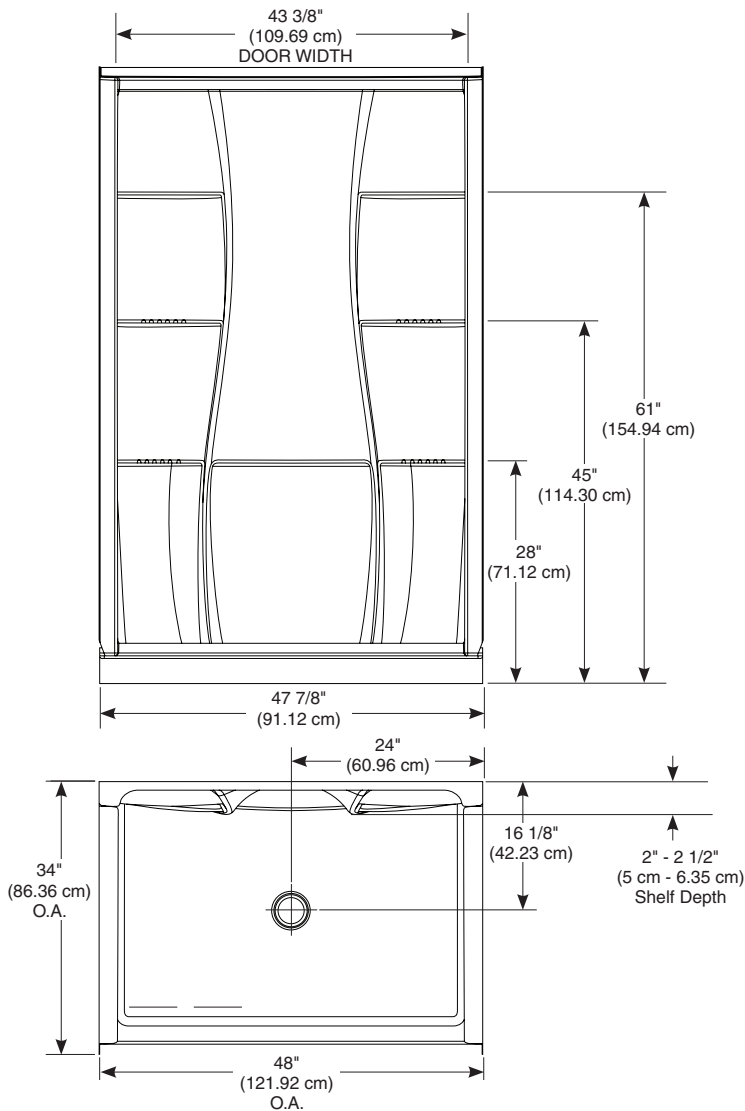

see what Delta can do^{SM}

**CLASSIC 400
48" X 34" SHOWER**

- 40084 3-Piece Shower Wall Set
- 40074 Center Drain Shower Base
- Made with ProCrylic™ high-gloss acrylic
- Textured Bottom
- Direct-to-Stud Installation
- 10 Year Limited Residential Warranty
- 1 Year Limited Commercial Warranty

COLOR/FINISH

- White

COMPLIES WITH:

- CSA B45.5/IAPMO Z124

GREENGUARD Certified products are certified to GREENGUARD standards for low chemical emissions into indoor air during product usage. For more information, visit ul.com/gg

55 E 111th Street, Indianapolis, Indiana 46280
350 South Edgeware Road, St. Thomas, ON N5P 4L1
© 2018 Masco Corporation of Indiana