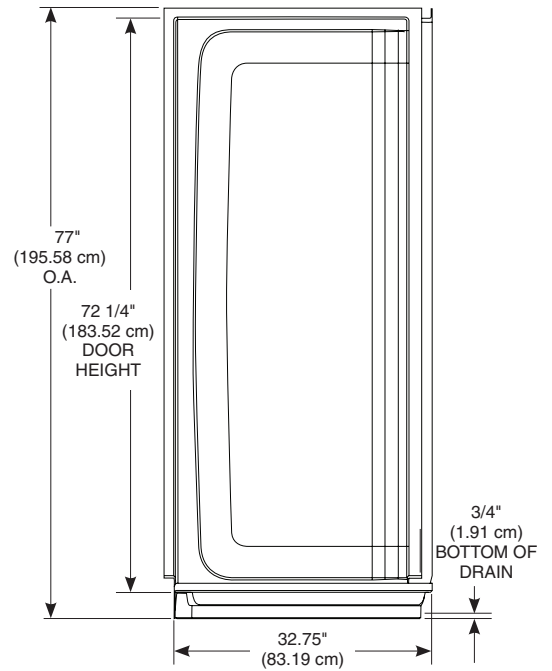

see what Delta can do^{SM}

**CLASSIC 400
48" X 34" SHOWER**

- 40084 3-Piece Shower Wall Set
- 40074 Center Drain Shower Base
- Made with ProCrylic™ high-gloss acrylic
- Textured Bottom
- Direct-to-Stud Installation
- 10 Year Limited Residential Warranty
- 1 Year Limited Commercial Warranty

COLOR/FINISH

- White

COMPLIES WITH:

- CSA B45.5/IAPMO Z124

GREENGUARD Certified products are certified to GREENGUARD standards for low chemical emissions into indoor air during product usage. For more information, visit ul.com/gg

55 E 111th Street, Indianapolis, Indiana 46280
350 South Edgeware Road, St. Thomas, ON N5P 4L1
© 2018 Masco Corporation of Indiana