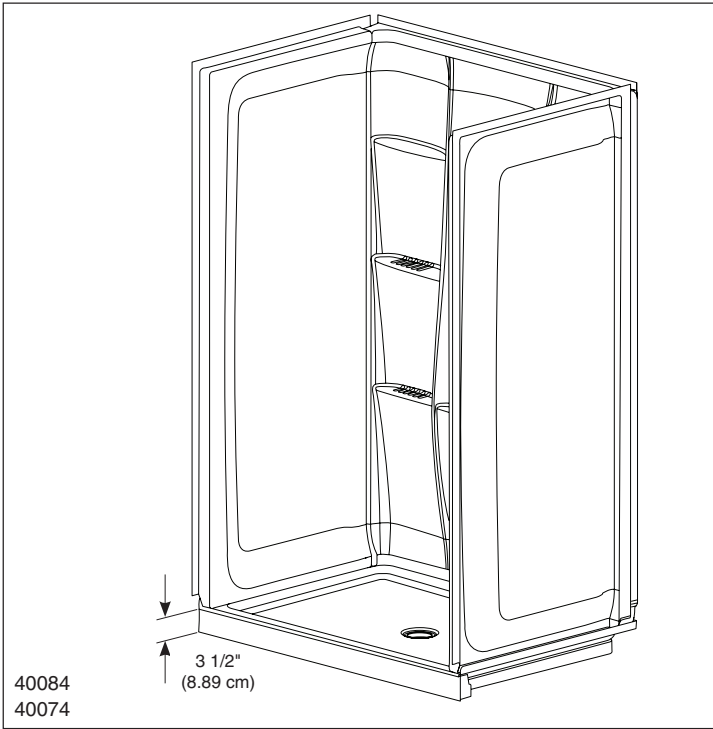

see what Delta can do^{SM}

**CLASSIC 400
48" X 34" SHOWER**

- 40084 3-Piece Shower Wall Set
- 40074 Center Drain Shower Base
- Made with ProCrylic™ high-gloss acrylic
- Textured Bottom
- Direct-to-Stud Installation
- 10 Year Limited Residential Warranty
- 1 Year Limited Commercial Warranty

COLOR/FINISH

- White

COMPLIES WITH:

- CSA B45.5/IAPMO Z124

GREENGUARD Certified products are certified to GREENGUARD standards for low chemical emissions into indoor air during product usage. For more information, visit ul.com/gg

55 E 111th Street, Indianapolis, Indiana 46280
350 South Edgeware Road, St. Thomas, ON N5P 4L1
© 2018 Masco Corporation of Indiana