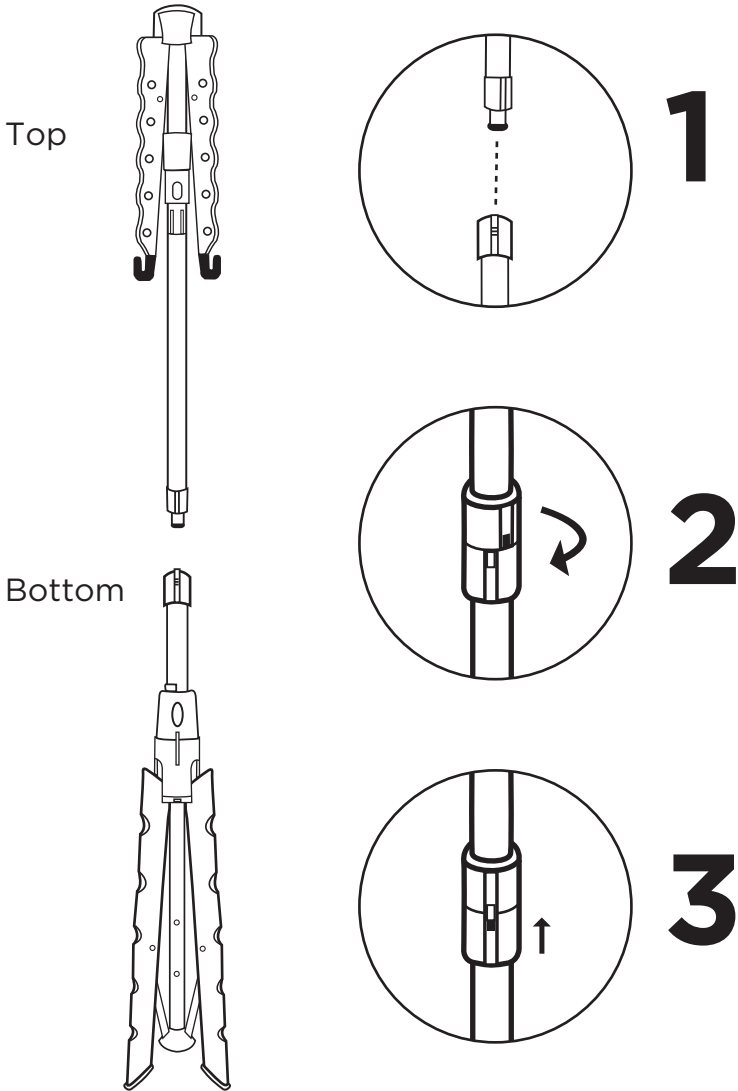

DRY-02118

folding tripod air drying rack

26 in L x 26 in W x 64.5 in H (66 cm L x 66 cm W x 163.8 cm H)

ASSEMBLY

1. Insert Top section into the Bottom section.
2. Turn the Top section clockwise.
3. When locking tab is aligned slide locking tab up.

ASSEMBLY

4

5

** Please note each dryer arm has a maximum load capacity of 5 pounds. Distribute weight with heavier items closest to the dryer post.*

4. Press button on the Bottom collar to fold out legs.
(Press again to release legs and fold them in).
5. Lift up on drying arms to fold them out.
(Press button on Top collar to fold drying arms in).