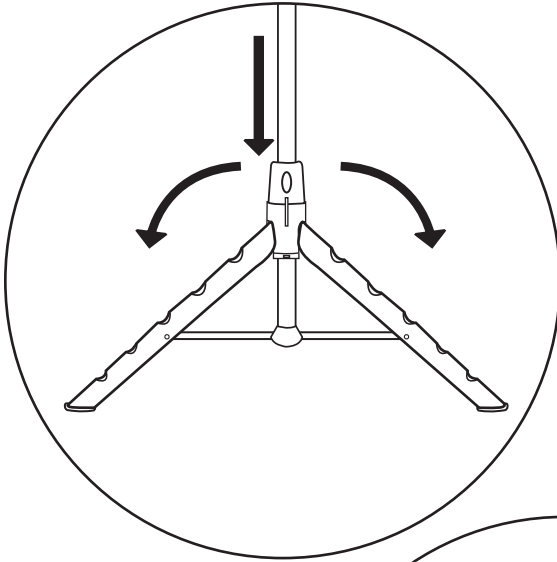

DRY-02118

folding tripod air drying rack

26 in L x 26 in W x 64.5 in H (66 cm L x 66 cm W x 163.8 cm H)

ASSEMBLY

1. Insert Top section into the Bottom section.
2. Turn the Top section clockwise.
3. When locking tab is aligned slide locking tab up.

ASSEMBLY

4

5

** Please note each dryer arm has a maximum load capacity of 5 pounds. Distribute weight with heavier items closest to the dryer post.*

4. Press button on the Bottom collar to fold out legs.
(Press again to release legs and fold them in).
5. Lift up on drying arms to fold them out.
(Press button on Top collar to fold drying arms in).