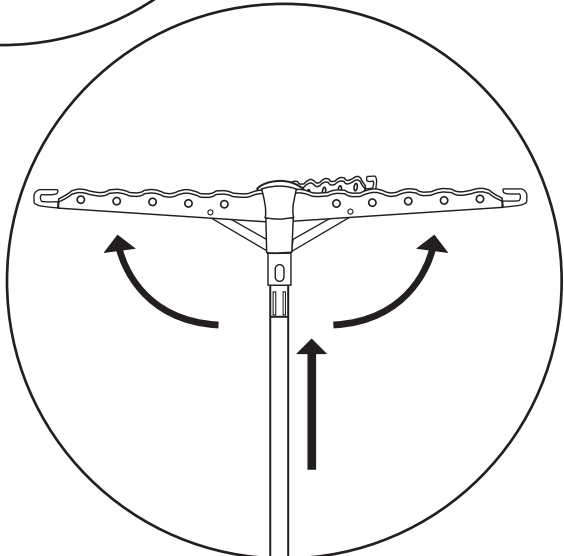

DRY-02118

folding tripod air drying rack

26 in L x 26 in W x 64.5 in H (66 cm L x 66 cm W x 163.8 cm H)

ASSEMBLY

1. Insert Top section into the Bottom section.
2. Turn the Top section clockwise.
3. When locking tab is aligned slide locking tab up.

ASSEMBLY

4

5

** Please note each dryer arm has a maximum load capacity of 5 pounds. Distribute weight with heavier items closest to the dryer post.*

4. Press button on the Bottom collar to fold out legs.
(Press again to release legs and fold them in).
5. Lift up on drying arms to fold them out.
(Press button on Top collar to fold drying arms in).