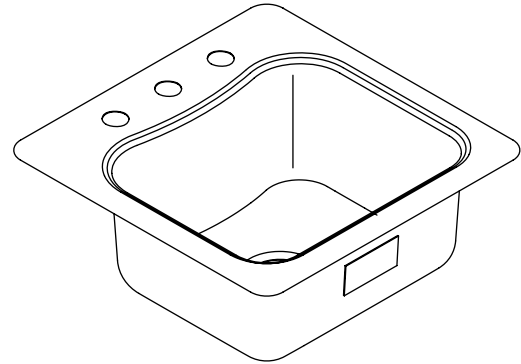

Features

- Self-rimming
- Includes installation hardware
- Single compartment
- 18-gauge stainless steel
- 3-hole (K-3363-3), 2-hole (K-3363-2) or single hole (K-3363-1) faucet punching
- 20" (50.8 cm) x 20" (50.8 cm)

SELF-RIMMING KITCHEN SINK K-3363

Codes/Standards Applicable

Specified model meets or exceeds the following:

- ASME A112.19.3/CSA B45.4

Colors/Finishes

- NA: None applicable

Accessories:

- CP: Polished Chrome
- NA: None applicable
- Other: Refer to Price Book for additional colors/finishes

Product Specification:

The self-rimming sink shall be 20" (50.8 cm) in length and 20" (50.8 cm) in width. Sink shall be made of 18 gauge stainless steel. Sink shall be single compartment. Sink shall be 3-hole (K-3363-3), 2-hole (3363-2) or single hole (3363-1) faucet punched. Sink shall include installation hardware. Sink shall be Kohler Model K-3363-____-____.

STACCATO™

Technical Information

Fixture*:	basin area	water depth
Lavatory	16-1/8" (41 cm) x 13-9/16" (34.4 cm)	8" (20.3 cm)
Drain Hole	3-5/8" (9.2 cm) D.	
Faucet holes	1-7/16" (3.7 cm) D.	

* Approximate measurements for comparison only.