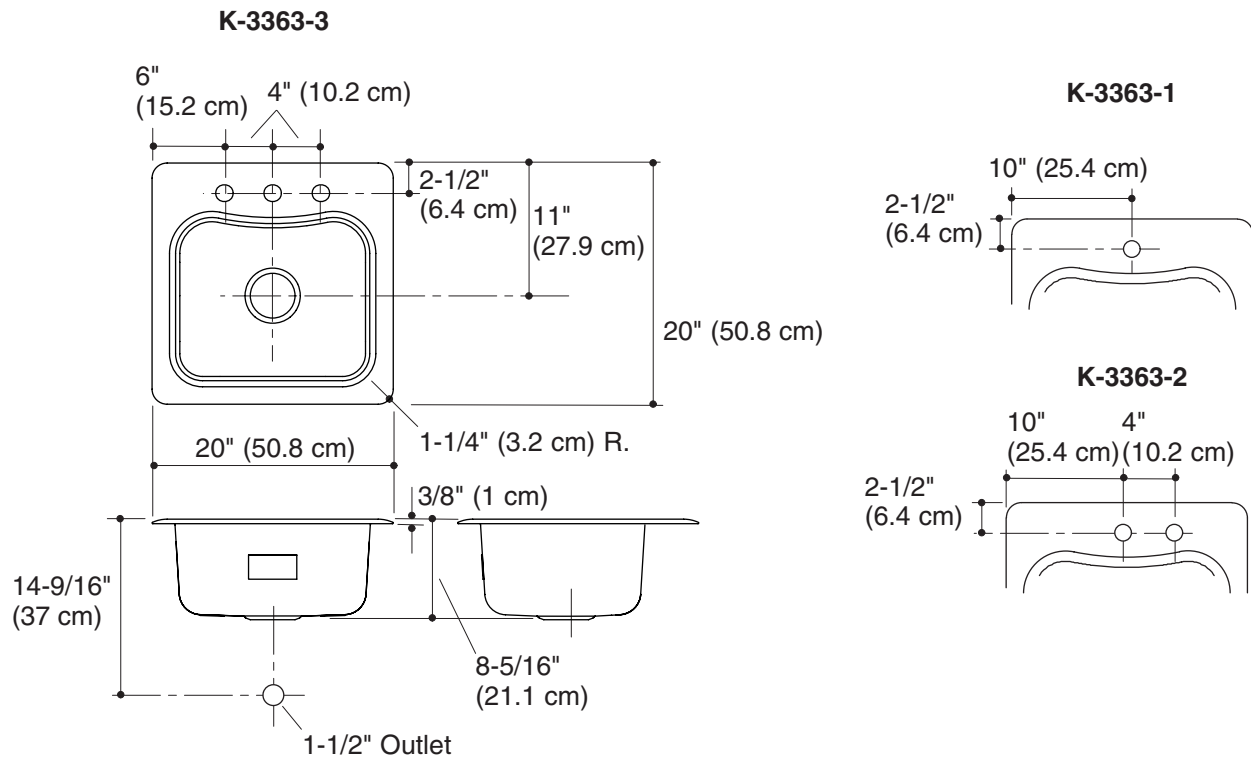

Features

- Self-rimming
- Includes installation hardware
- Single compartment
- 18-gauge stainless steel
- 3-hole (K-3363-3), 2-hole (K-3363-2) or single hole (K-3363-1) faucet punching
- 20" (50.8 cm) x 20" (50.8 cm)

Product Specification:

The self-rimming sink shall be 20" (50.8 cm) in length and 20" (50.8 cm) in width. Sink shall be made of 18 gauge stainless steel. Sink shall be single compartment. Sink shall be 3-hole (K-3363-3), 2-hole (3363-2) or single hole (3363-1) faucet punched. Sink shall include installation hardware. Sink shall be Kohler Model K-3363-____-____.

STACCATO™

Technical Information

Fixture*:	basin area	water depth
Lavatory	16-1/8" (41 cm) x 13-9/16" (34.4 cm)	8" (20.3 cm)
Drain Hole	3-5/8" (9.2 cm) D.	
Faucet holes	1-7/16" (3.7 cm) D.	

* Approximate measurements for comparison only.

Included components:	
Installation hardware	1036072

Installation Notes

Install this product according to the installation guide.

Cutout is 19-1/2" (49.5 cm) x 19-1/2" (49.5 cm) with 1" (2.5 cm) radius corners.