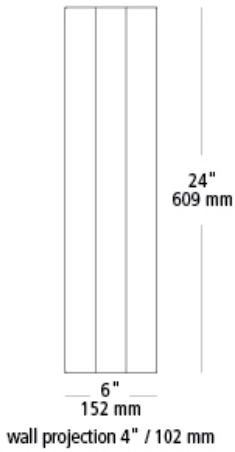

**windfall outdoor**

**DESCRIPTION**

Crisp lines and a slim profile combine in this handsome LED outdoor fixture. The indirect light bounces off the smooth, matte finish of the backplate. Mounts vertically or horizontally. Includes (1) 20 watt 1680 lumen 3000K LED module. ADA compliant. 120v or 277v.

**WEIGHT**

4.63lb / 2.1kg ±

black

silver

**ORDERING INFORMATION**

model	finish	lamp	wet location
<b>OD785</b>	<b>BL</b> black	<b>LED</b> LED module 20w 3000K 120v	<b>W</b> wet location
	<b>SI</b> silver	<b>LED277</b> LED module 20w 3000K 277v	