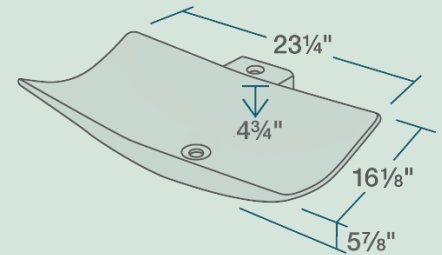

23 1/4" x 16 1/8" x 5 7/8"
 Vessel Installation
 True Vitreous China
 No Hardware Needed
 Lifetime Warranty

Accessories

*Accessories not included

Available Colors

Features

<p>Vessel Installation</p> 	<p>24" Minimum Cabinet Size</p> 	<p>True Vitreous China</p> 	<p>No Hardware Needed</p> 	<p>Limited Lifetime Warranty</p> 	