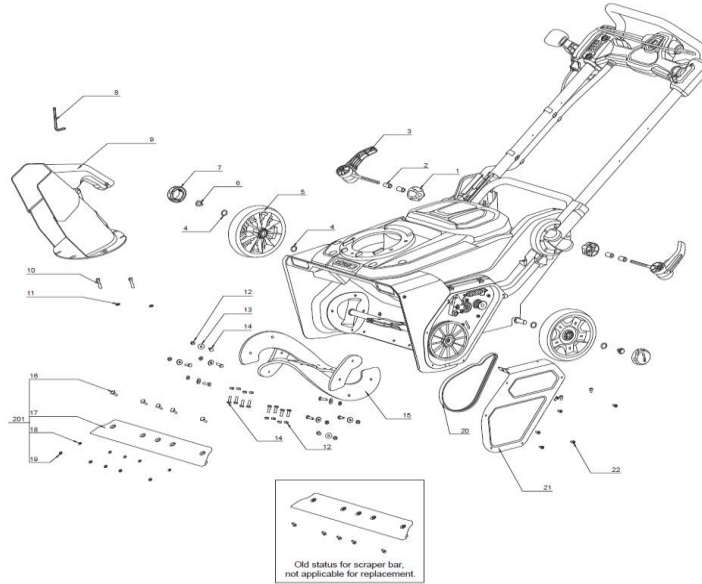

Replacement Parts list

⚠ WARNING: The following parts are subjected to be worn out from normal use. Use only identical replacement parts listed below. Use of parts that do not meet the original equipment specifications may lead to improper performance and compromised safety.

End User Part List_Snow Blower_SNT2100

Index number	Service Part No.	Description	Qty
1	3402804001	Knob	2
2	3520951001	Bush	4
3	2824685002	Adjusting Handle Set	2
4	5650332001	Washer	4
5	2824600002	Wheel Assembly	2
6	5620358001	Flange Bolt	2
7	3126769001	Hubcap	2
8	5680028002	Hexagon Wrench	1
9	2824939001	Chute ASSY	1
10	5620553001	Hexagon Socket Screw	2
11	5650016002	Plain Washer	2
12	5630015005	Prevailing Torque Hexagon Nut	16
13	5650017008	Plain Washer	8
14	5640007005	Hexagon Head Bolt	16
15	2824975001	Rubber Paddle	2
16	5640255001	Hexagon Socket Screw	5
17	3128433001	Scraper Bar	1
18	3660653001	Spring washer	5
19	5630006002	Hexagon Nut	5
20	3800118001	V-Belt	1
21	2824909001	Belt Cover ASSY	1
22	5620559001	Hexagon Socket Screw	8
201	2825138001	Scraper Bar Assembly	1