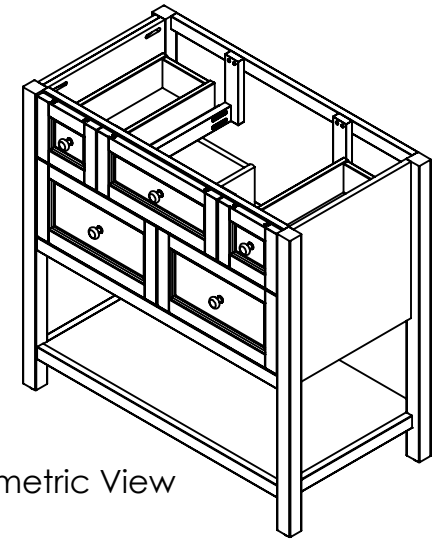

Top View

Isometric View

Front View

Side View

Back View

ITEM:	ALM3619-CH	REV	A
NOMBRE:	Vanity Ashland M		
MATERIAL:	N/A		
DIBUJO	ARB	29/08/16	MATERIAL:
REVISO	ING	29/08/16	
APROBO	R&D	29/08/16	
ESCALA:	1:20	MODELO:	Vanity Ashland M 36 Chocolate