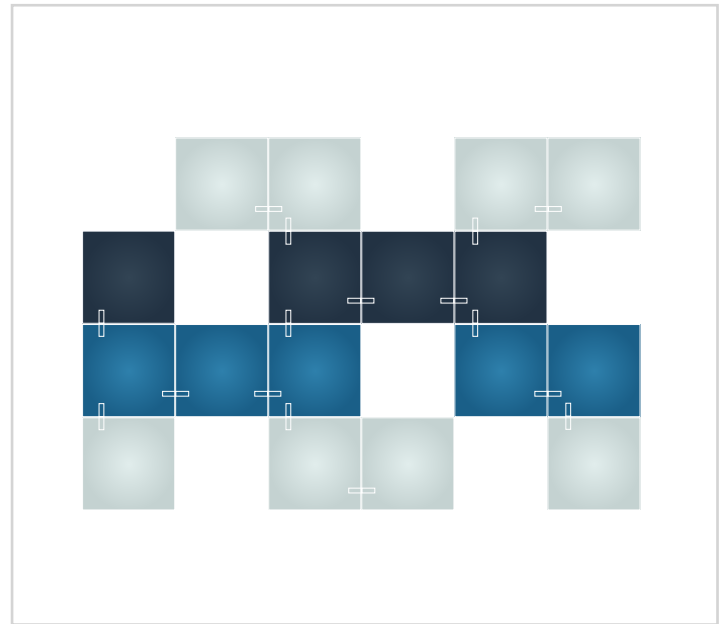

Nanoleaf Canvas Design

The essential Canvas Smarter Kit that's anything but basic. Add a dash of design and color to instantly transform your space.

13 Canvas Squares

Nanoleaf Canvas Design

Add an Expansion Pack to your Canvas Smarter Kit for some extra flair. The perfect accent piece to make a subtle statement.

17 Canvas Squares

Nanoleaf Canvas Design

For those who want to show off their signature style, these Canvas designs will let your unique personality shine through.

21 Canvas Squares

Nanoleaf Canvas Design

The ideal centerpiece for your home, office or studio - let these Canvas layouts inspire your inner artist.