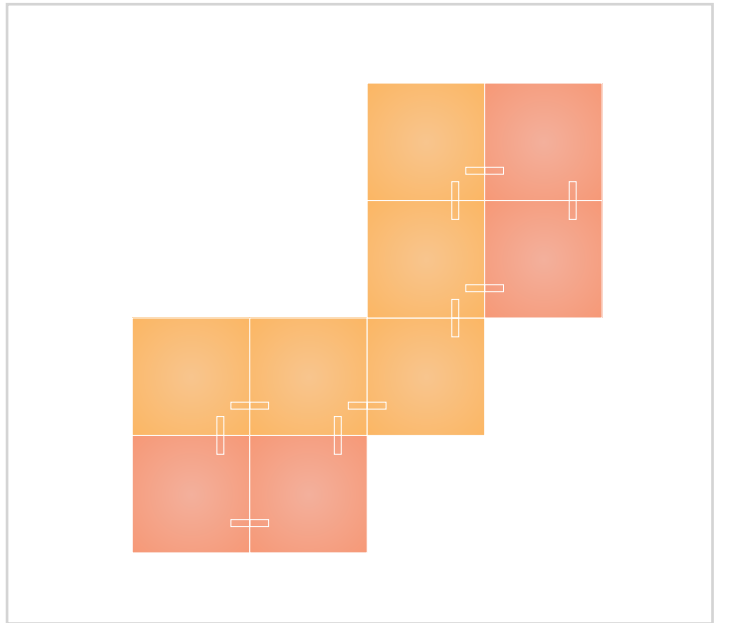

 nanoleaf[®]
Smarter by Design

**Nanoleaf Canvas
Inspirations**

Contents

9 Canvas
Squares
Page 3

13 Canvas
Squares
Page 5

17 Canvas
Squares
Page 7

21 Canvas
Squares
Page 9

9 Canvas Squares

Nanoleaf Canvas Design

The essential Canvas Smarter Kit that's anything but basic. Add a dash of design and color to instantly transform your space.

13 Canvas Squares

Nanoleaf Canvas Design

Add an Expansion Pack to your Canvas Smarter Kit for some extra flair. The perfect accent piece to make a subtle statement.

17 Canvas Squares

Nanoleaf Canvas Design

For those who want to show off their signature style, these Canvas designs will let your unique personality shine through.

21 Canvas Squares

Nanoleaf Canvas Design

The ideal centerpiece for your home, office or studio - let these Canvas layouts inspire your inner artist.