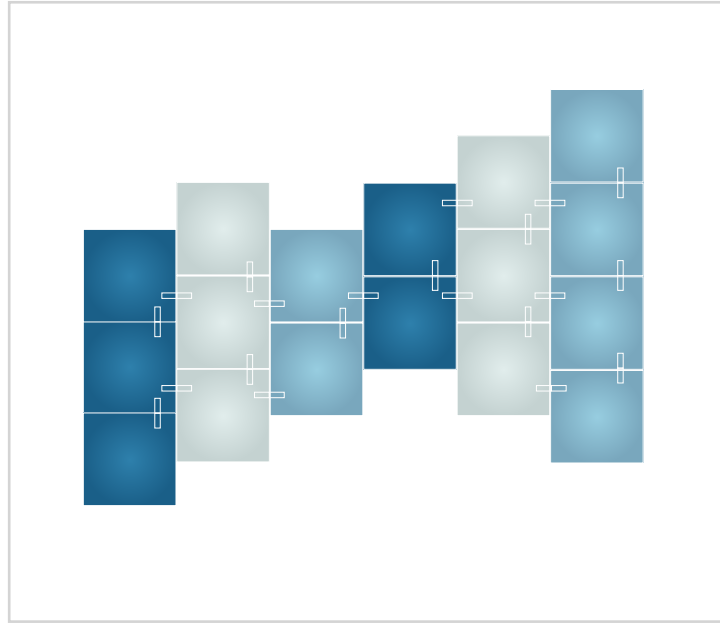

Nanoleaf Canvas Design

The essential Canvas Smarter Kit that's anything but basic. Add a dash of design and color to instantly transform your space.

13 Canvas Squares

Nanoleaf Canvas Design

Add an Expansion Pack to your Canvas Smarter Kit for some extra flair. The perfect accent piece to make a subtle statement.

17 Canvas Squares

Nanoleaf Canvas Design

For those who want to show off their signature style, these Canvas designs will let your unique personality shine through.

21 Canvas Squares

Nanoleaf Canvas Design

The ideal centerpiece for your home, office or studio - let these Canvas layouts inspire your inner artist.