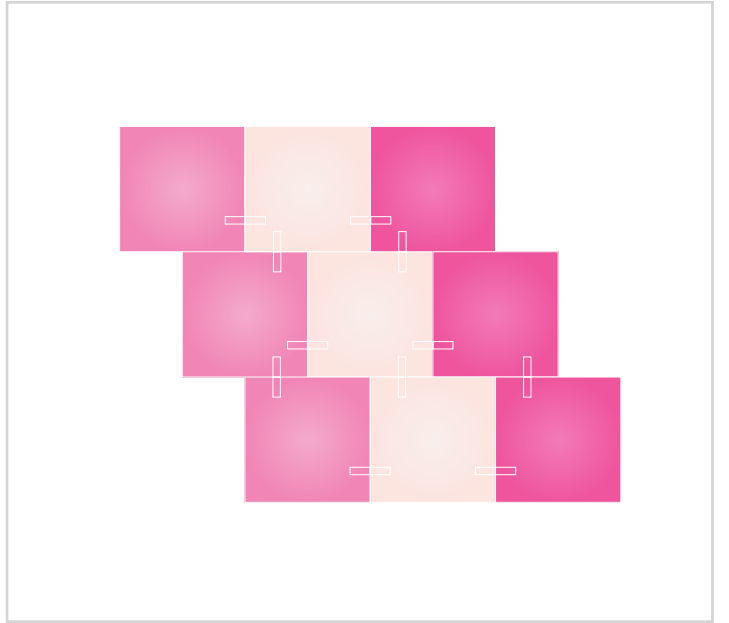

 nanoleaf[®]
Smarter by Design

**Nanoleaf Canvas
Inspirations**

Contents

9 Canvas
Squares
Page 3

13 Canvas
Squares
Page 5

17 Canvas
Squares
Page 7

21 Canvas
Squares
Page 9

9 Canvas Squares

Nanoleaf Canvas Design

The essential Canvas Smarter Kit that's anything but basic. Add a dash of design and color to instantly transform your space.

13 Canvas Squares

Nanoleaf Canvas Design

Add an Expansion Pack to your Canvas Smarter Kit for some extra flair. The perfect accent piece to make a subtle statement.

17 Canvas Squares

Nanoleaf Canvas Design

For those who want to show off their signature style, these Canvas designs will let your unique personality shine through.

21 Canvas Squares

Nanoleaf Canvas Design

The ideal centerpiece for your home, office or studio - let these Canvas layouts inspire your inner artist.