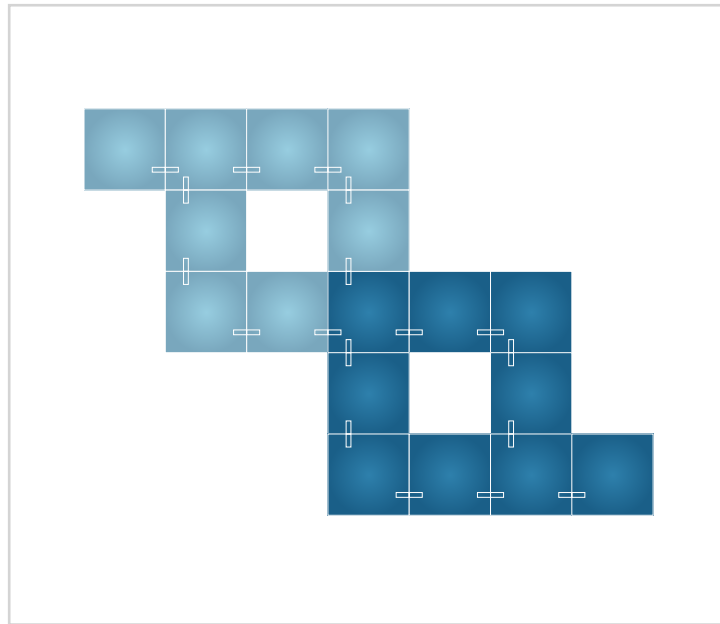

Nanoleaf Canvas Design

The essential Canvas Smarter Kit that's anything but basic. Add a dash of design and color to instantly transform your space.

13 Canvas Squares

Nanoleaf Canvas Design

Add an Expansion Pack to your Canvas Smarter Kit for some extra flair. The perfect accent piece to make a subtle statement.

17 Canvas Squares

Nanoleaf Canvas Design

For those who want to show off their signature style, these Canvas designs will let your unique personality shine through.

21 Canvas Squares

Nanoleaf Canvas Design