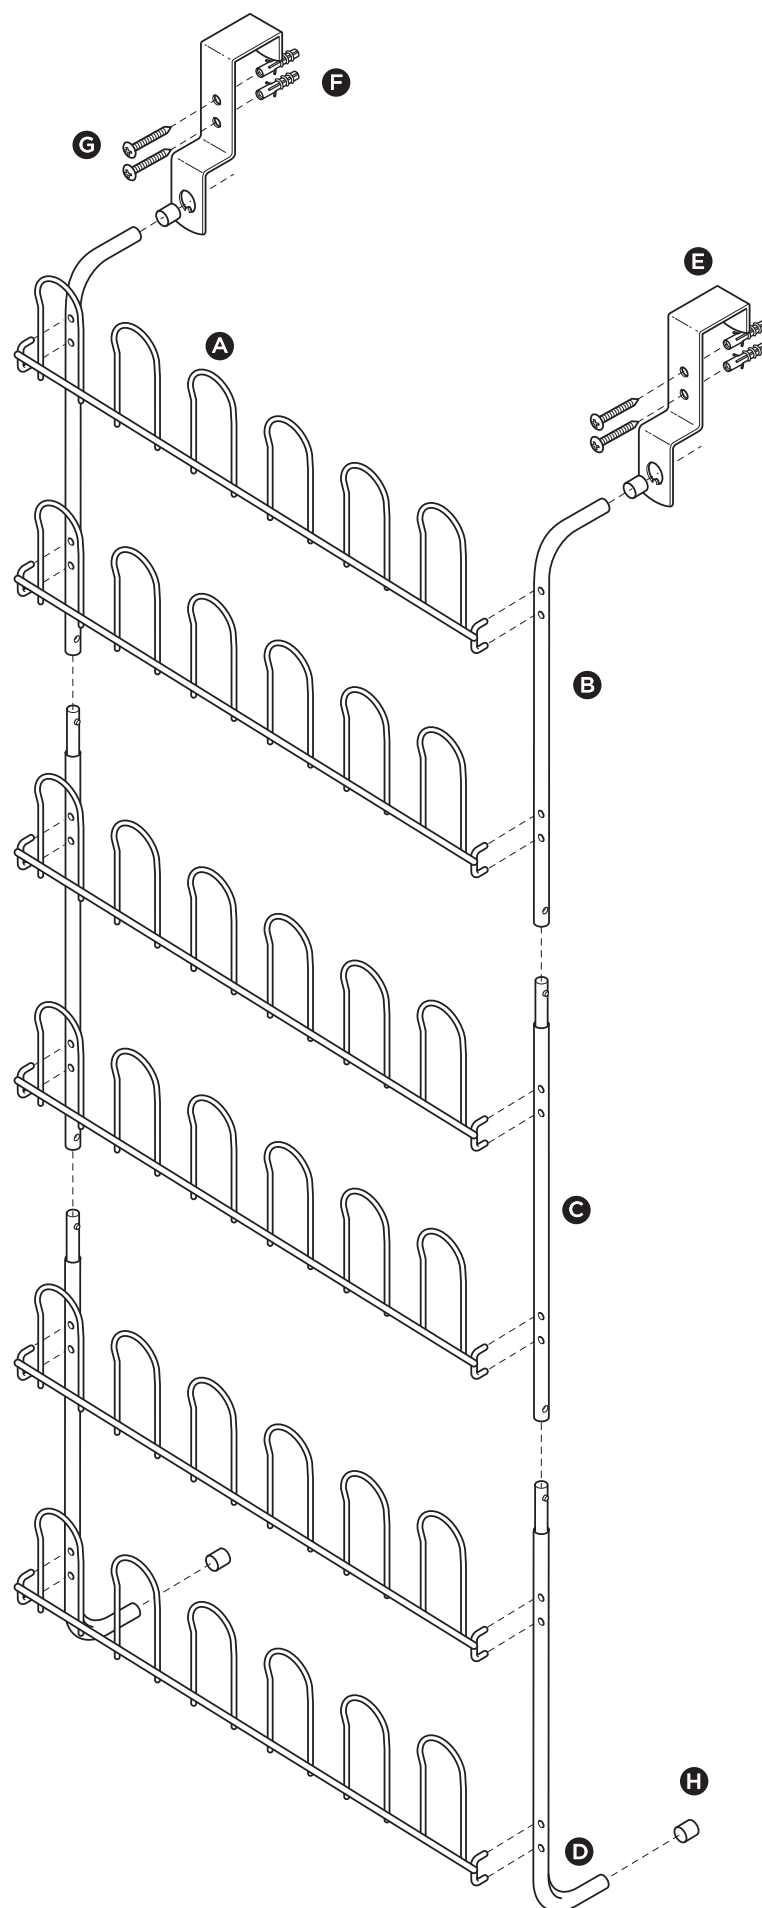

ASSEMBLY INSTRUCTIONS

over-the-door shoe rack

ITEM # SHO-01169

DIMENSIONS

60 in H x 22 in W x 6 in D
(152.4 cm x 55.9 cm x 15.2 cm)

(QTY) DESCRIPTION	PART	ILLUSTRATION
(6) wire rack	A	
(2) top pole	B	
(2) middle pole	C	
(2) bottom pole has tapered end	D	
(2) door mount	E	
(4) anchors (optional)	F	
(4) screws (optional)	G	
(4) caps	H	

INSTRUCTIONS

Please plan to spend about 10 minutes assembling your new rack.

- To begin, connect 2 top uprights (**A**) with 2 wire shelves (**D**) to create part 1 (see inset 1).
- Connect 2 middle uprights (**B**) with 2 wire shelves (**D**) to create part 2.
- Connect 2 bottom uprights (**C**) with 2 wire shelves (**D**) to create part 3.
- Connect part 1, part 2, and part 3.
- Remove rubber caps at top of both uprights (**A**) and attach to 2 over-the-door hooks (**E**) (see inset 2)
- Hook the 2 over-the-door hooks (**E**) onto the top of your door.
- Secure the rack in place using the screws (**G**). If your door has a hollow core you must first install the anchors (**F**).