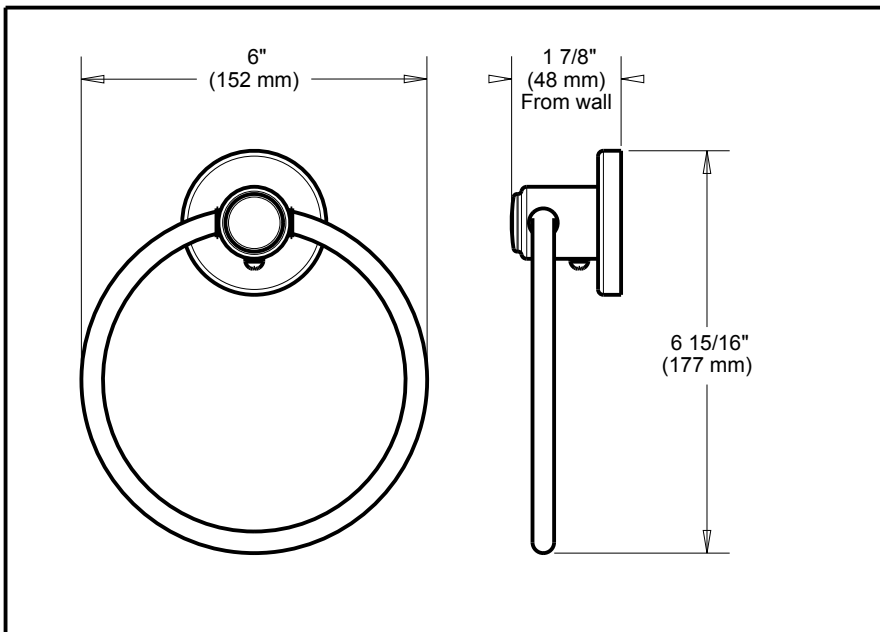

## ACCESSORIES

- Tempra™ Bath Collection
- Towel Ring

Submitted Model No.: \_\_\_\_\_

Specific Features: \_\_\_\_\_

### STANDARD SPECIFICATIONS:

- Wood blocking is preferable behind all wall surfaces. If wood blocking is not available, the following fasteners are suggested: Tile/Masonry-Plastic or lead Anchors Plaster/drywall-Toggle bolts.
- Mounting hardware and mounting template included with product.