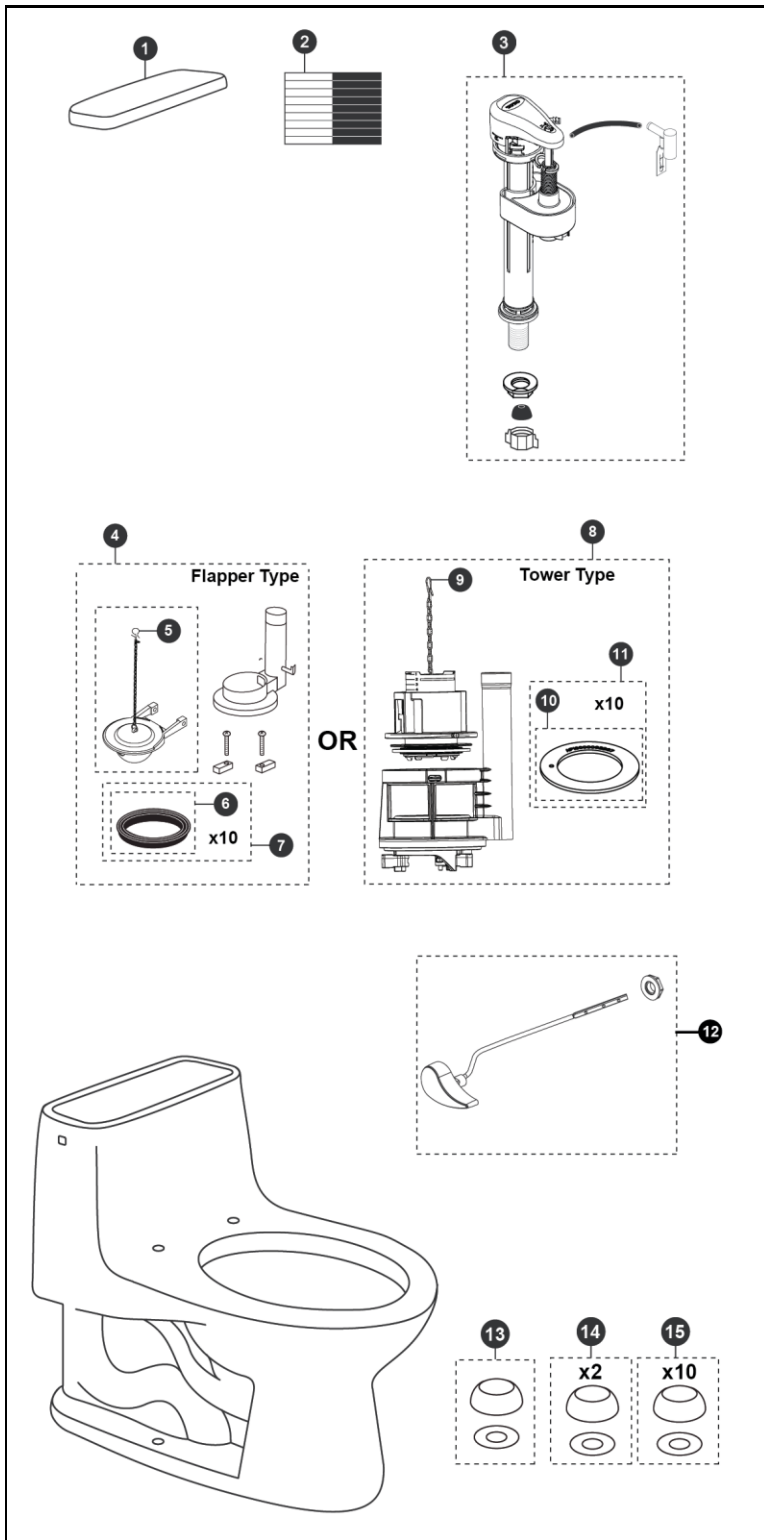

MS853113E
CST853E
CST853ET

**Eco Ultramax®
1.28 Gpf Toilet, Round,
E-Max®, 12" Rough-In**

Item	Part	Description
1	TCU854CRE#01	Tank Lid w/ Velcro Tape - Cotton
	TCU854CRE#03	Tank Lid w/ Velcro Tape - Bone
	TCU854CRE#11	Tank Lid w/ Velcro Tape - Colonial White
	TCU854CRE#12	Tank Lid w/ Velcro Tape - Sedona Beige
	TCU854CRE#51	Tank Lid w/ Velcro Tape - Ebony
2	THU107	Velcro Tape
3	TSU51A	Fill Valve
4	THU251P	Flush Valve Assembly w/ Flapper
5	THU499S	Flapper w/ Chain
6	9BU002E	Flush Valve Gasket
7	THU097	Flush Valve Gasket (10 pieces)
8	THU453.10C-A	Drain Valve
9	THU440-A	Flush Tower
10	THU407	Seal Gasket (1 piece)
11	THU370	Seal Gasket (10 piece)
12	THU004#01	Trip Lever - Cotton
	THU004#03	Trip Lever - Bone
	THU004#11	Trip Lever - Colonial White
	THU004#12	Trip Lever - Sedona Beige
	THU004#51	Trip Lever - Ebony
	THU004#CP	Trip Lever - Chrome Plated
13	THU044#01	Bolt Cap - Cotton
	THU044#03	Bolt Cap - Bone
	THU044#11	Bolt Cap - Colonial White
	THU044#12	Bolt Cap - Sedona Beige
	THU044#51	Bolt Cap - Ebony
14	THU044S#01	Bolt Cap Set - Cotton (2 pieces)
	THU044S#03	Bolt Cap Set - Bone (2 pieces)
	THU044S#11	Bolt Cap Set - Colonial White (2 pieces)
	THU044S#12	Bolt Cap Set - Sedona Beige (2 pieces)
	THU044S#51	Bolt Cap Set - Ebony (2 pieces)
15	THU098#01	Bolt Cap & Base (20 pieces) - Cotton
	THU098#03	Bolt Cap & Base (20 pieces) - Bone
	THU098#11	Bolt Cap & Base (20 pieces) - Colonial White
	THU098#12	Bolt Cap & Base (20 pieces) - Sedona Beige
	THU098#51	Bolt Cap & Base (20 pieces) - Ebony

Note:

Product Number Explanations

One-Piece Toilet

(MS) Toilet & Seat Combination
(CST) Gravity Type Toilet
(853) Toilet Model
(113) Seat Model
(E) E-Max®
(T) Drain Valve Tower

Colors

(#01) Cotton
(#03) Bone
(#11) Colonial White
(#12) Sedona Beige

Actual Product may vary slightly from illustration.