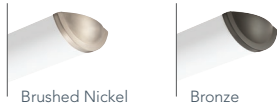

Notes

¹ Minimum 90-day lead time for non-standard color temperatures; minimum 50 order quantity.
² Minimum 90-day lead time for 90 CRI LEDs; minimum 50 order quantity.

LED Linear Catenary

Finishes:

Brushed Nickel