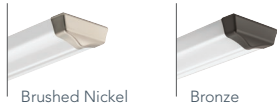

LED Linear Flush Mounts

2' and 4' Decorative Linear Designs

LED Linear Features & Benefits:

The LED Linear Flush Mounts deliver high-quality, general ambient lighting for surface-mount ceiling applications.

2' and 4' Decorative
Linear Flush Mounts in
5 New Modern Designs

Choose the perfect LED Linear Flush Mounts to compliment your space. Learn more at AcuityBrands.com

LED Linear Boomerang

Finishes:

Brushed Nickel

Bronze

Series	Dimensions	Color Temperature	CRI	Finish
FMLBML	24IN 2' Nominal 48IN 4' Nominal	40K 4000K 35K 3500K ¹ 30K 3000K 27K 2700K ¹	80CRI >80 90CRI >90 ²	BN Brushed Nickel BZ Bronze

Notes

¹ Minimum 90-day lead time for non-standard color temperatures; minimum 50 order quantity.

² Minimum 90-day lead time for 90 CRI LEDs; minimum 50 order quantity.

LED Linear Bouldercrest

Finishes:

Brushed Nickel

Bronze

Series	Dimensions	Color Temperature	CRI	Finish
FMLBDRL	24IN 2' Nominal 48IN 4' Nominal	40K 4000K 35K 3500K ¹ 30K 3000K 27K 2700K ¹	80CRI >80 90CRI >90 ²	BN Brushed Nickel BZ Bronze