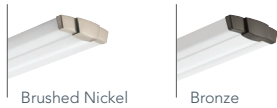

LED Linear Retro

Finishes:

Series	Dimensions	Color Temperature	CRI	Finish
FMLRETL	24IN 2' Nominal 48IN 4' Nominal	40K 4000K 35K 3500K¹ 30K 3000K 27K 2700K¹	80CRI >80 90CRI >90²	BN Brushed Nickel BZ Bronze

Notes

¹ Minimum 90-day lead time for non-standard color temperatures; minimum 50 order quantity.
² Minimum 90-day lead time for 90 CRI LEDs; minimum 50 order quantity.